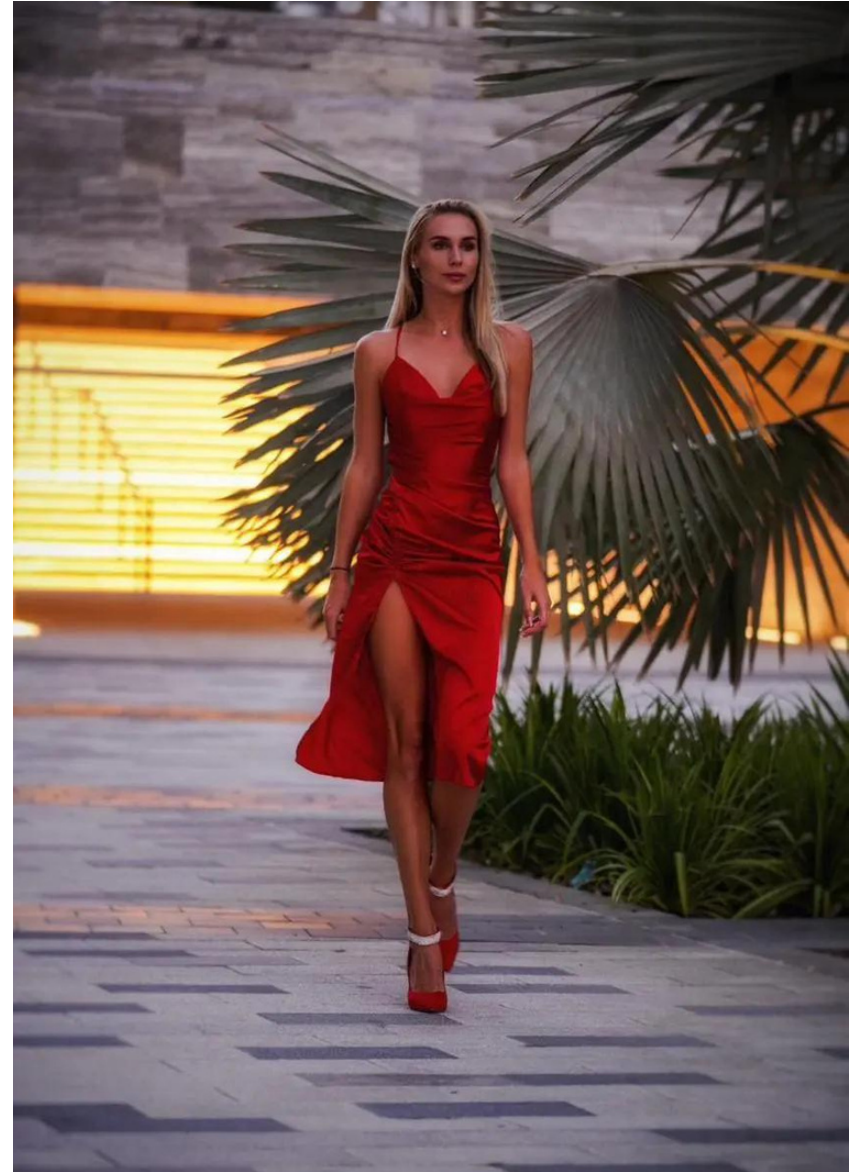

# Kateryna

Height	180 cm
Chest	85 cm
Waist	65 cm
Hip	95 cm
Dress	S
Shoe	41
Eyes	Gray/Blue
Hair	Blonde

**PRISTINE**  
MODELING AND EVENTS

[info@pristine-models.com](mailto:info@pristine-models.com)

[+971 58 558 7096](tel:+971585587096)