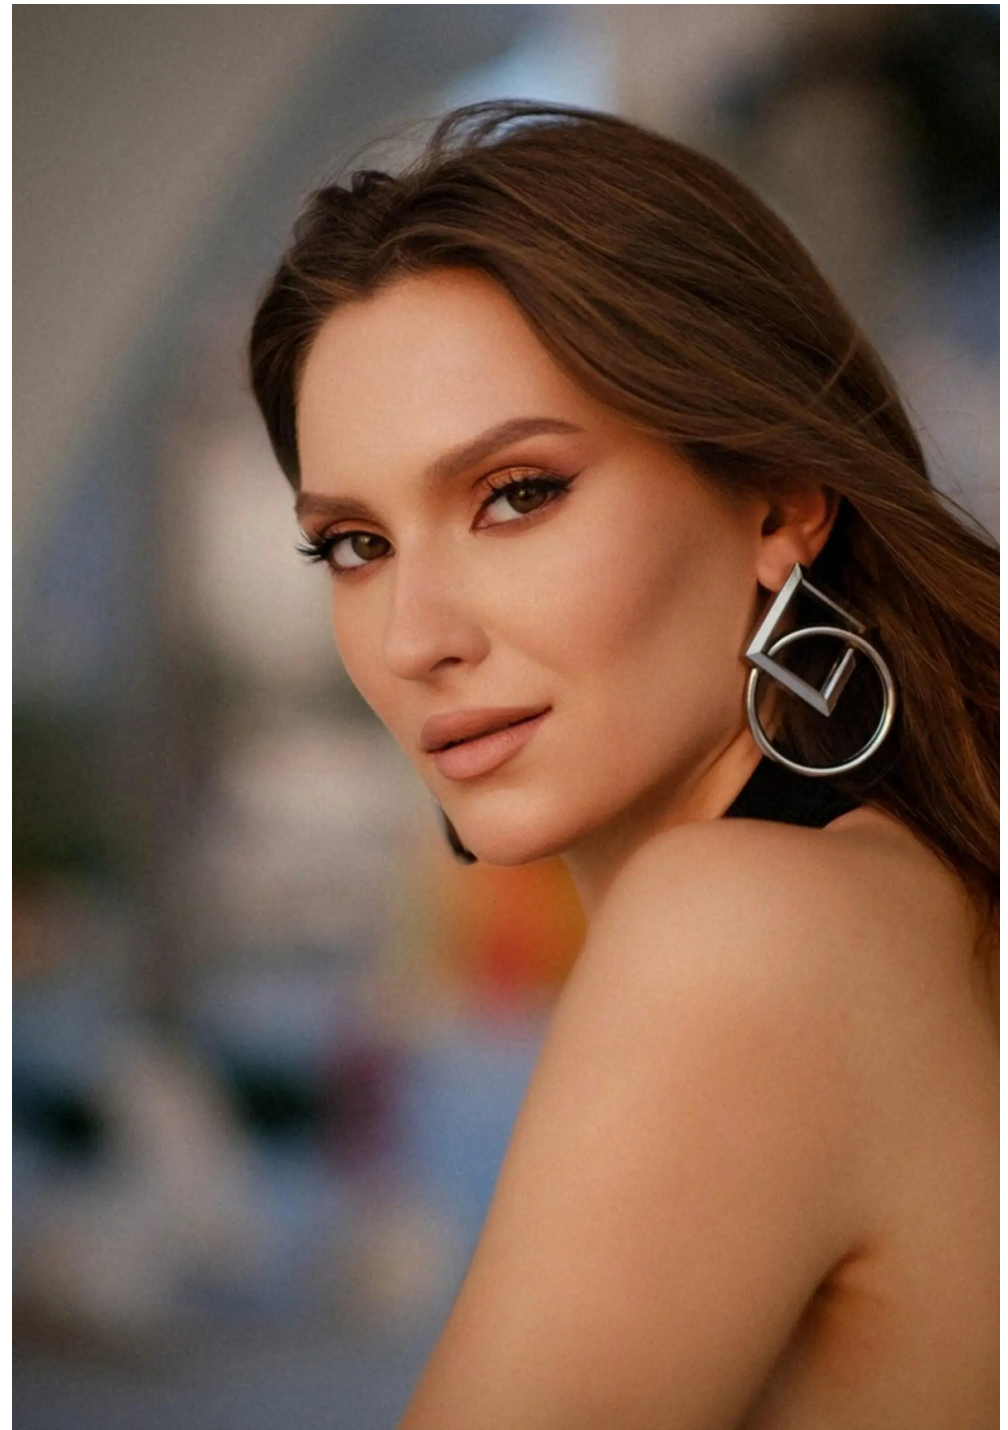

Valeri

Height	175 cm
Chest	85 cm
Waist	60 cm
Hip	93 cm
Dress	S
Shoe	40
Eyes	Hazel
Hair	Brown

PRISTINE

MODELING AND EVENTS

info@pristine-models.com

[+971 58 558 7096](tel:+971585587096)

PRISTINE
MODELING AND EVENTS