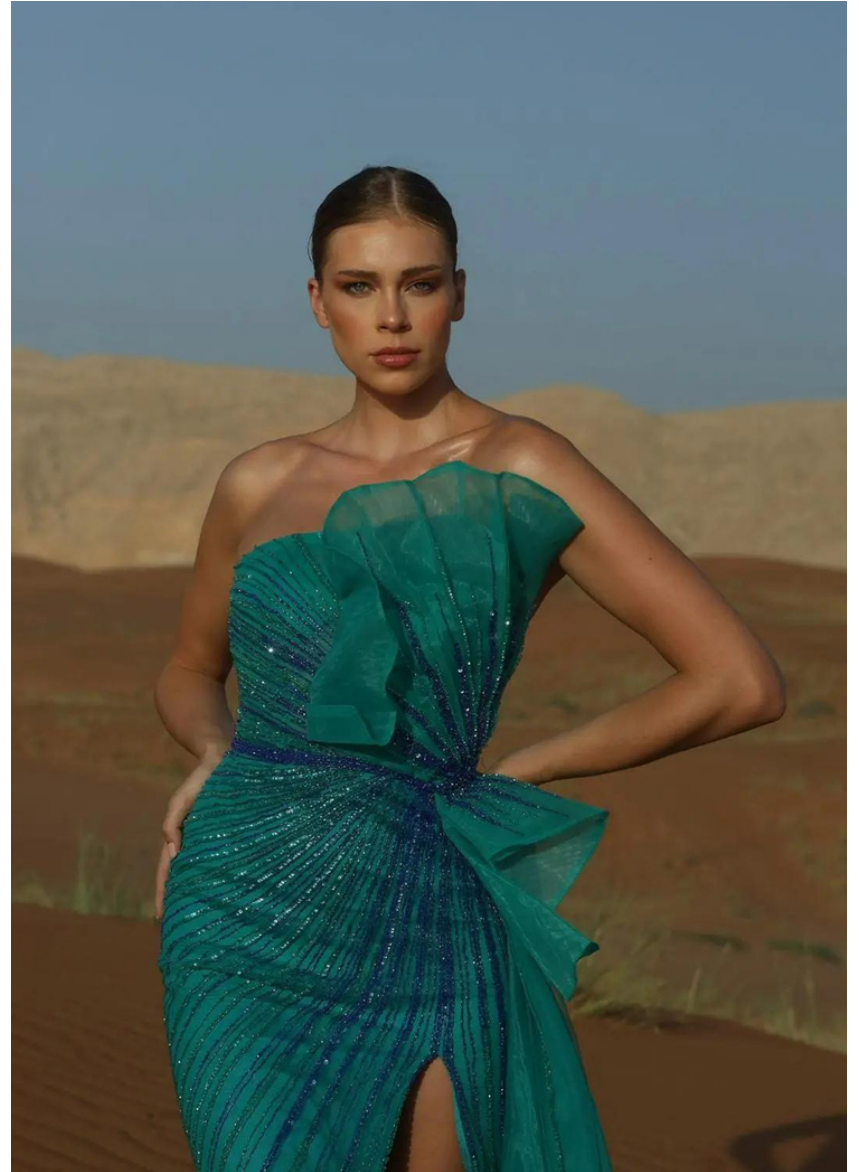

PRISTINE
MODELING AND EVENTS

info@pristine-models.com

[+971 58 558 7096](tel:+971585587096)