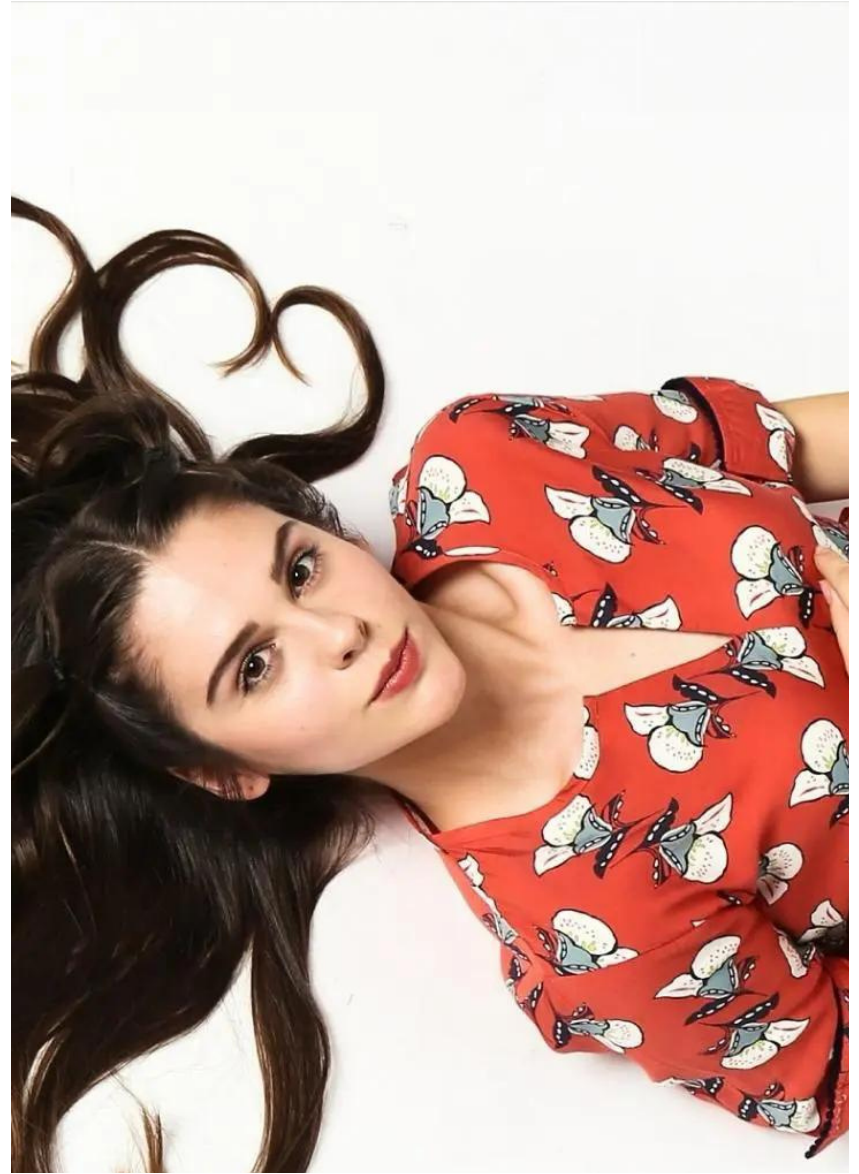

Kristina

Height	173 cm
Chest	93 cm
Waist	66 cm
Hip	93 cm
Dress	S
Shoe	39
Eyes	Brown
Hair	Brown

PRISTINE

MODELING AND EVENTS

info@pristine-models.com

[+971 58 558 7096](tel:+971585587096)

PRISTINE
MODELING AND EVENTS