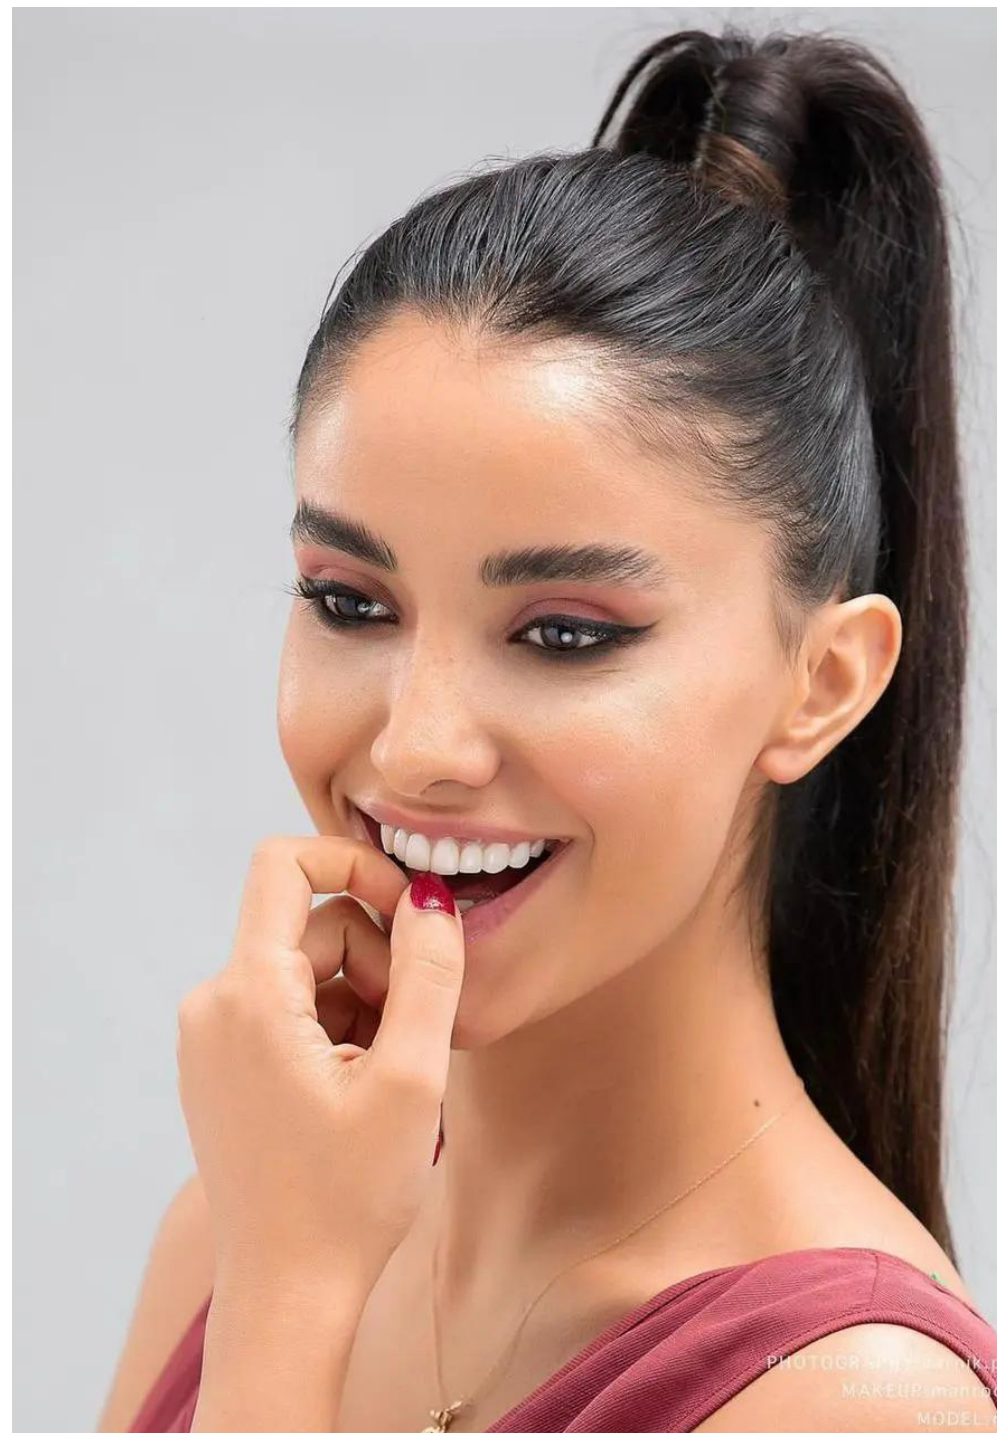

Maryam

Height	177 cm
Chest	82 cm
Waist	61 cm
Hip	90 cm
Dress	S
Shoe	36
Eyes	Brown
Hair	Black

PRISTINE
MODELING AND EVENTS

info@pristine-models.com

[+971 58 558 7096](tel:+971585587096)

PHOTOGRAPHY BEHZAD VASHEGHANI
MUA MARYAMREZAEI MAKEUP
MODEL MARYAM