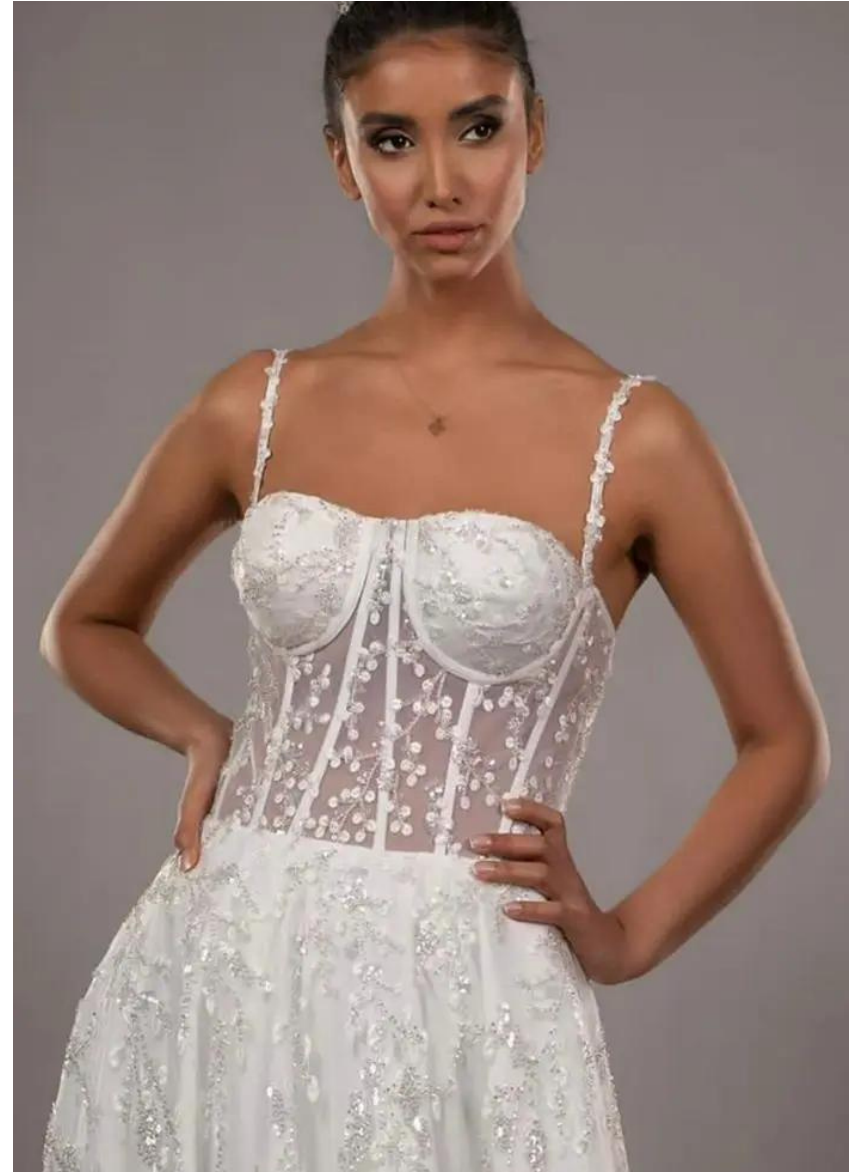

Maryam

Height	177 cm
Chest	82 cm
Waist	61 cm
Hip	90 cm
Dress	S
Shoe	36
Eyes	Brown
Hair	Black

PRISTINE
MODELING AND EVENTS

info@pristine-models.com

[+971 58 558 7096](tel:+971585587096)

PHOTOGRAPHY BEHZAD VASHEGHANI
MUA MARYAMREZAEI MAKEUP
MODEL MARYAM