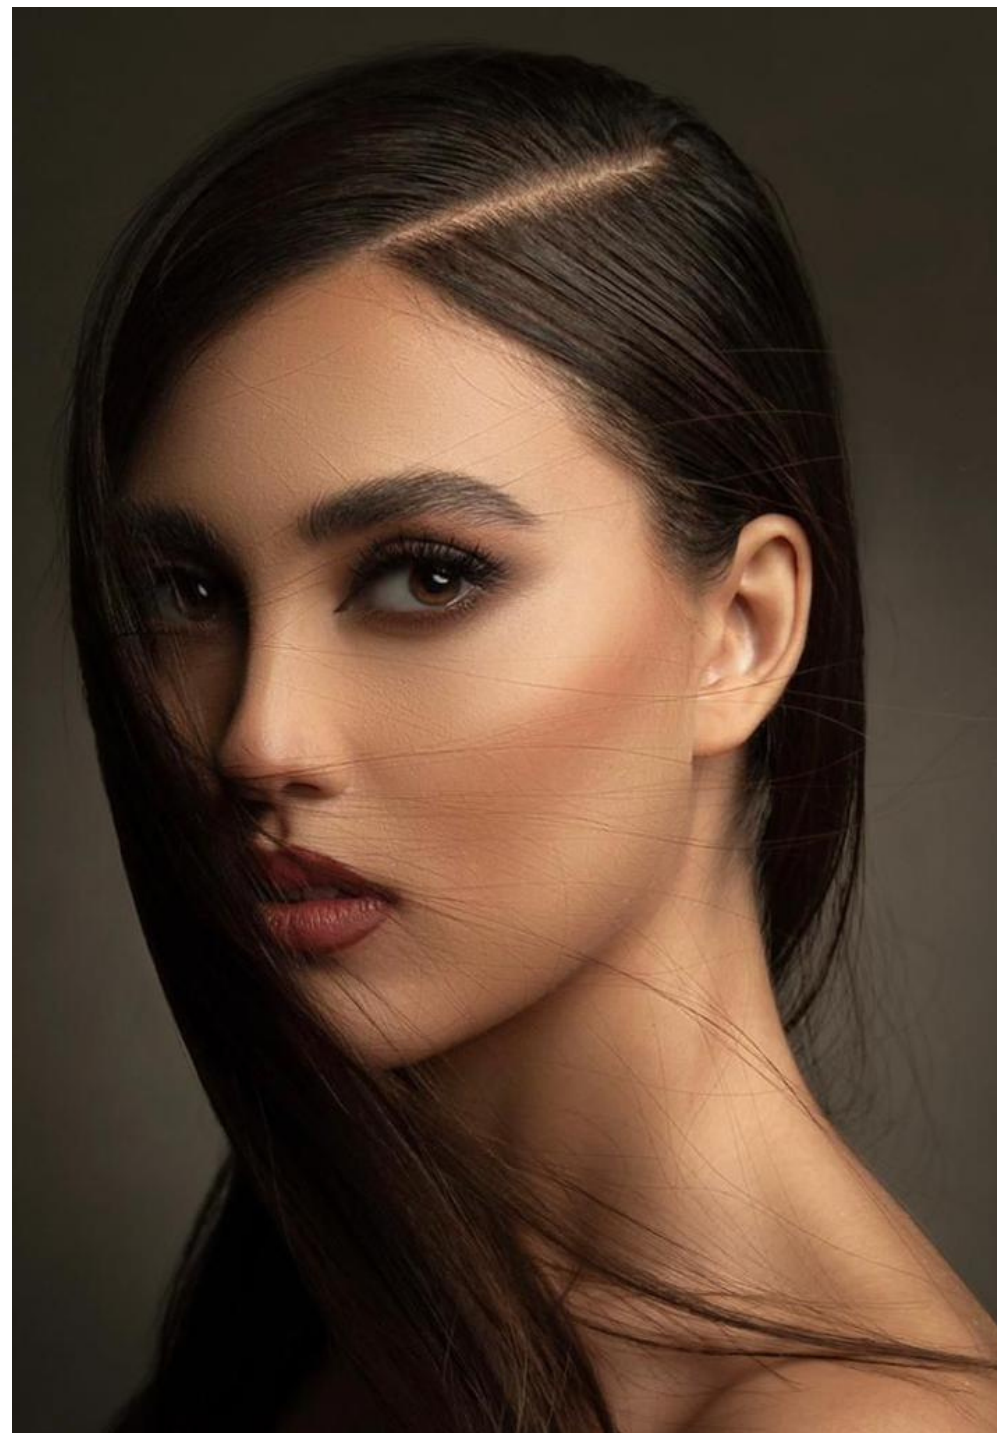

# Simin

---

Height	171 cm
Chest	84 cm
Waist	64 cm
Hip	93 cm
Dress	S
Shoe	38
Eyes	Brown
Hair	Dark Brown

PRISTINE

MODELING AND EVENTS

[info@pristine-models.com](mailto:info@pristine-models.com)

[+971 58 558 7096](tel:+971585587096)