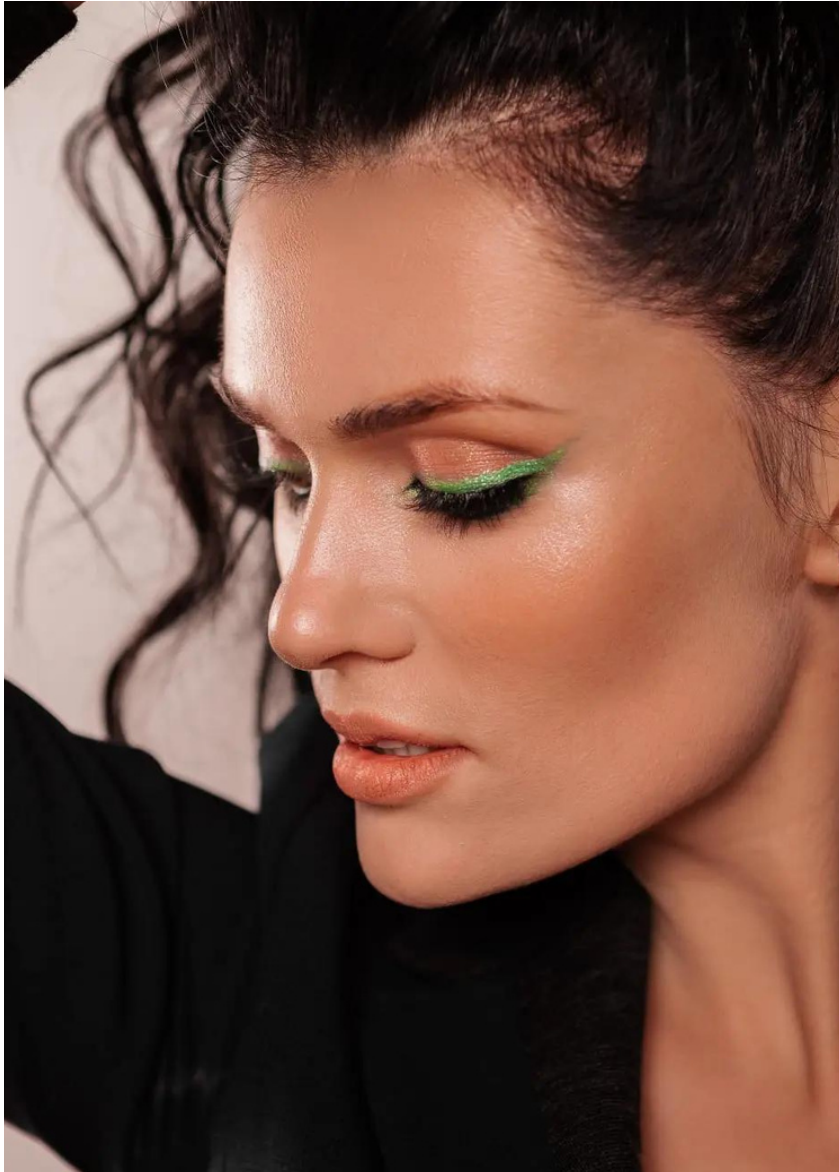

Tatsiana

Height	175 cm
Chest	90 cm
Waist	64 cm
Hip	90 cm
Dress	S
Shoe	39
Eyes	Light Brown
Hair	Brown

PRISTINE

MODELING AND EVENTS

info@pristine-models.com

[+971 58 558 7096](tel:+971585587096)

PRISTINE
MODELING AND EVENTS