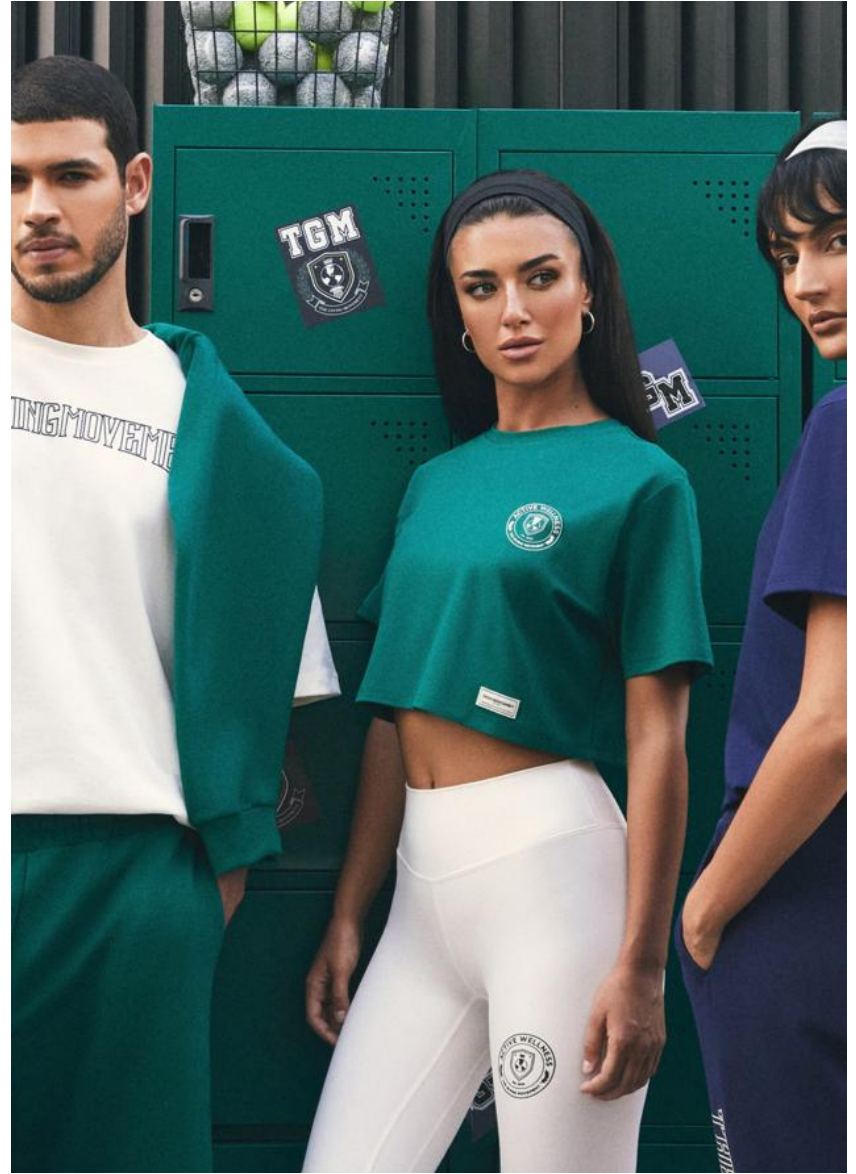

Teodora

Height	173 cm
Chest	84 cm
Waist	63 cm
Hip	88 cm
Dress	S
Shoe	38
Eyes	Brown
Hair	Dark Brown

PRISTINE

MODELING AND EVENTS

info@pristine-models.com

[+971 58 558 7096](tel:+971585587096)

PRISTINE
MODELING AND EVENTS