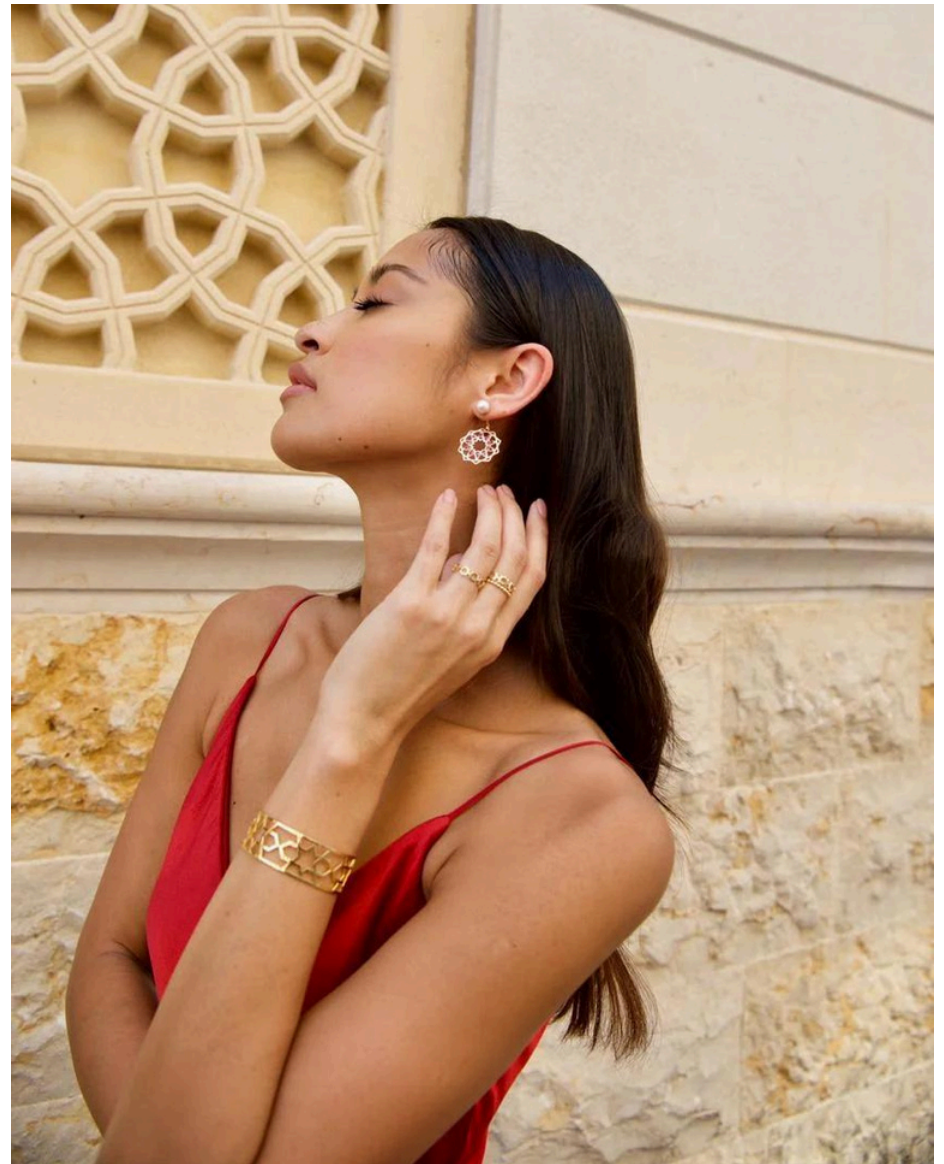

PRISTINE
MODELING AND EVENTS

info@pristine-models.com

[+971 58 558 7096](tel:+971585587096)