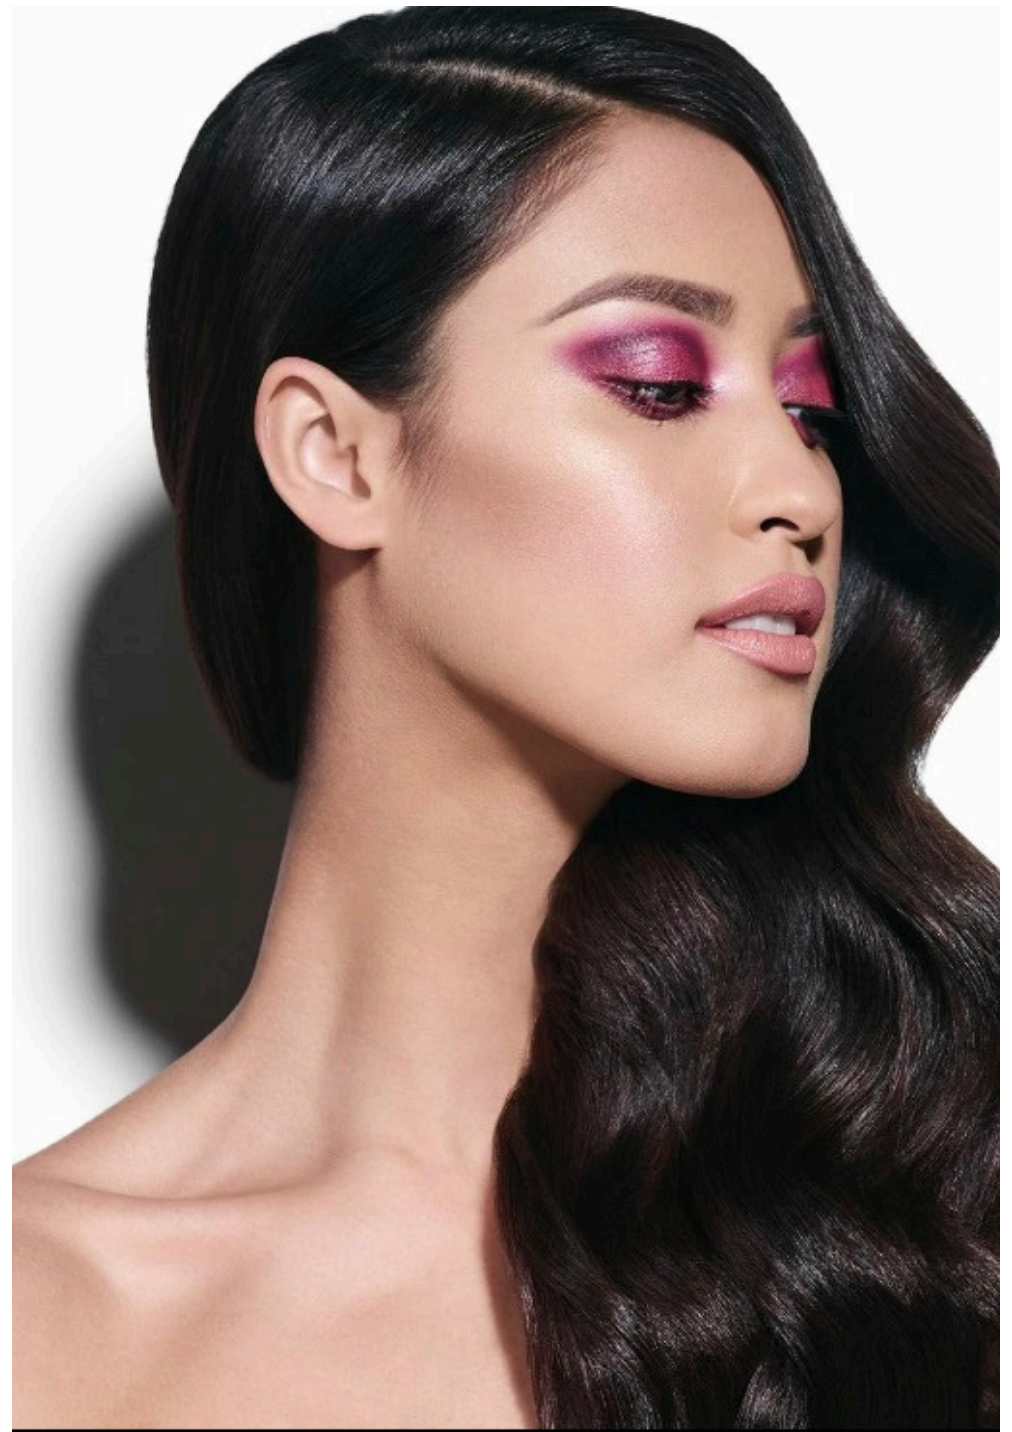

Fara

Height 179 cm

Chest 84 cm

Waist 63 cm

Hips 91 cm

Shoes 41

Dress S

Hair Brown

Eyes Brown

PRISTINE

MODELING AND EVENTS

info@pristine-models.com

[+971 58 558 7096](tel:+971585587096)