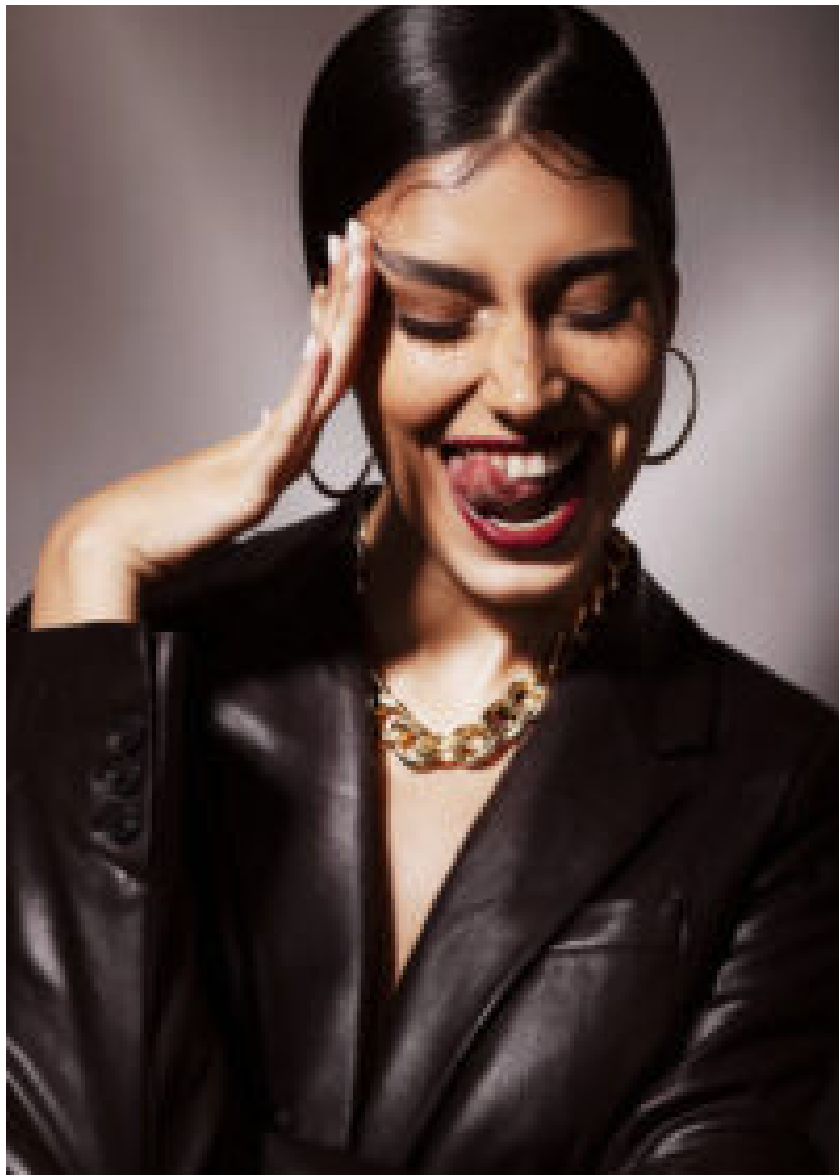

PRISTINE
MODELING AND EVENTS

info@pristine-models.com

[+971 58 558 7096](tel:+971585587096)