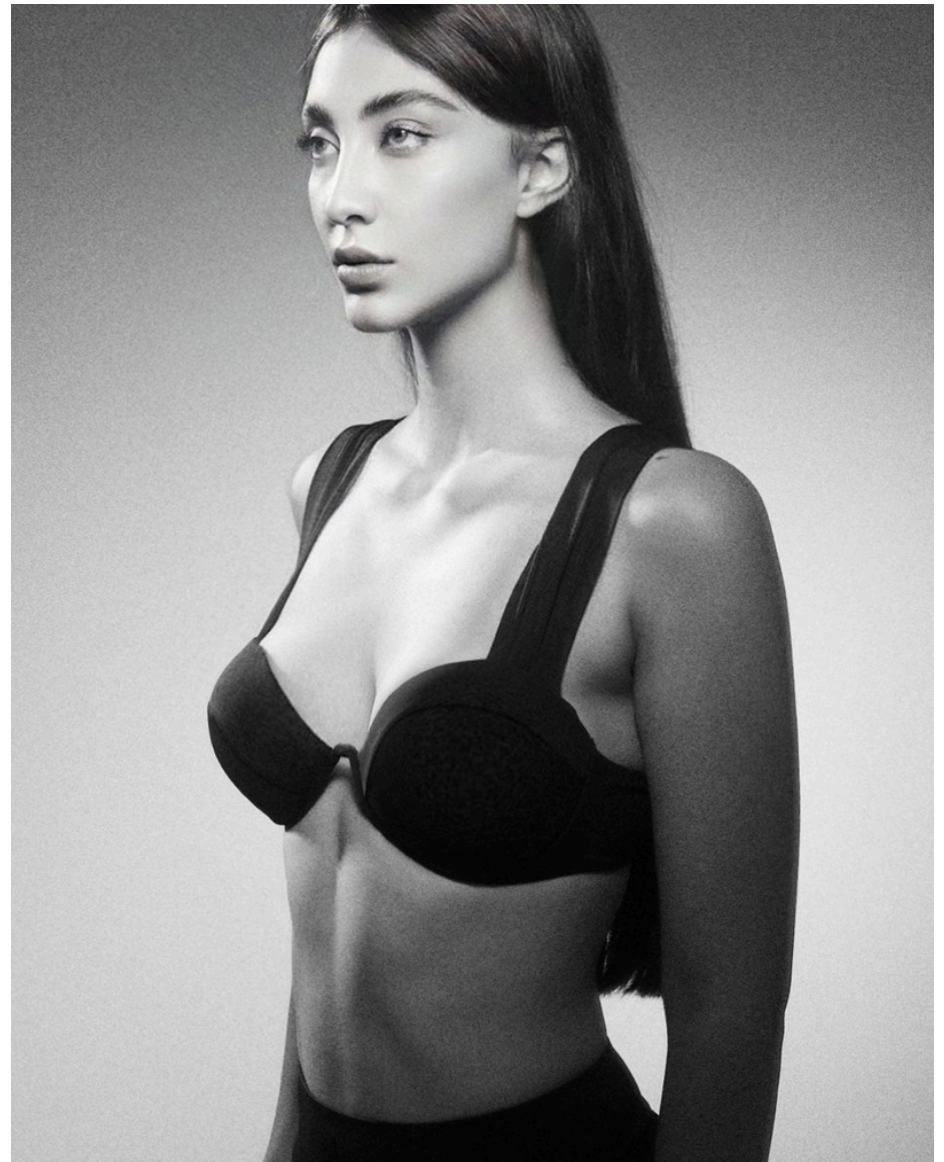

PRISTINE

MODELING AND EVENTS

info@pristine-models.com

[+971 58 558 7096](tel:+971585587096)