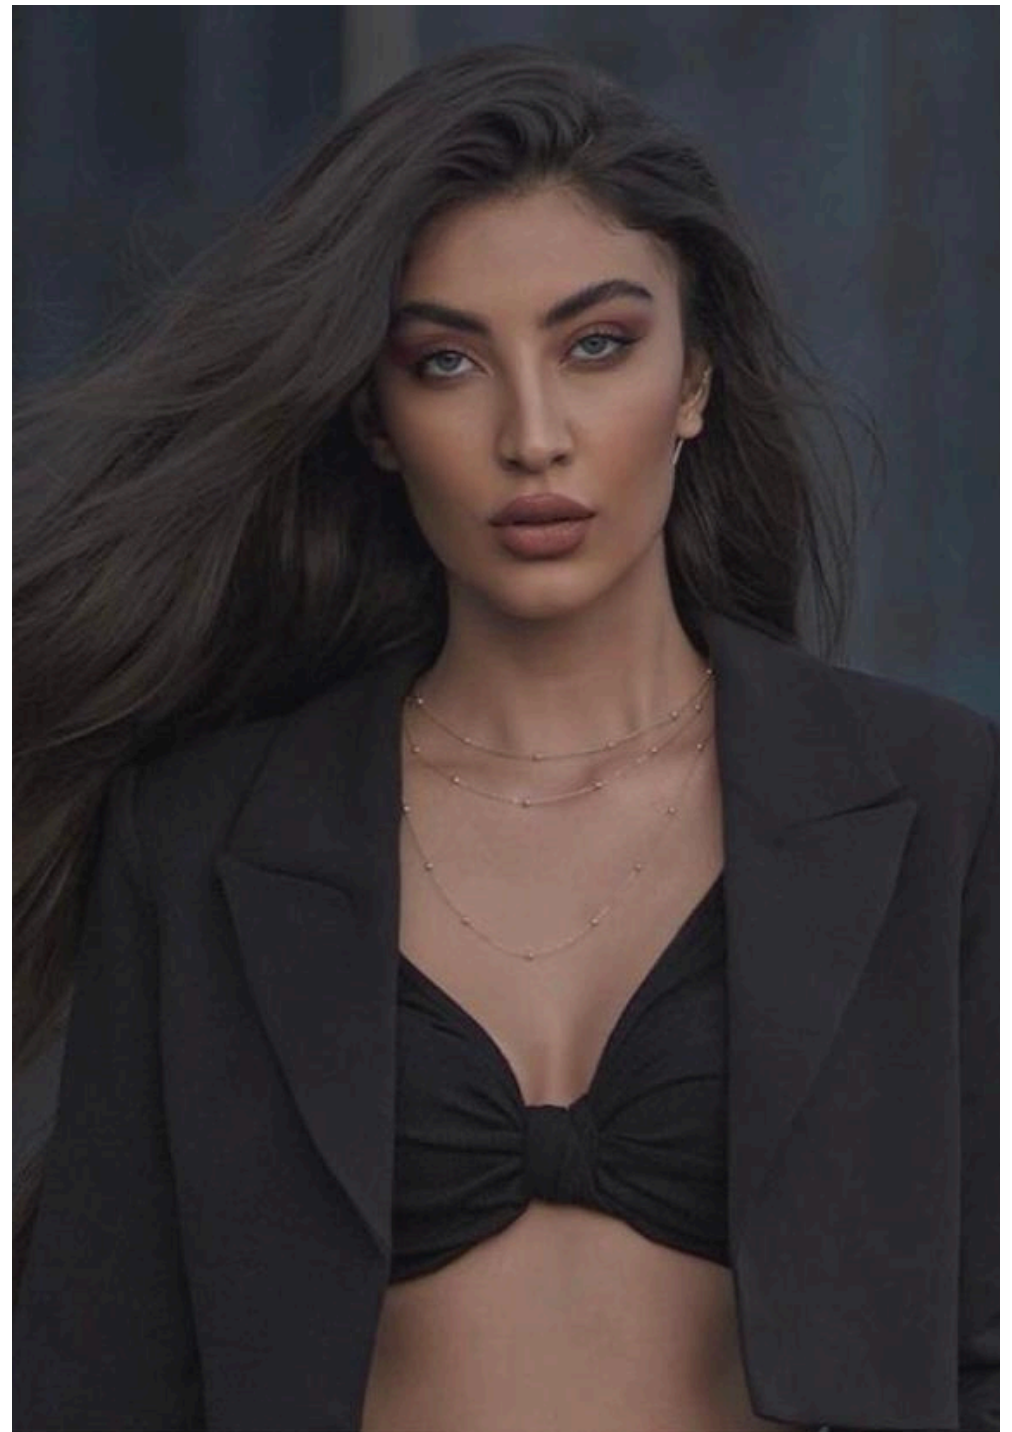

Benita

Height 180 cm

Chest 85 cm

Waist 66 cm

Hips 94 cm

Shoes 39

Dress S

Hair Brown

Eyes Brown

PRISTINE

MODELING AND EVENTS

info@pristine-models.com

[+971 58 558 7096](tel:+971585587096)