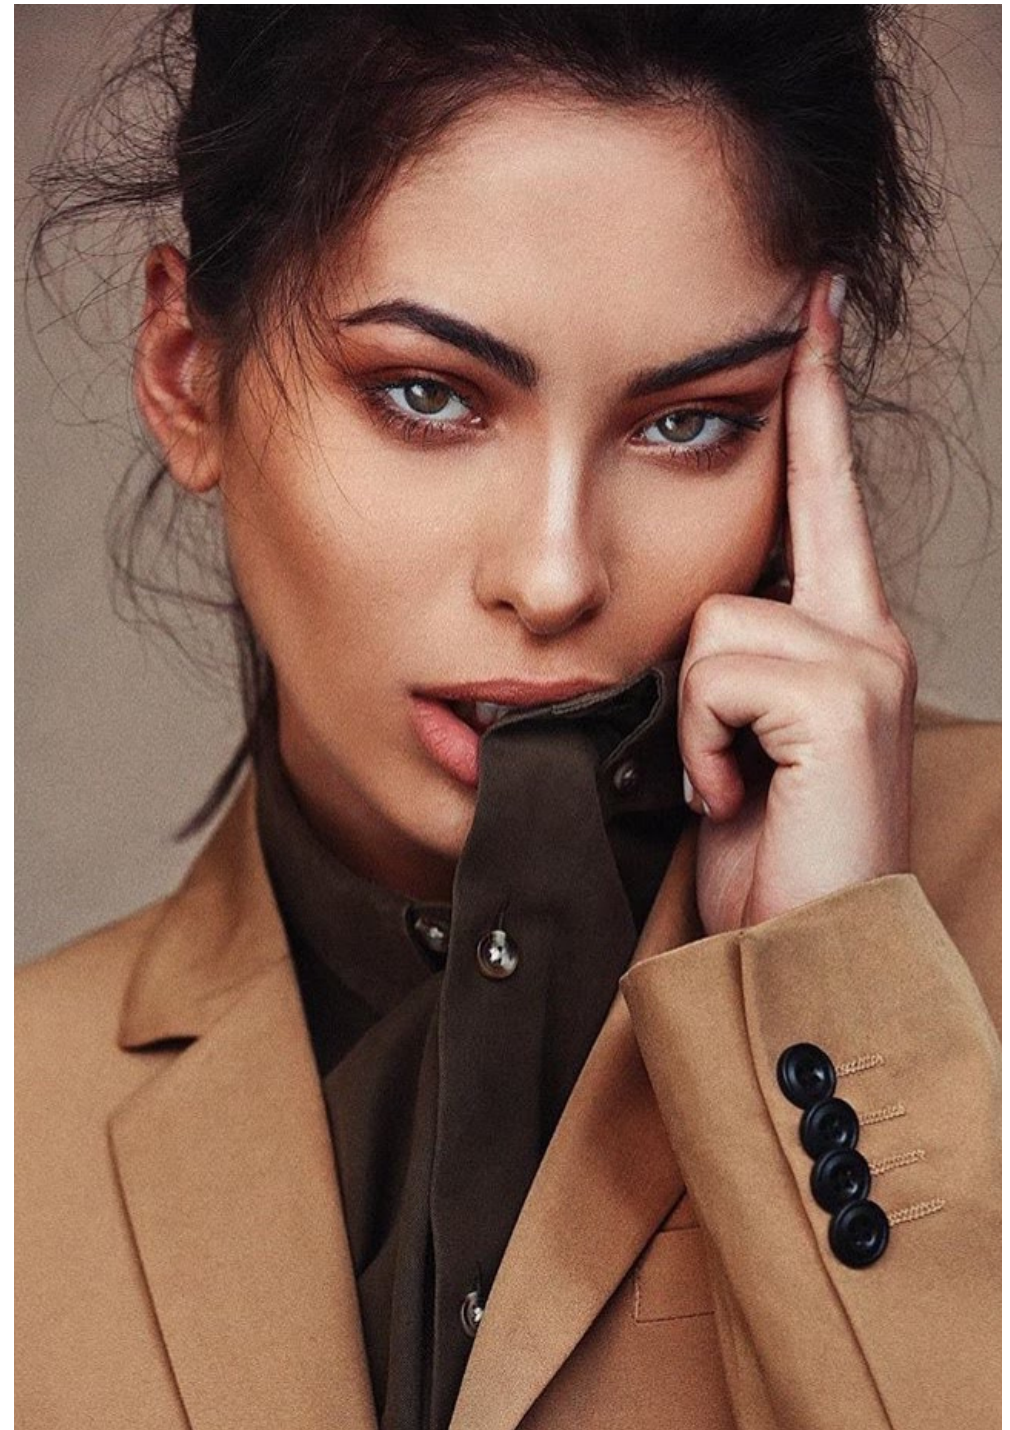

# Julia

Height	174 cm
Chest	87 cm
Waist	65 cm
Hip	95 cm
Dress	S
Shoe	39
Eyes	Green
Hair	Light Brown

**PRISTINE**  
MODELING AND EVENTS

[info@pristine-models.com](mailto:info@pristine-models.com)

[+971 58 558 7096](tel:+971585587096)