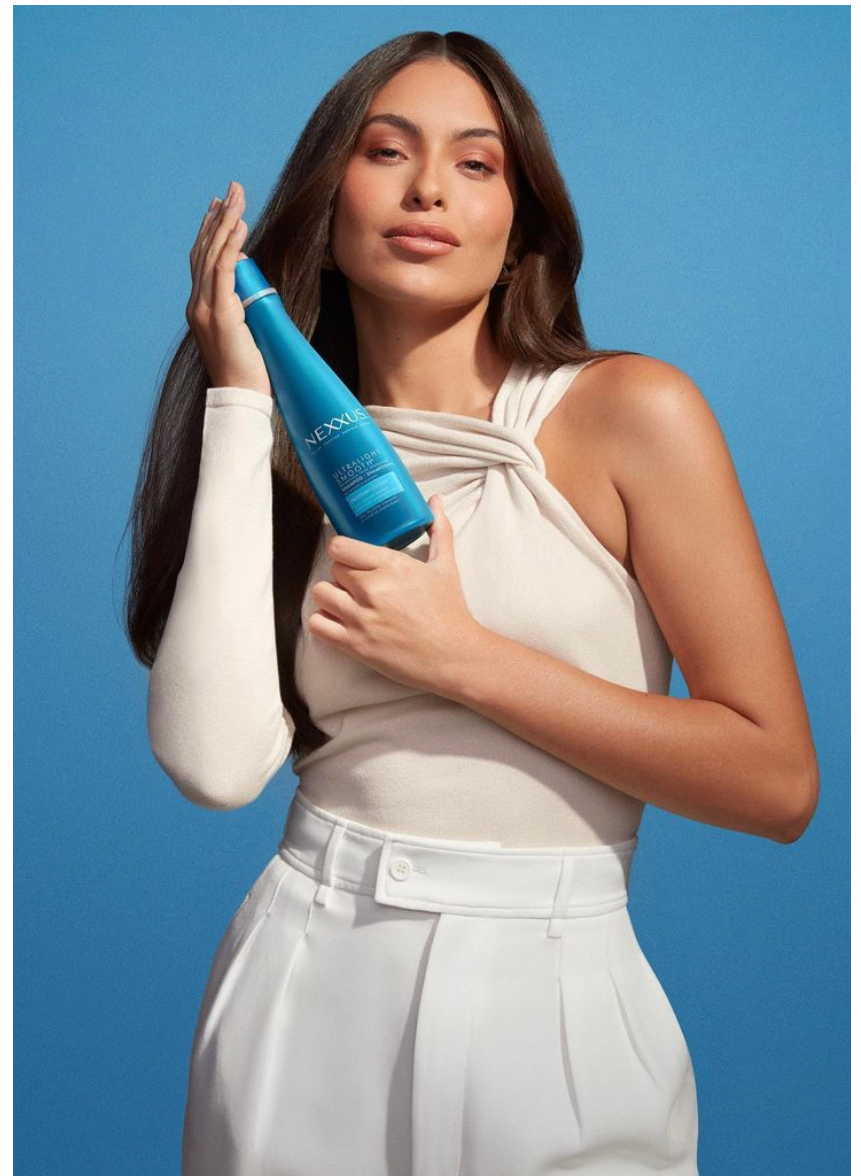

# Julia

Height	174 cm
Chest	87 cm
Waist	65 cm
Hip	95 cm
Dress	S
Shoe	39
Eyes	Green
Hair	Light Brown

**PRISTINE**  
MODELING AND EVENTS

[info@pristine-models.com](mailto:info@pristine-models.com)

[+971 58 558 7096](tel:+971585587096)