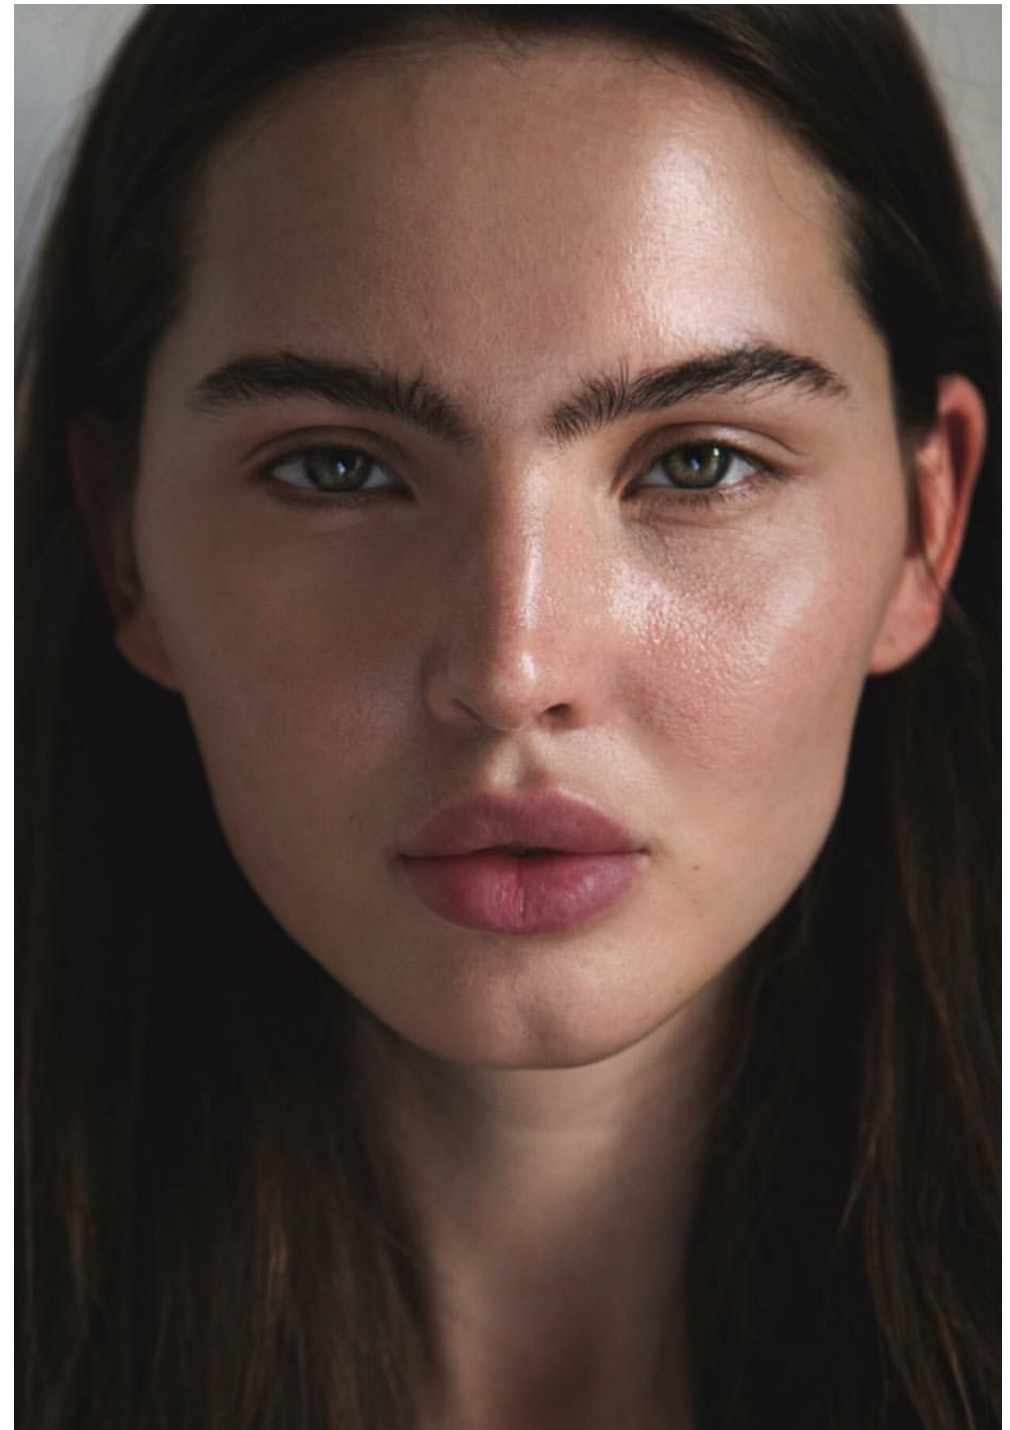

Kristina

Height	175 cm
Chest	80 cm
Waist	60 cm
Hip	89 cm
Dress	S
Shoe	39
Eyes	Green
Hair	Brown

PRISTINE

MODELING AND EVENTS

info@pristine-models.com

[+971 58 558 7096](tel:+971585587096)

PRISTINE
MODELING AND EVENTS