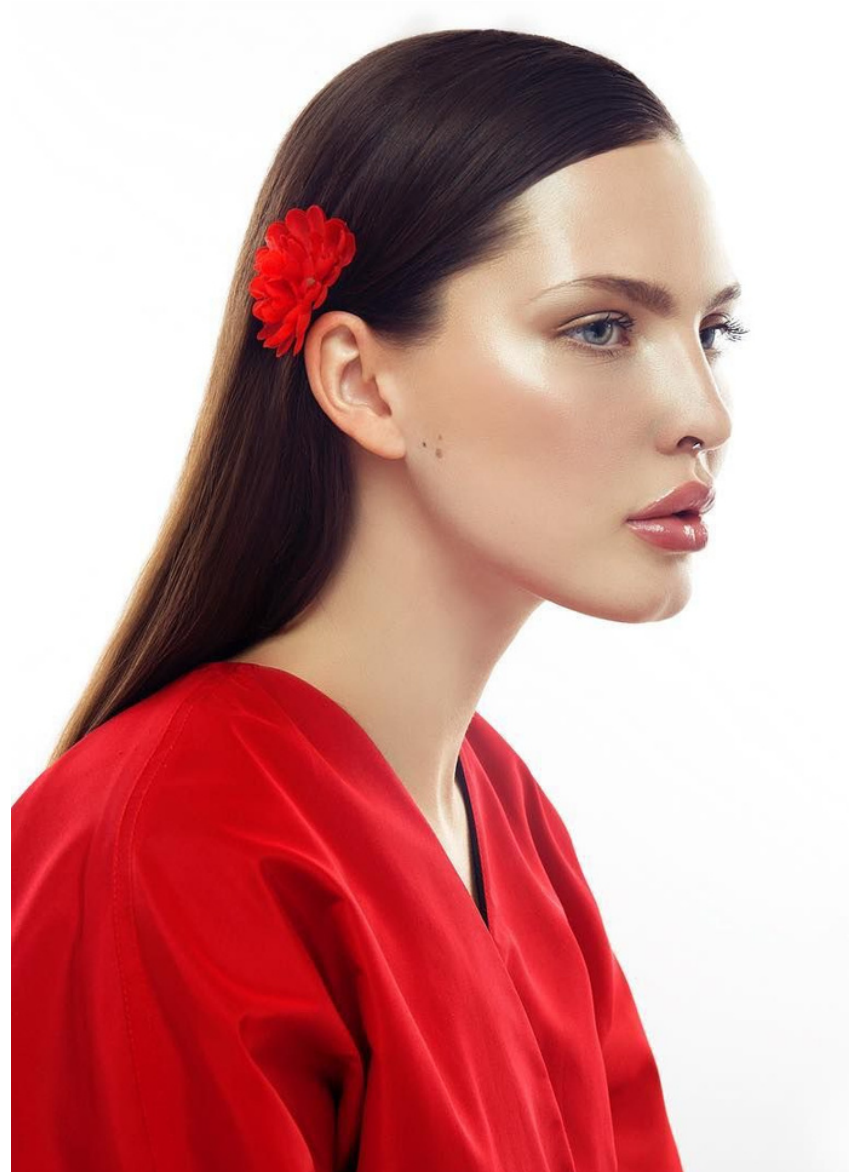

Kristina

Height	175 cm
Chest	80 cm
Waist	60 cm
Hip	89 cm
Dress	S
Shoe	39
Eyes	Green
Hair	Brown

PRISTINE

MODELING AND EVENTS

info@pristine-models.com

[+971 58 558 7096](tel:+971585587096)

PRISTINE
MODELING AND EVENTS