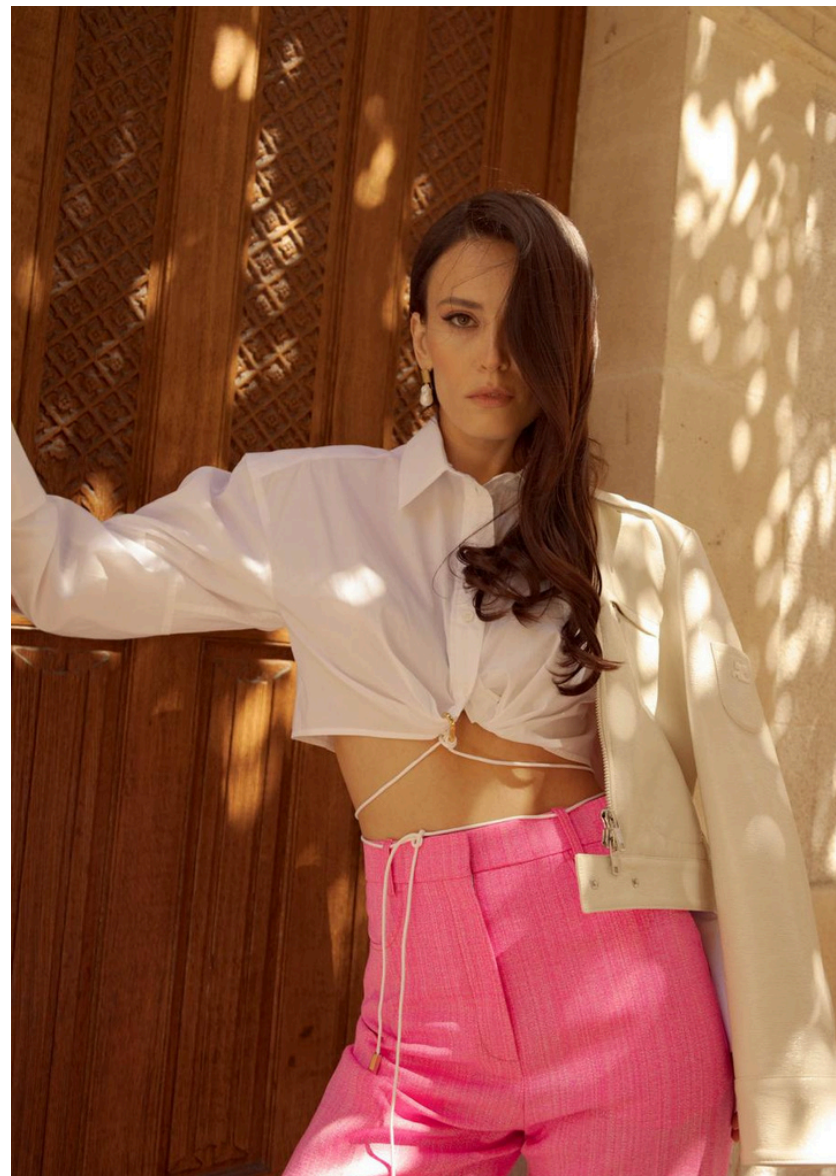

PRISTINE
MODELING AND EVENTS

info@pristine-models.com

[+971 58 558 7096](tel:+971585587096)