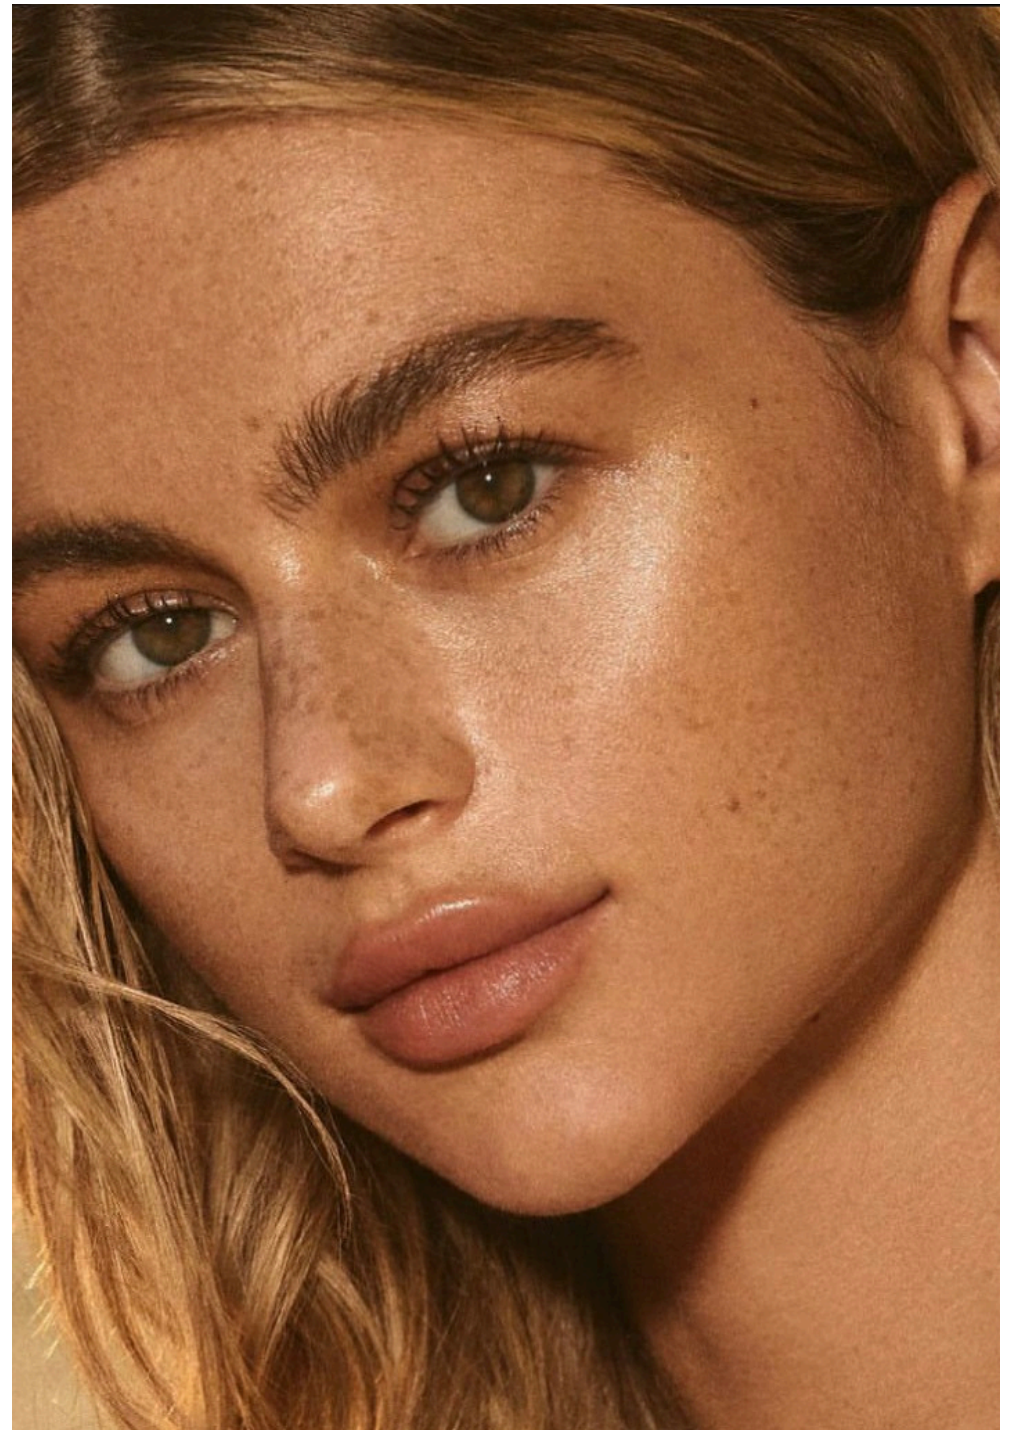

Anna

Height	177cm
Chest	84 cm
Waist	61 cm
Hip	91cm
Dress	S
Shoe	39
Eyes	Brown
Hair	Blonde

PRISTINE

MODELING AND EVENTS

info@pristine-models.com

[+971 58 558 7096](tel:+971585587096)

PRISTINE
MODELING AND EVENTS