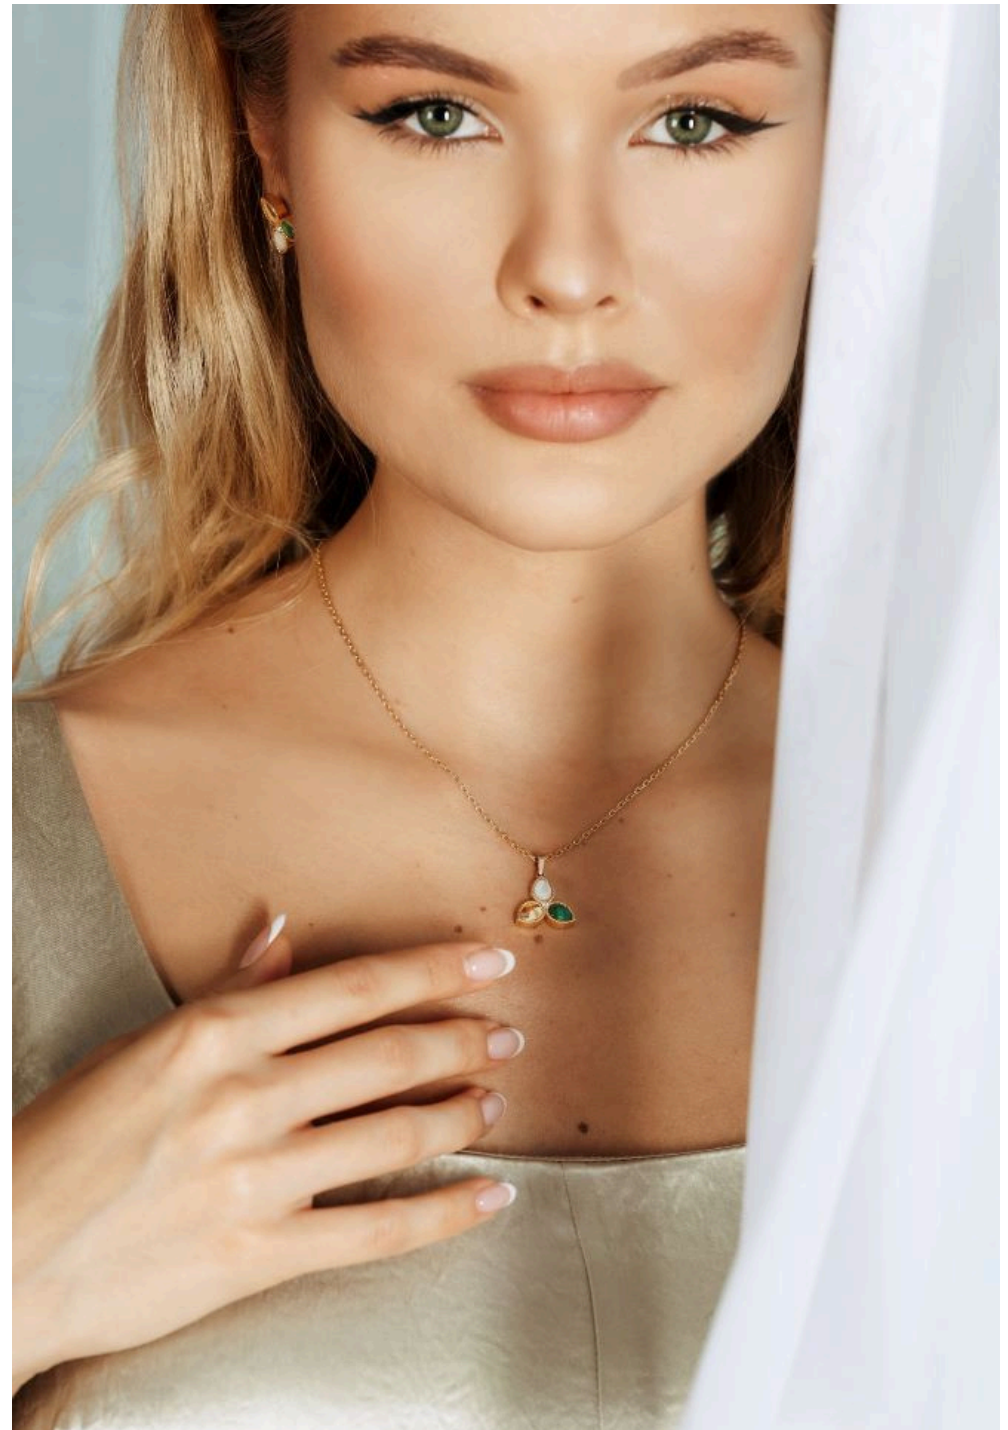

Camila

Height	178 cm
Chest	89 cm
Waist	63 cm
Hip	92 cm
Dress	S
Shoe	39
Eyes	Blonde
Hair	Blue

PRISTINE

MODELING AND EVENTS

info@pristine-models.com

[+971 58 558 7096](tel:+971585587096)

PRISTINE
MODELING AND EVENTS