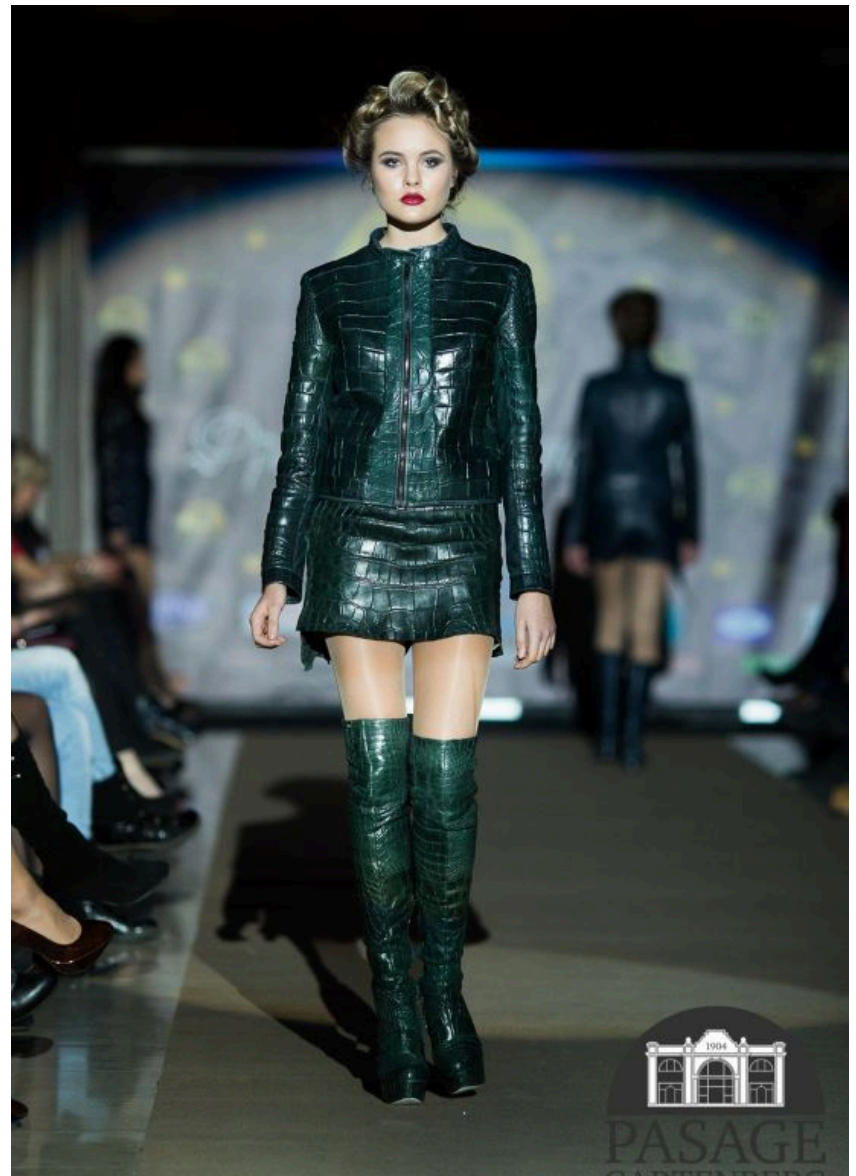

PRISTINE
MODELING AND EVENTS

info@pristine-models.com

[+971 58 558 7096](tel:+971585587096)