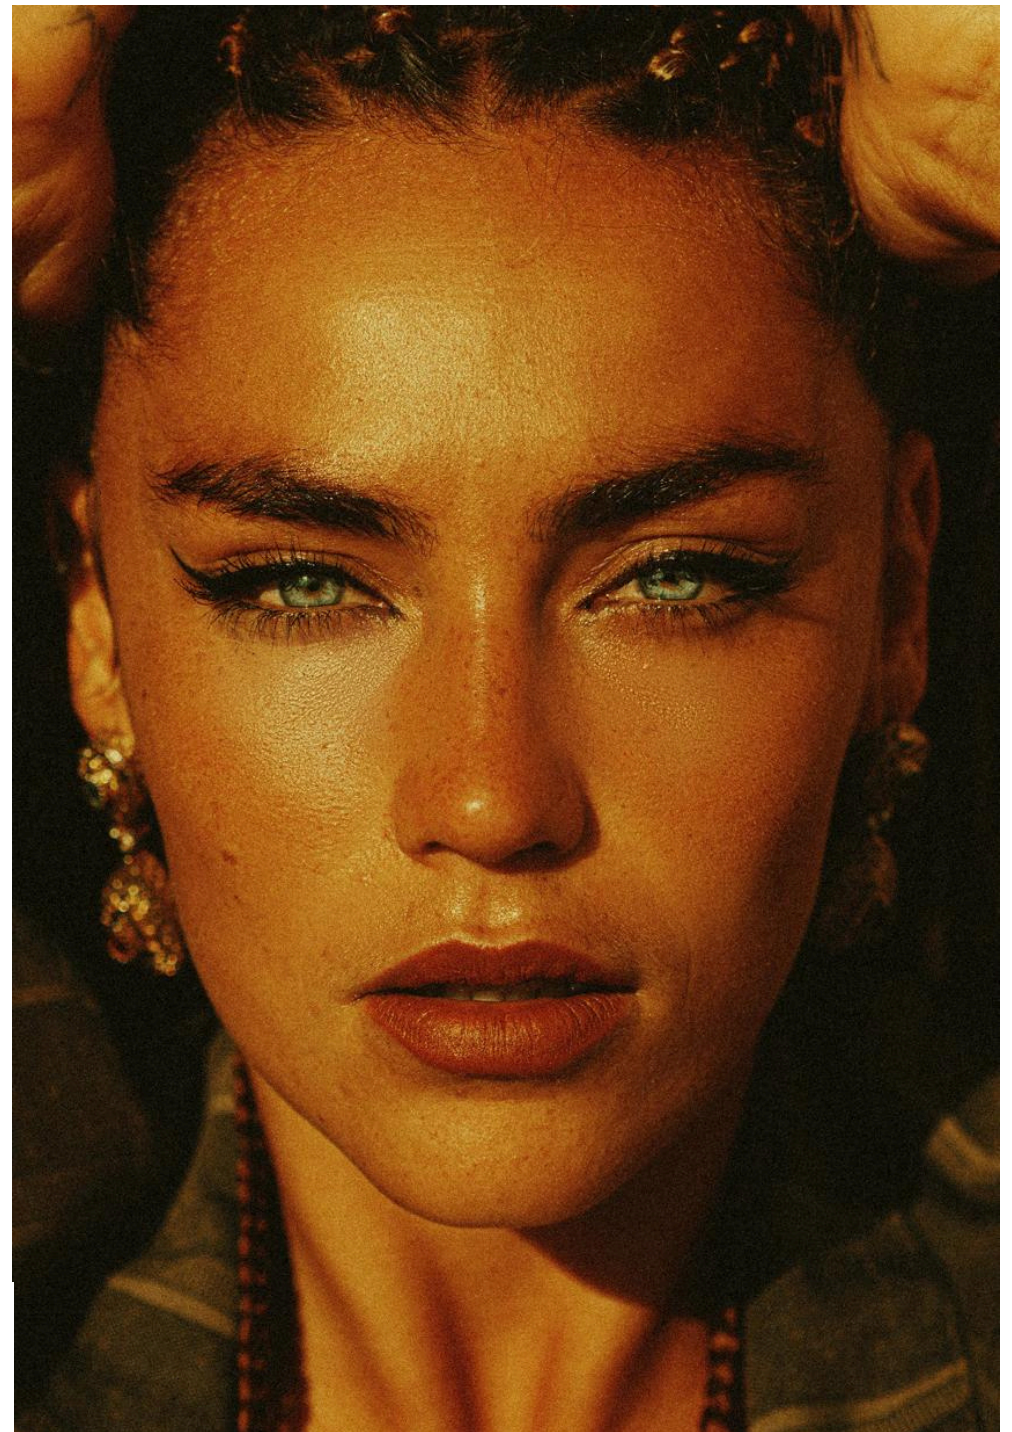

Billie

Height 167cm
Chest 90
Waist 64
Hips 94
Shoes 37
Dress S/M
Hair Light Brown
Eyes Green/Blue

PRISTINE
MODELING AND EVENTS

info@pristine-models.com

[+971 58 558 7096](tel:+971585587096)

PRISTINE
MODELING AND EVENTS