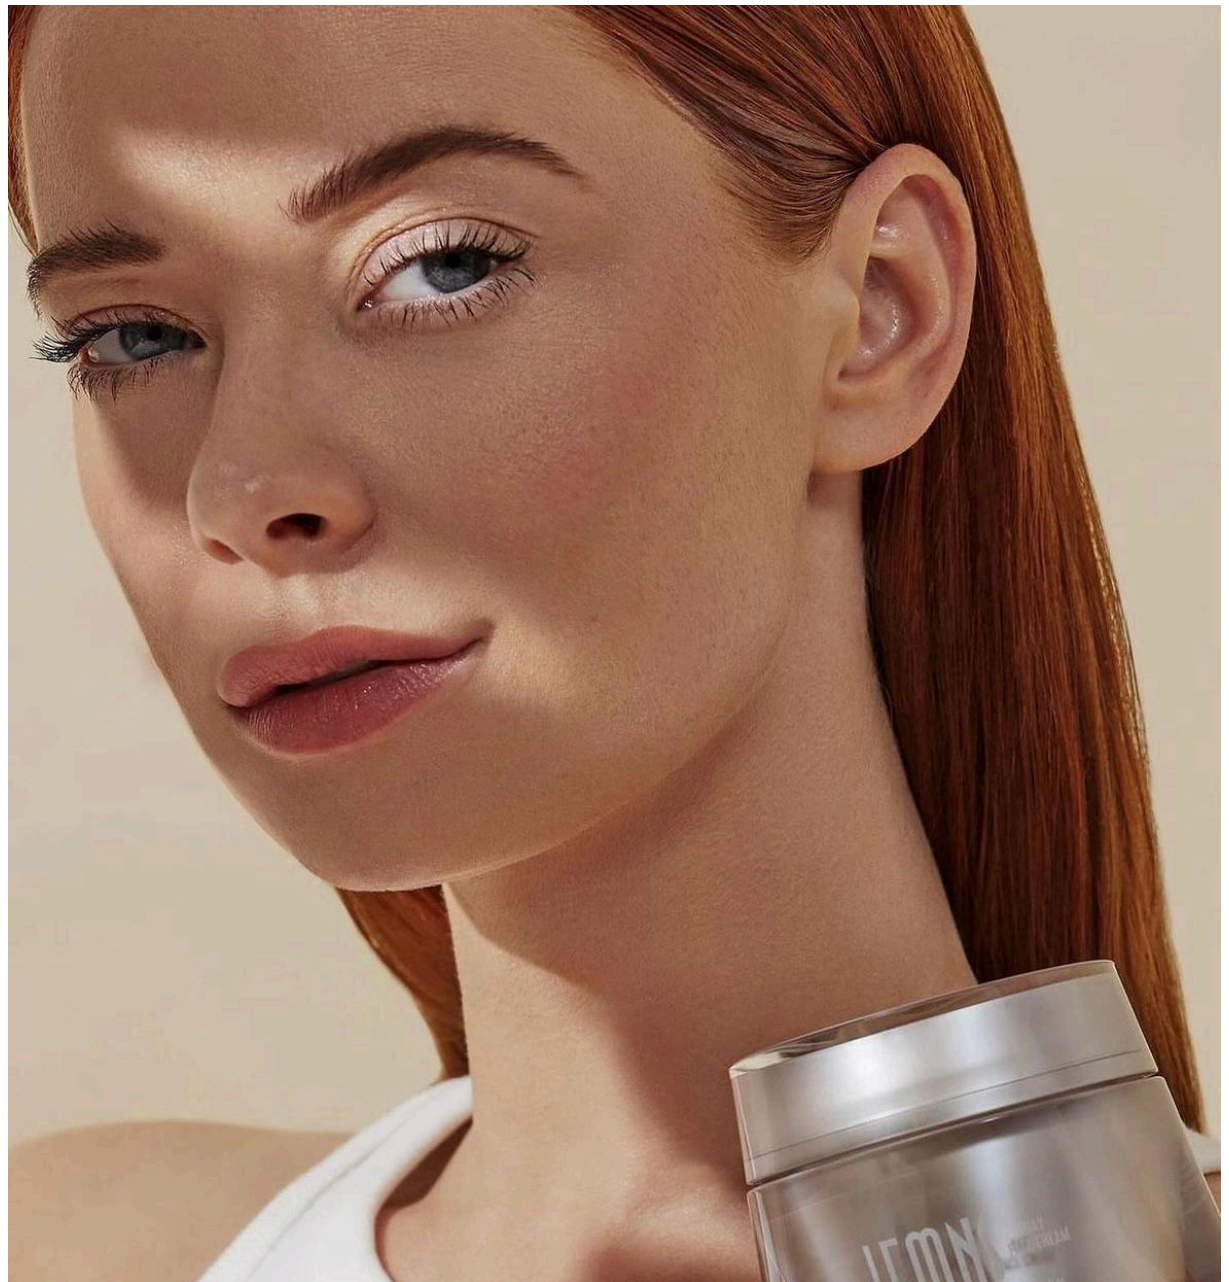

Kathryn

Height 165cm

Chest 86cm

Waist 68cm

Hips 89cm

Shoes 37,5

Dress M

Eyes Blue

Hair Red

PRISTINE

MODELING AND EVENTS

info@pristine-models.com

[+971 58 558 7096](tel:+971585587096)