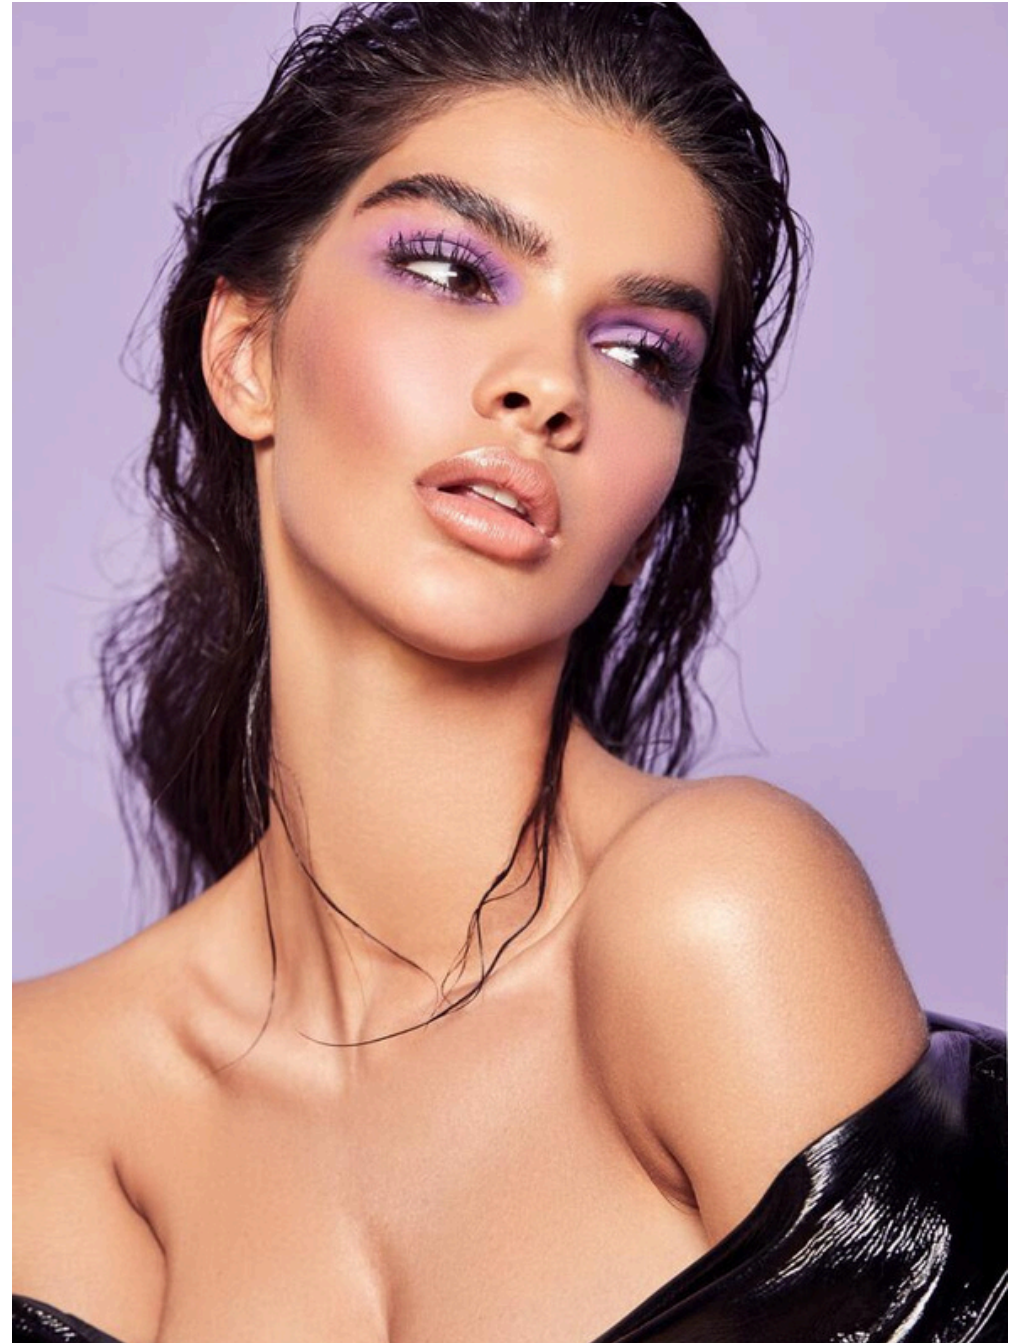

PRISTINE
MODELING AND EVENTS

info@pristine-models.com

[+971 58 558 7096](tel:+971585587096)