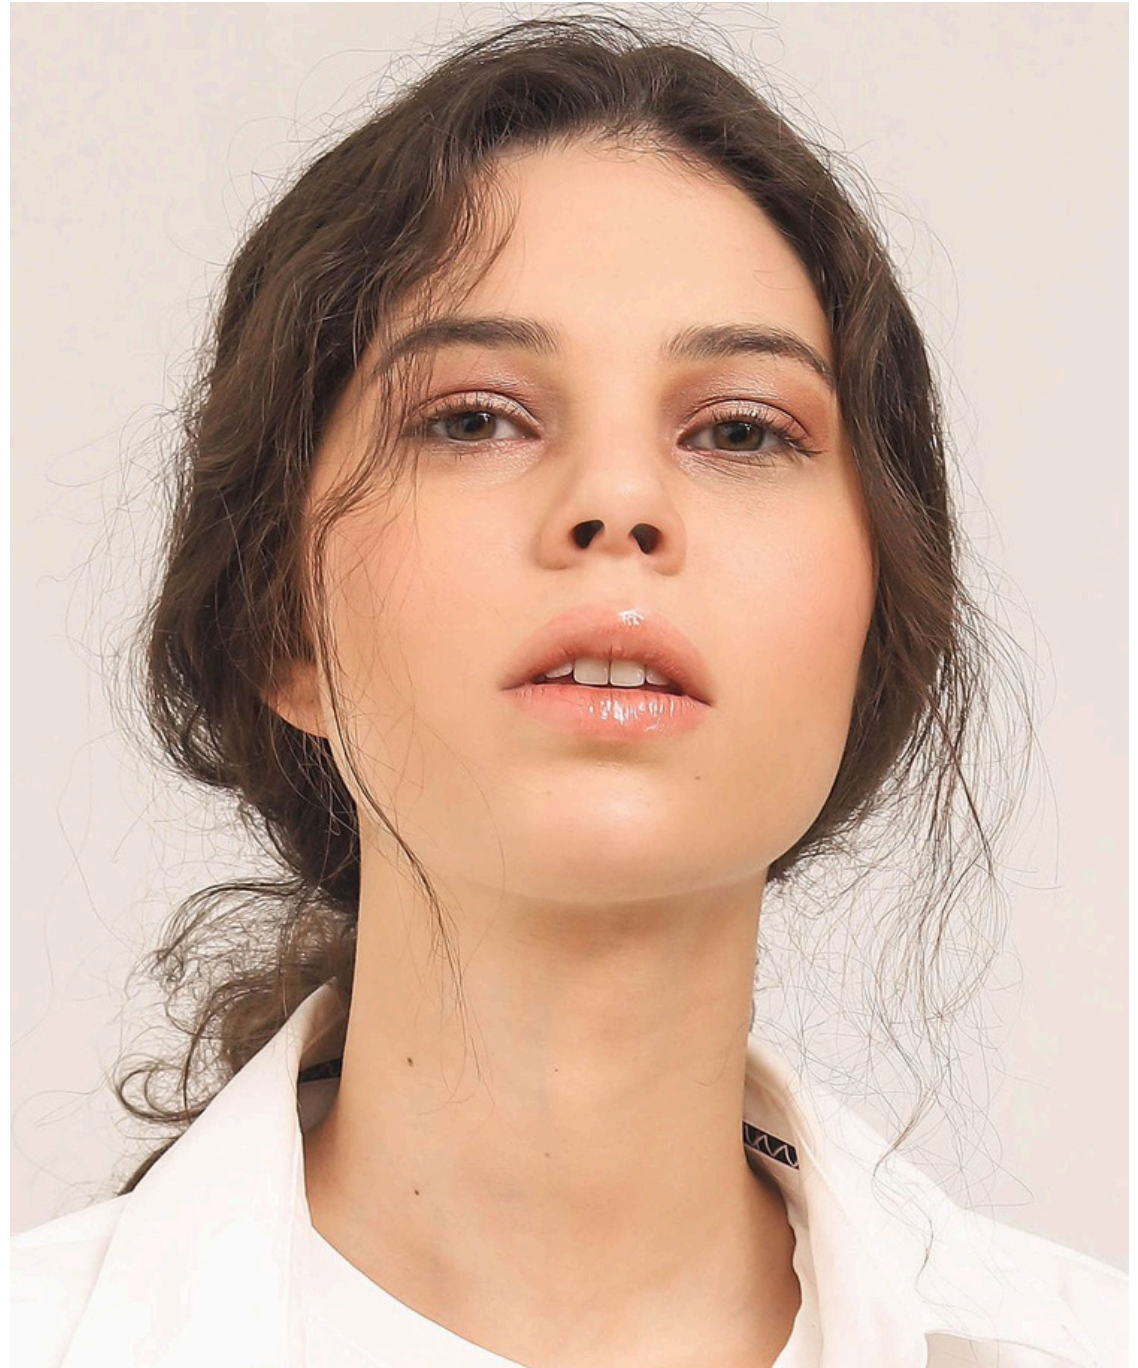

Barbara C

Height: 175cm

Chest: 81cm

Waist: 64cm

Hips: 97cm

Shoes: 39

T-shirt: M

Hair: Brown

Eyes: Hazel