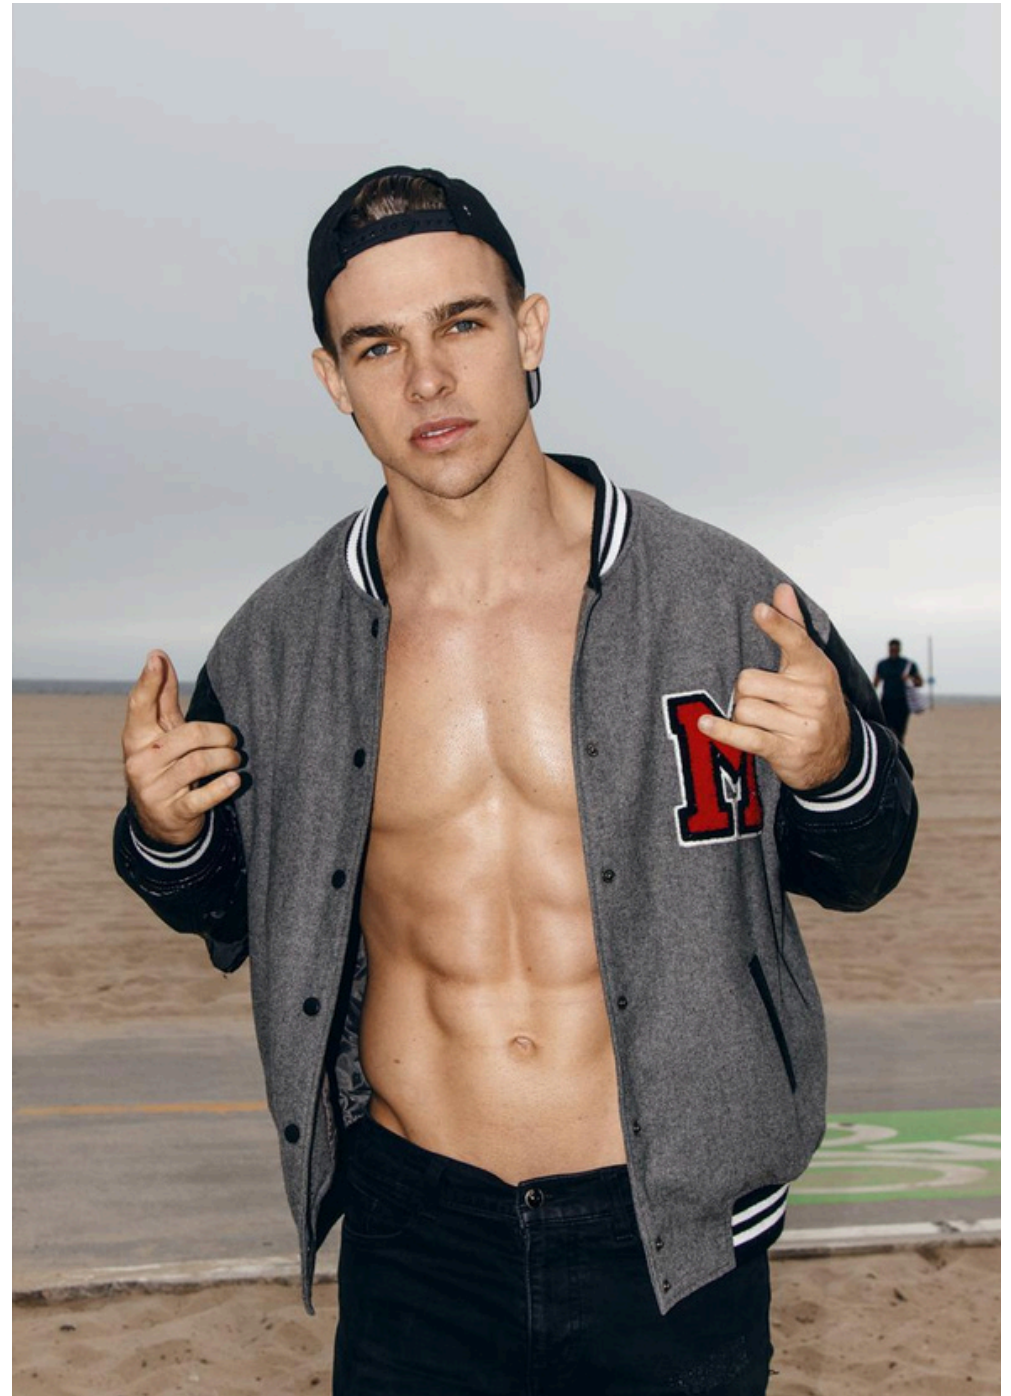

PRISTINE
MODELING AND EVENTS

info@pristine-models.com

[+971 58 558 7096](tel:+971585587096)