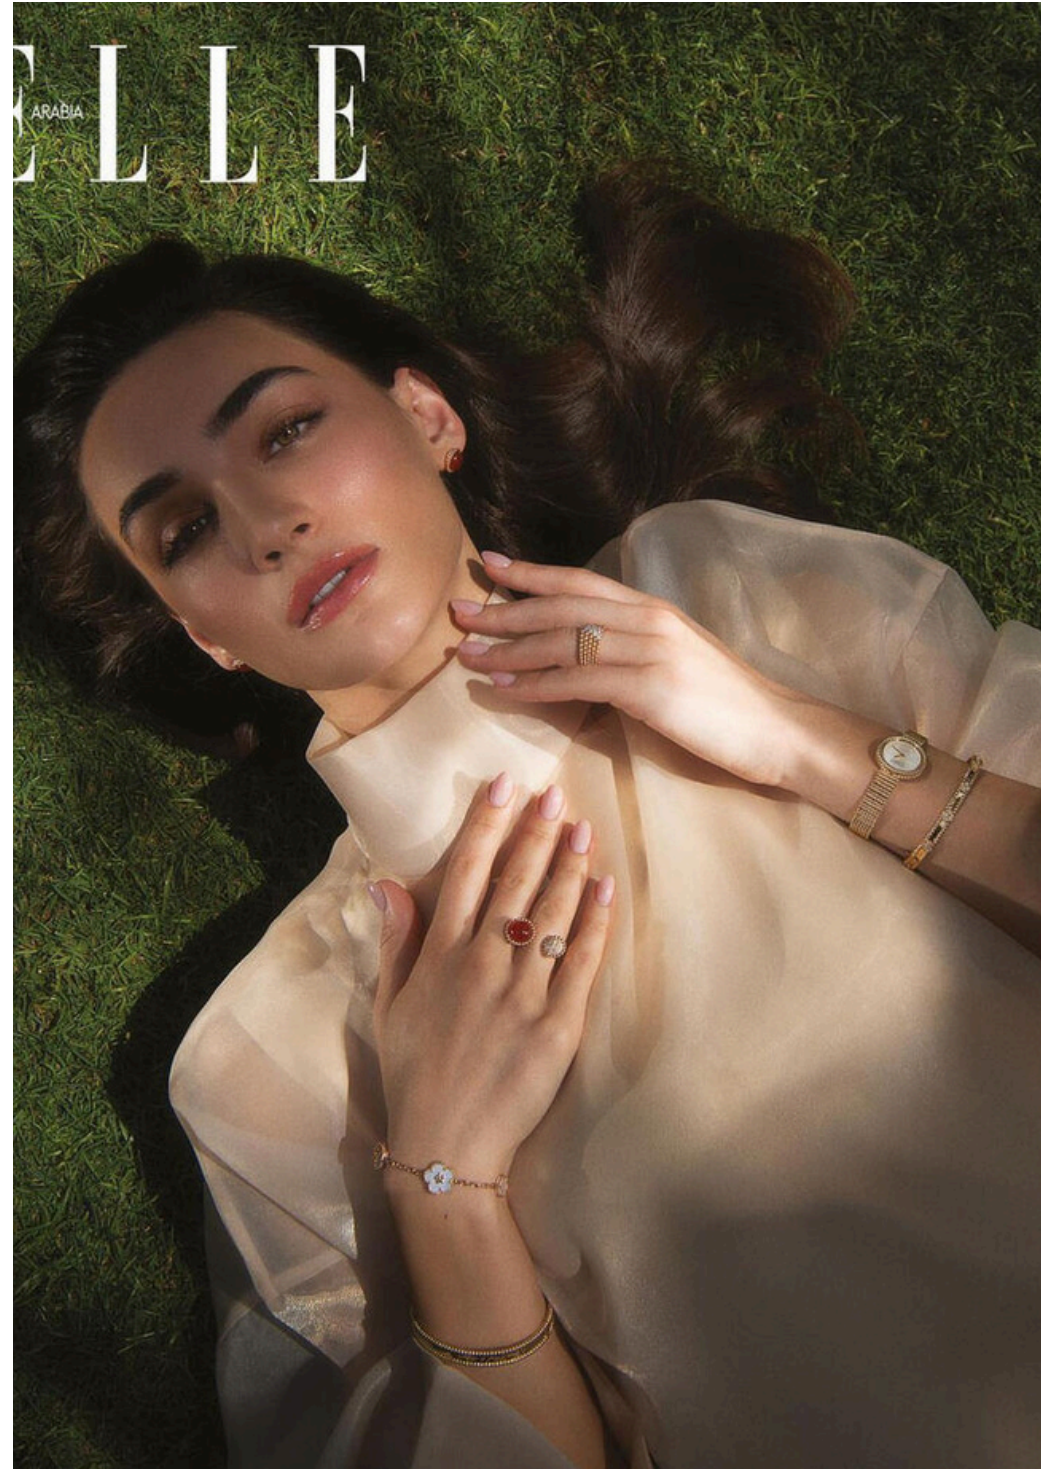

PRISTINE
MODELING AND EVENTS

info@pristine-models.com
[+971 58 558 7096](tel:+971585587096)