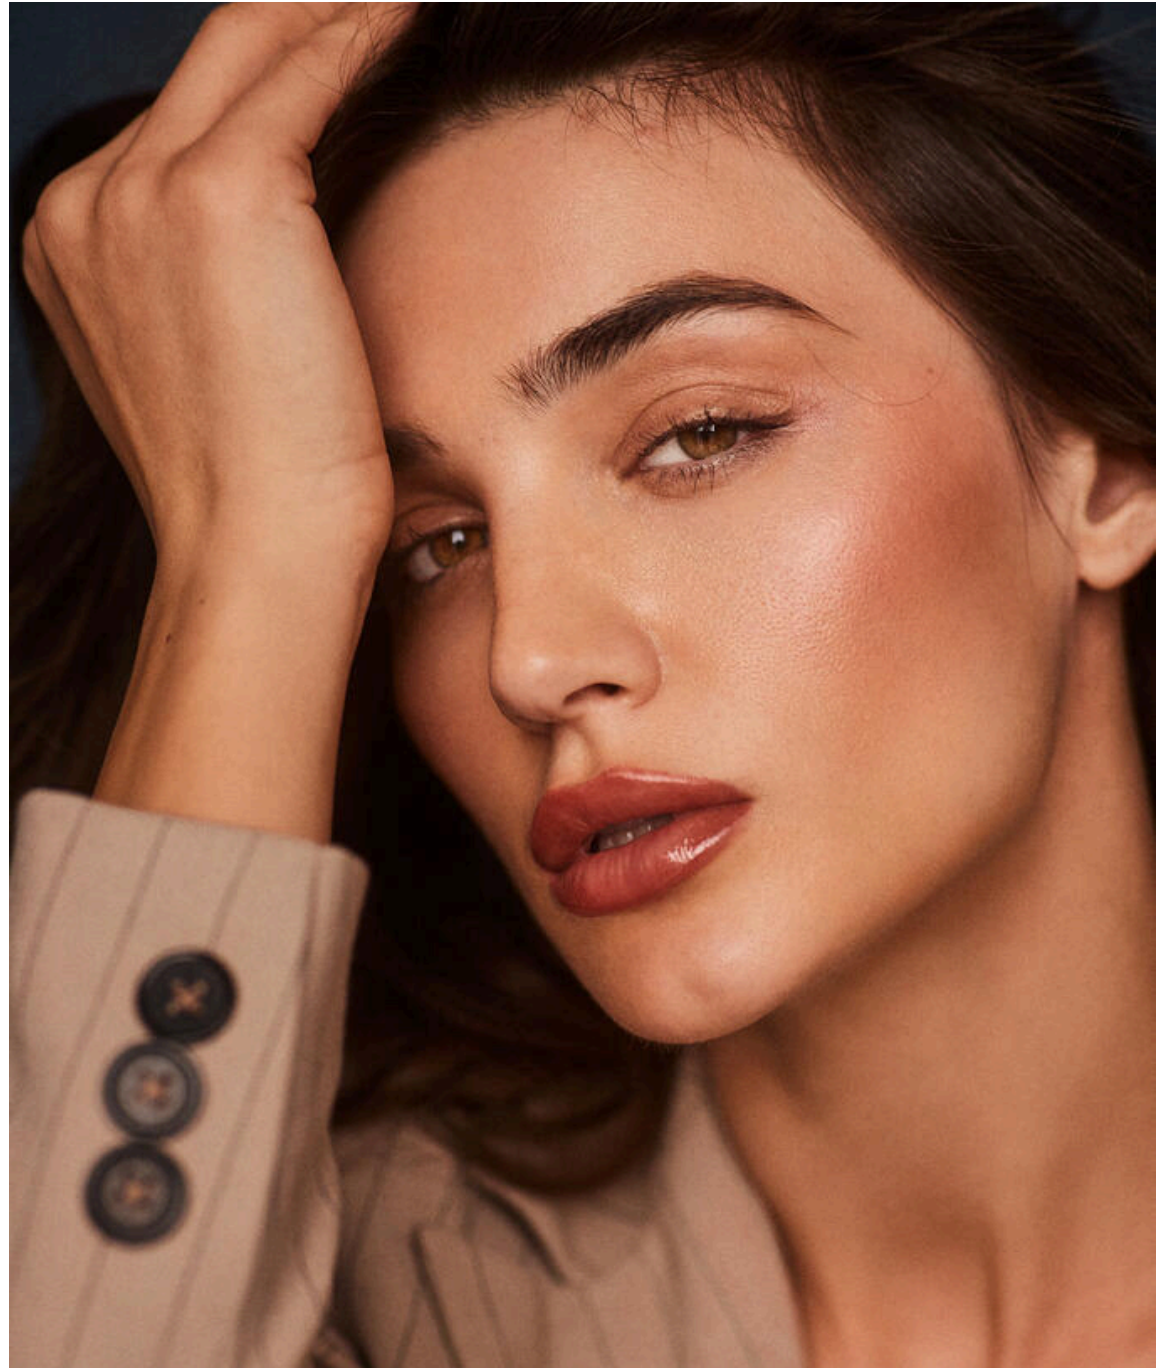

Milena V

Height: 174cm

Chest: 84cm

Waist: 60cm

Hips: 91cm

Shoes: 40

Dress: S

Hair: Brown

Eyes: Brown