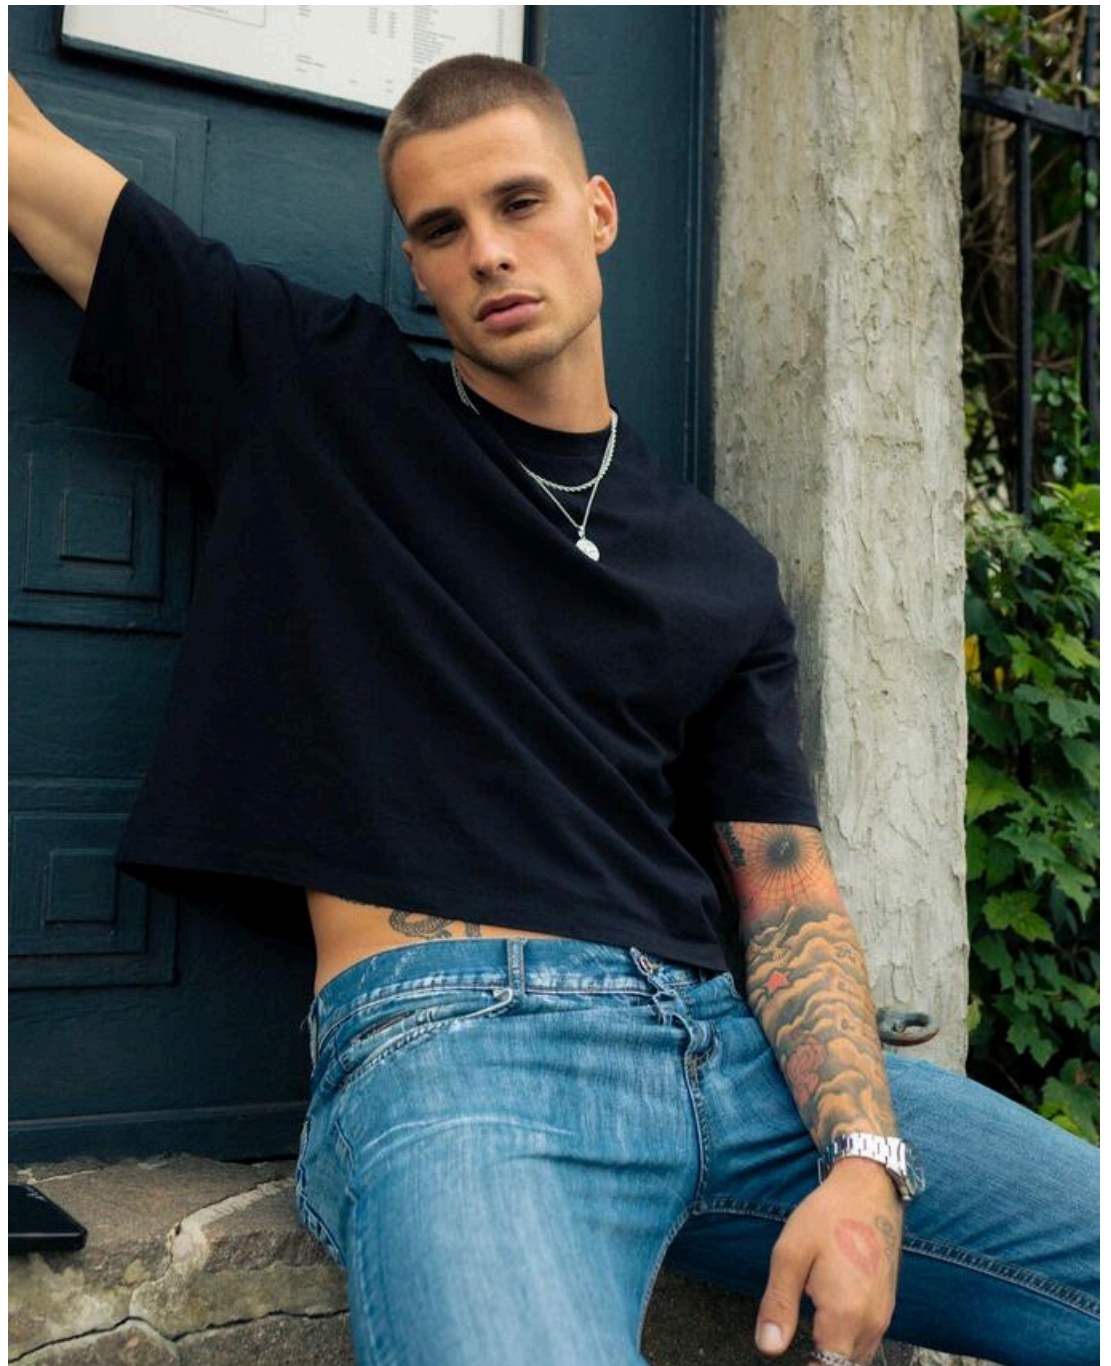

PRISTINE
MODELING AND EVENTS

info@pristine-models.com
+971 58 558 7096