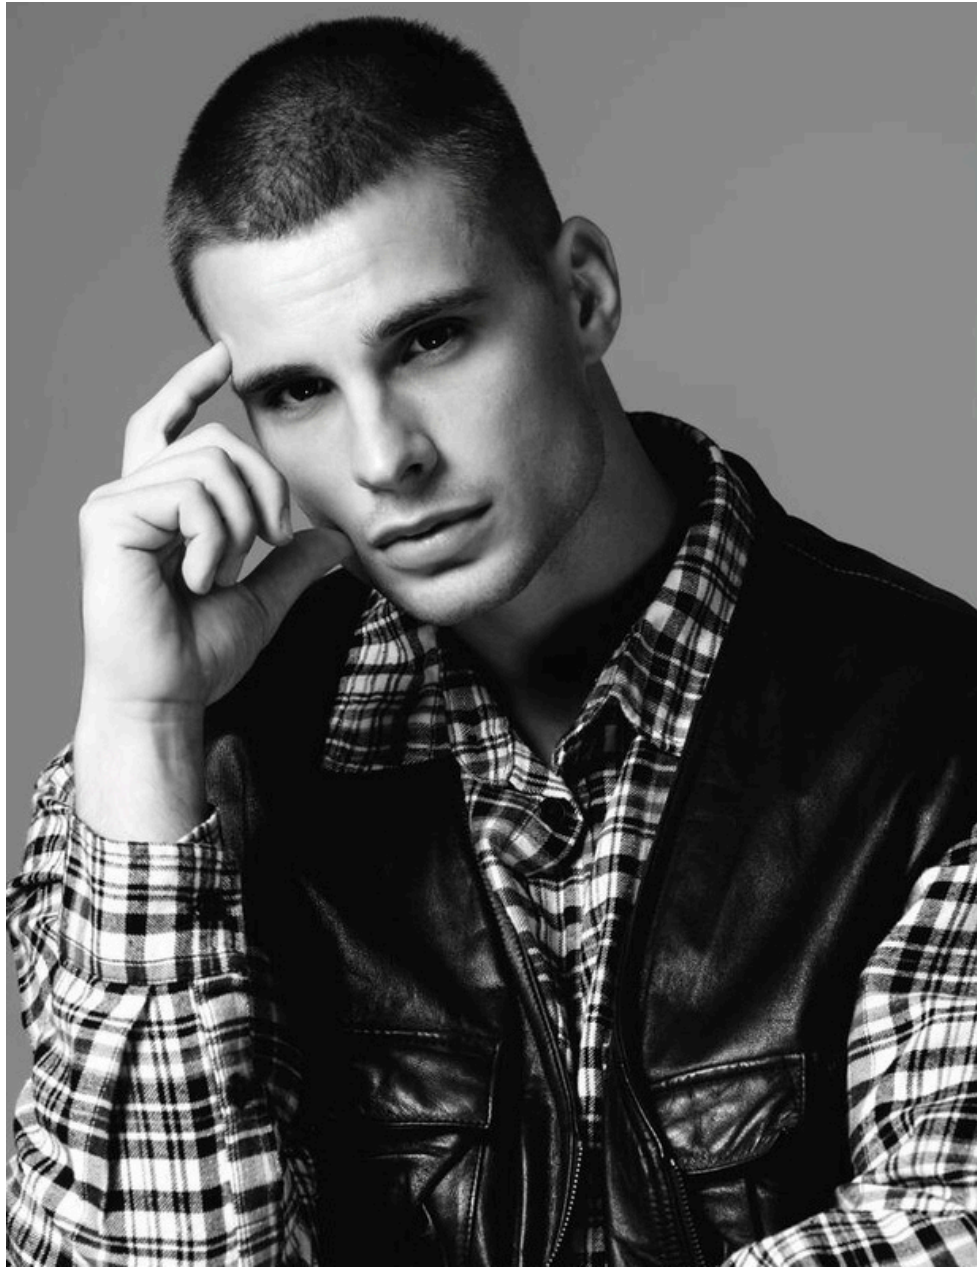

PRISTINE
MODELING AND EVENTS

info@pristine-models.com

+971 58 558 7096