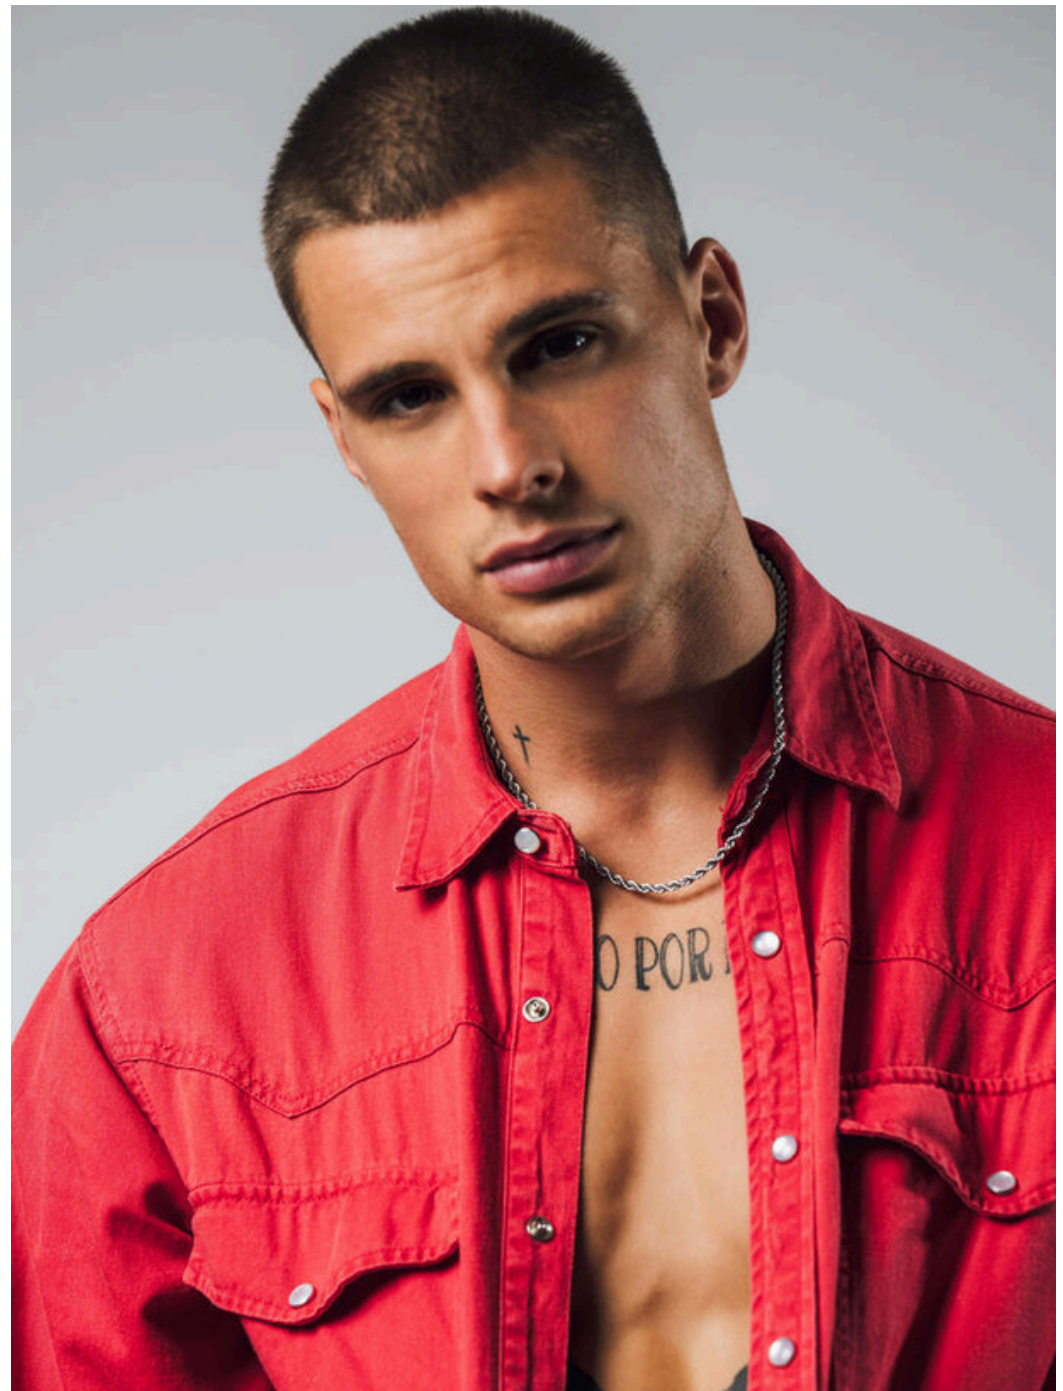

Boris

Height: 190cm

Chest: 110cm

Waist: 88cm

Hips: 98cm

Shoes: 43

Dress: L/XL

Eyes: Brown

Hair: Brown

PRISTINE info@pristine-models.com

+971 58 558 7096

MODELING AND EVENTS