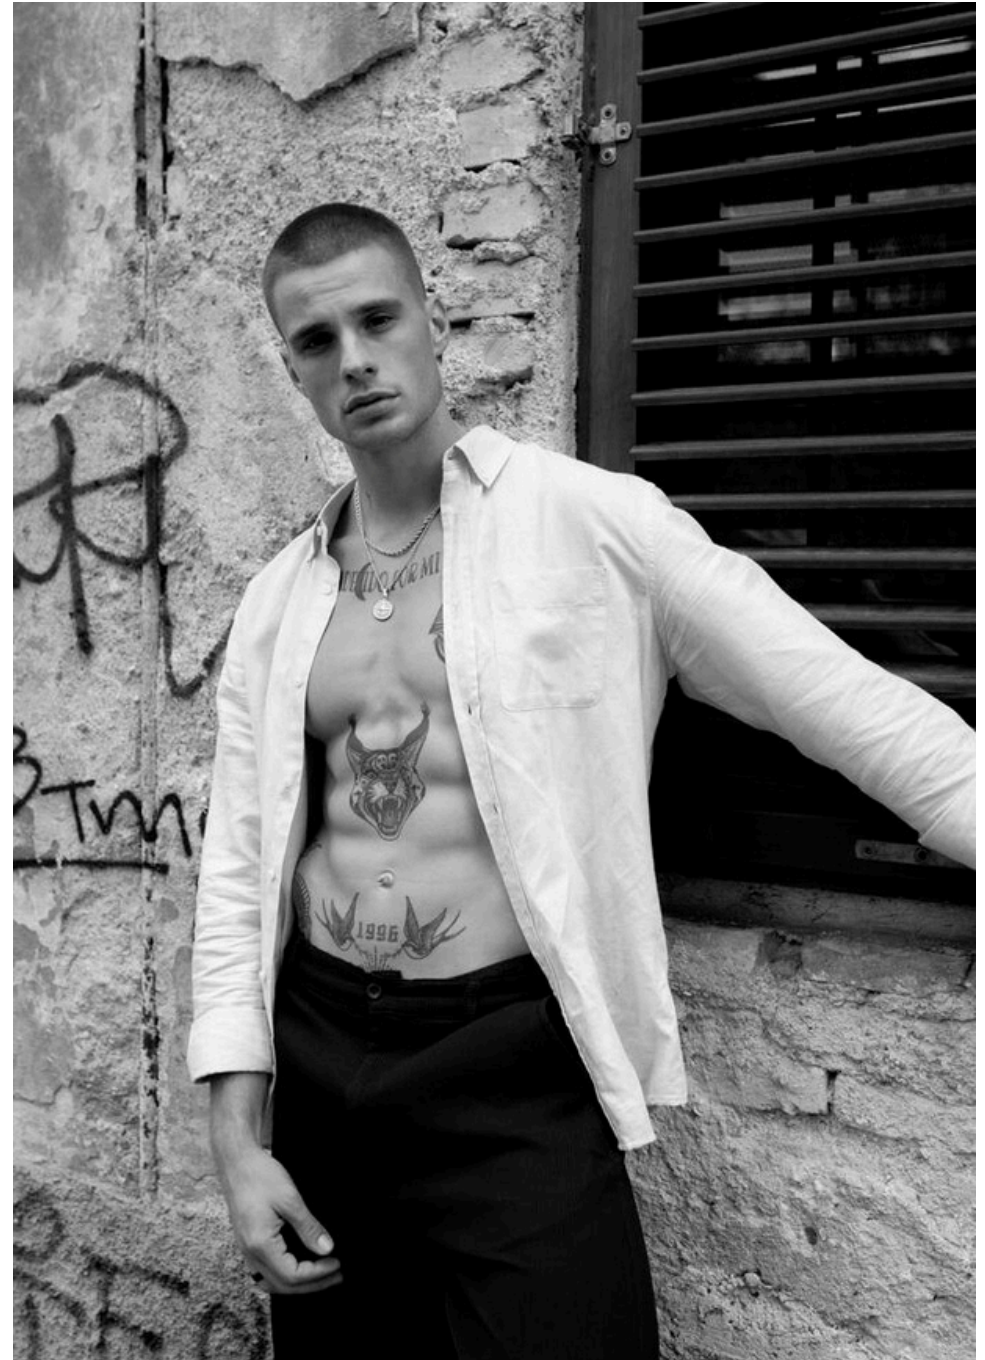

PRISTINE
MODELING AND EVENTS

info@pristine-models.com

+971 58 558 7096