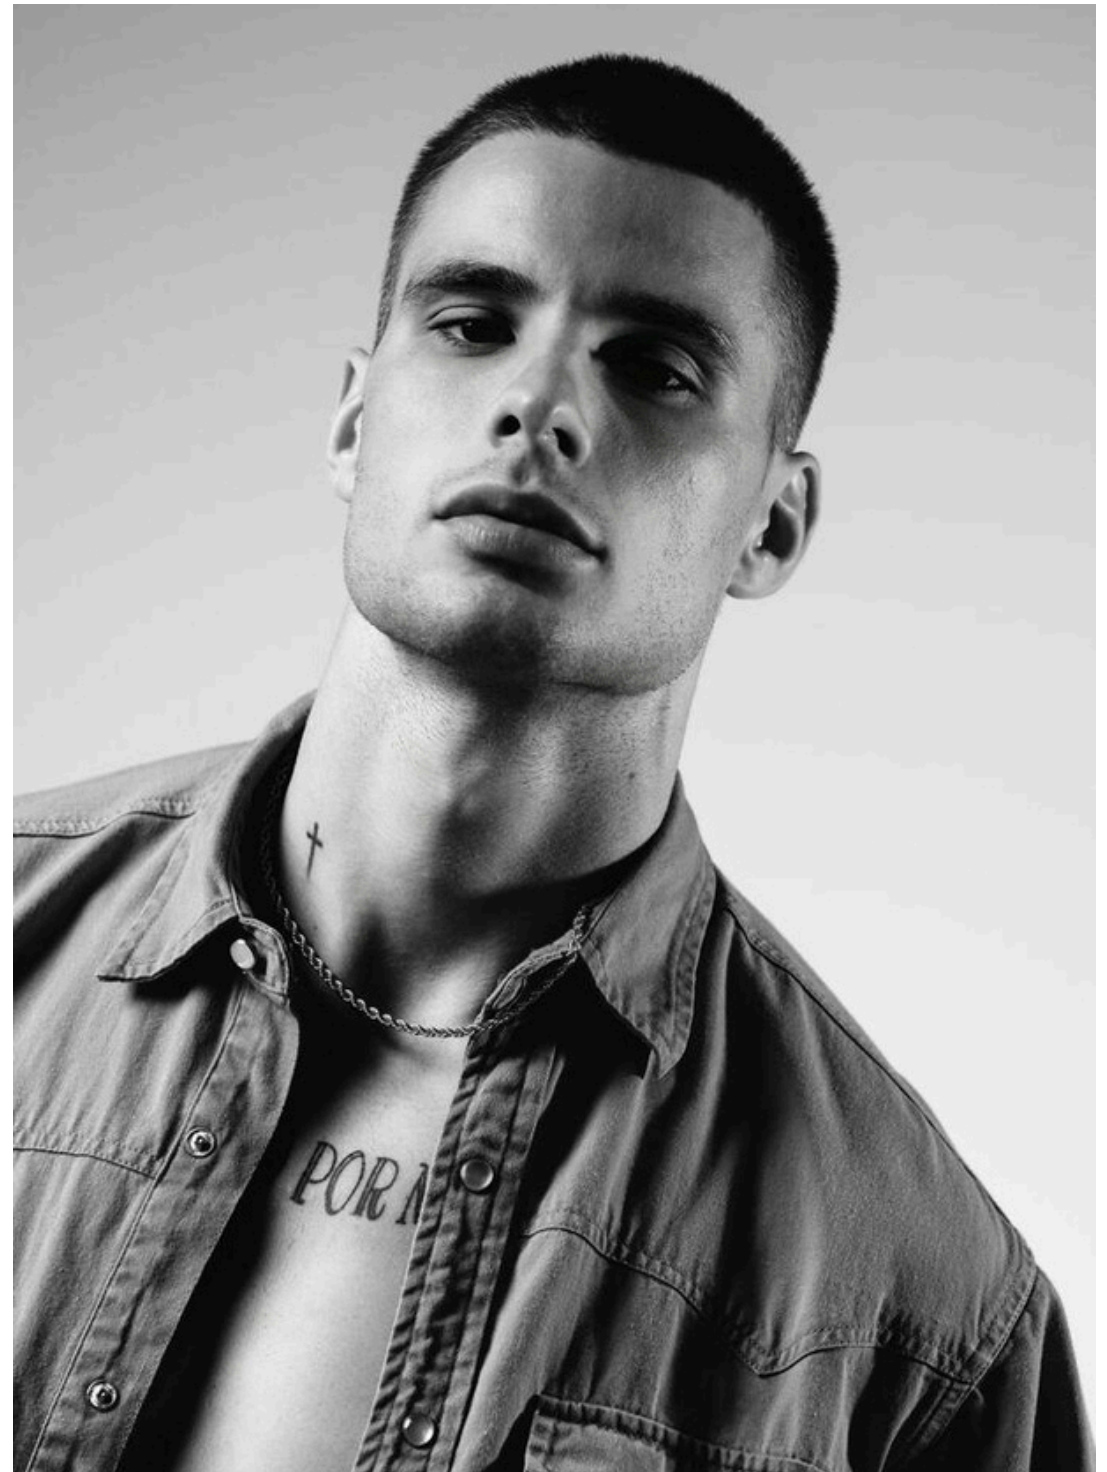

PRISTINE
MODELING AND EVENTS

info@pristine-models.com

+971 58 558 7096