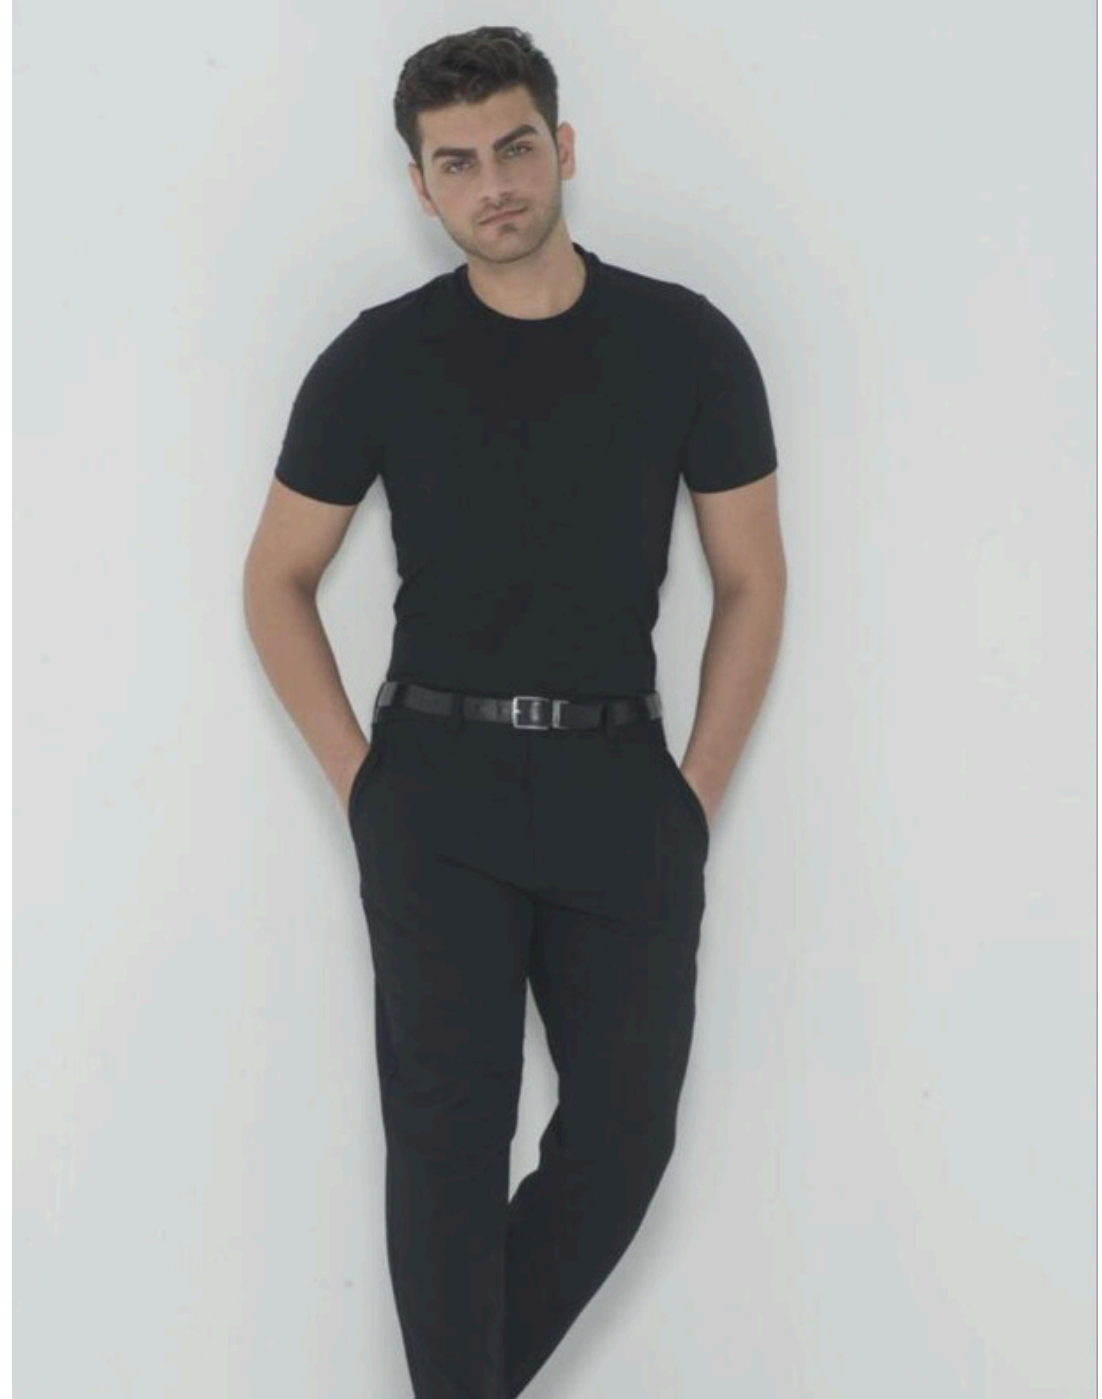

# Fardin

---

Height: 186cm

Chest: 100cm

Waist: 87cm

Hips: 101cm

Shoes: 44

Dress: M

Hair: Brown

Eyes: Blue

**PRISTINE** info@pristine-models.com  
+971 58 558 7096

MODELING AND EVENTS

PRISTINE  
MODELING AND EVENTS

PRISTINE  
MODELING AND EVENTS