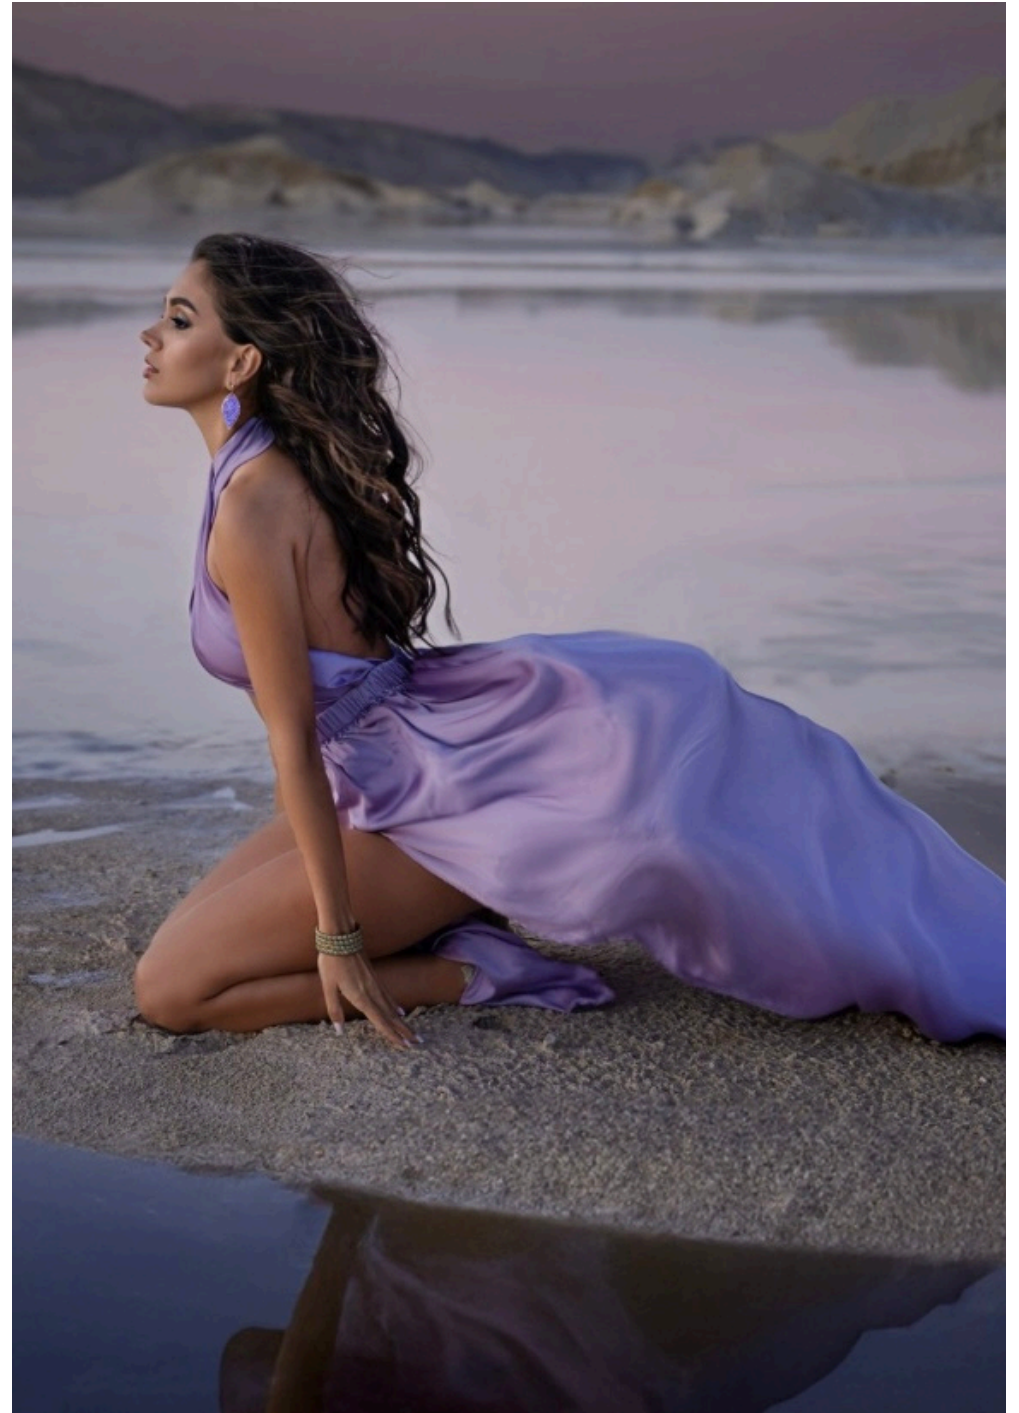

PRISTINE info@pristine-models.com
MODELING AND EVENTS +971 58 558 7096