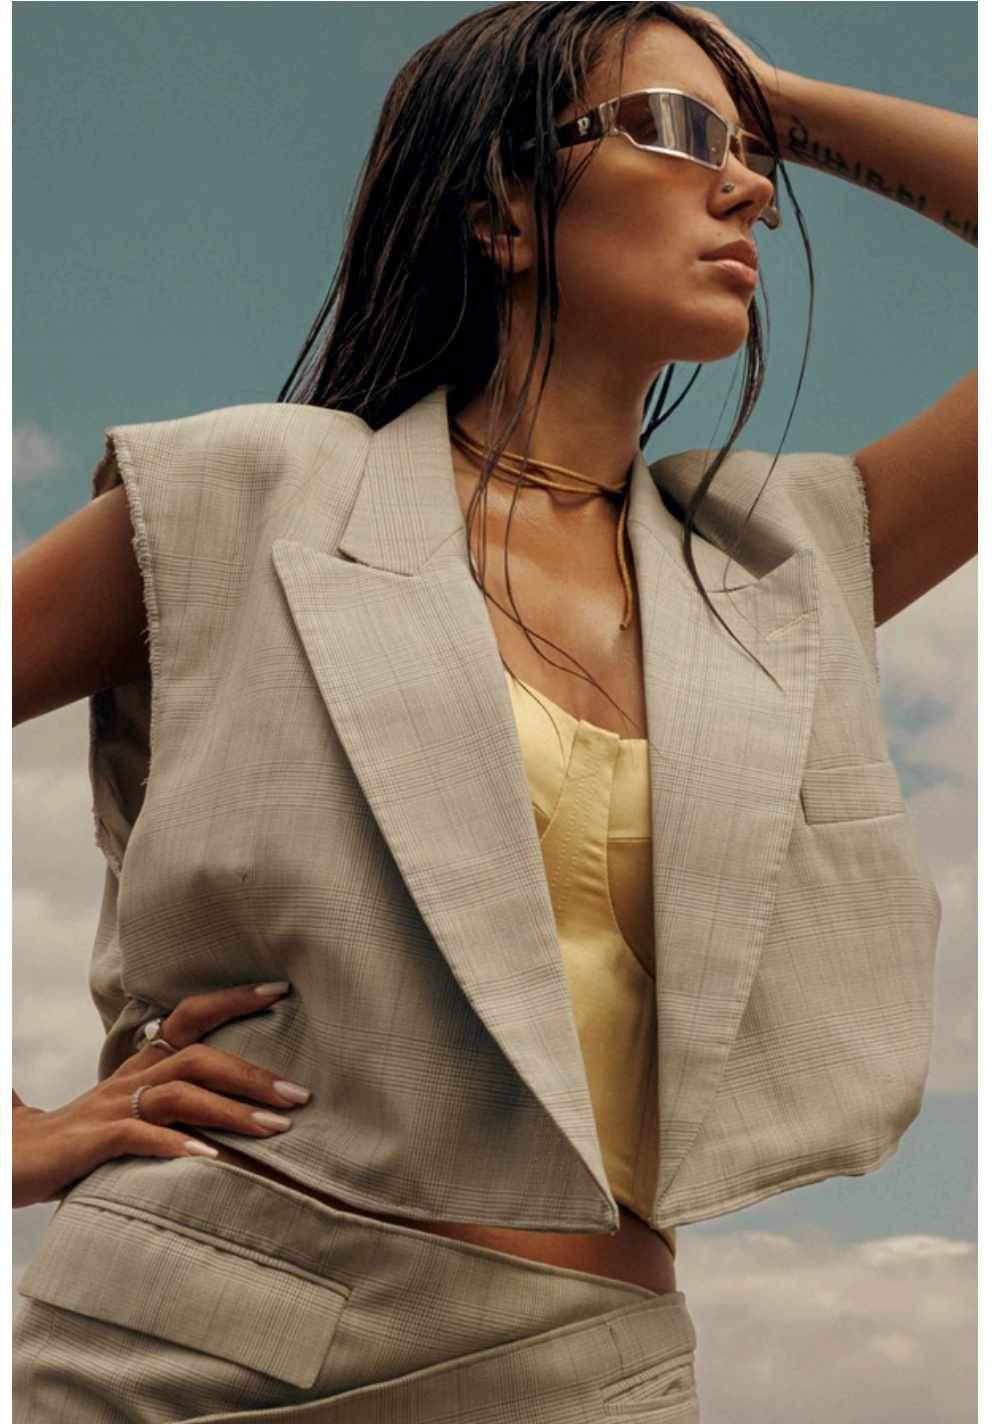

PRISTINE
MODELING AND EVENTS

info@pristine-models.com
+971 58 558 7096