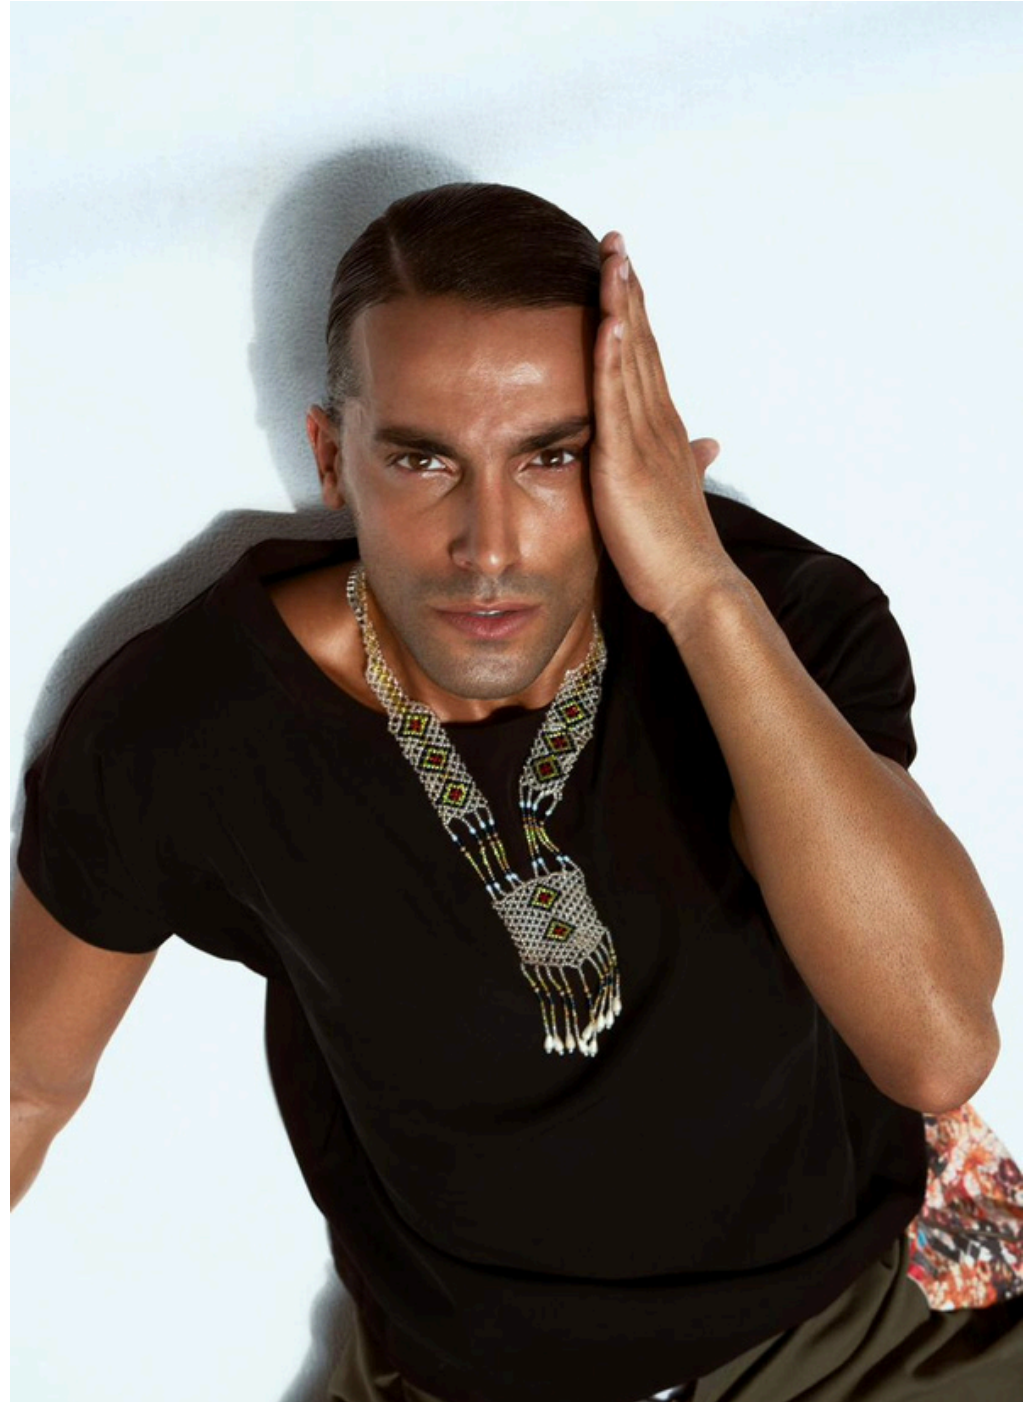

# Iman

---

Height: 190cm

Chest: 100cm

Waist: 85cm

Hips: 88cm

Shoes: 44

Dress: M/L

Hair: Black

Eyes: Black

PRISTINE  
MODELING AND EVENTS

DUBAI FASHION WEEK  
BACKSTAGE 2024

SHIMMER\_PRODUCTION/VIBEFASHION

PRISTINE

MODELING AND EVENTS

SHIMMER\_PRODUCTION/VIBEFASHION