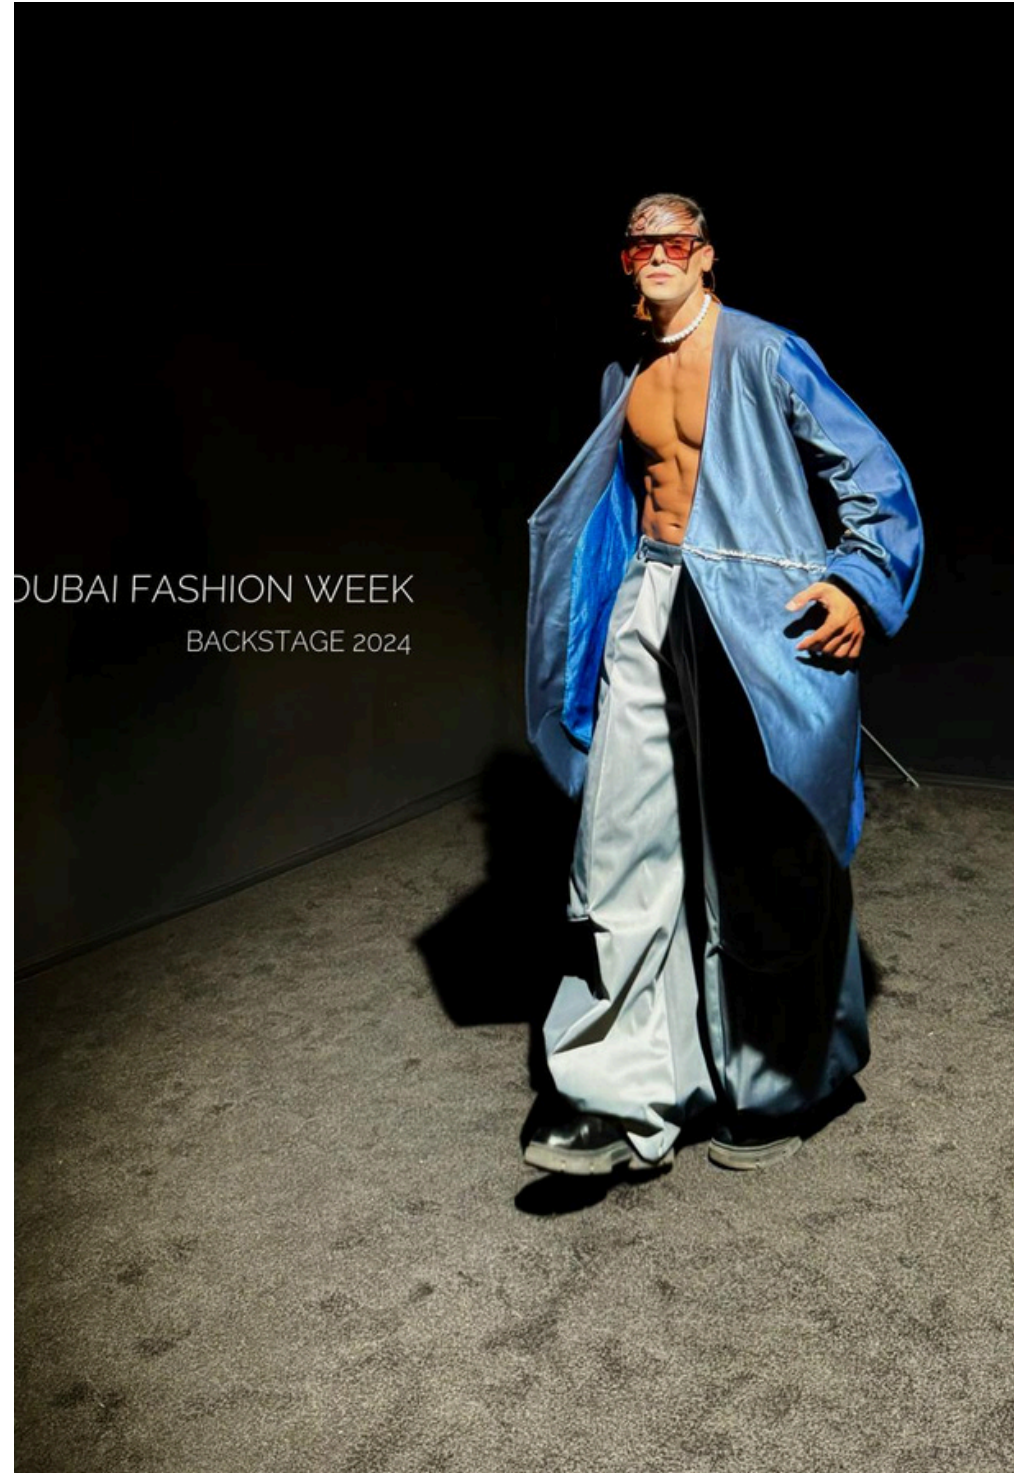

# Iman

---

Height: 190cm

Chest: 100cm

Waist: 85cm

Hips: 88cm

Shoes: 44

Dress: M/L

Hair: Black

Eyes: Black

PRISTINE  
MODELING AND EVENTS

DUBAI FASHION WEEK  
BACKSTAGE 2024

SHIMMER\_PRODUCTION/VIBEFASHION

PRISTINE

MODELING AND EVENTS

SHIMMER\_PRODUCTION/VIBEFASHION