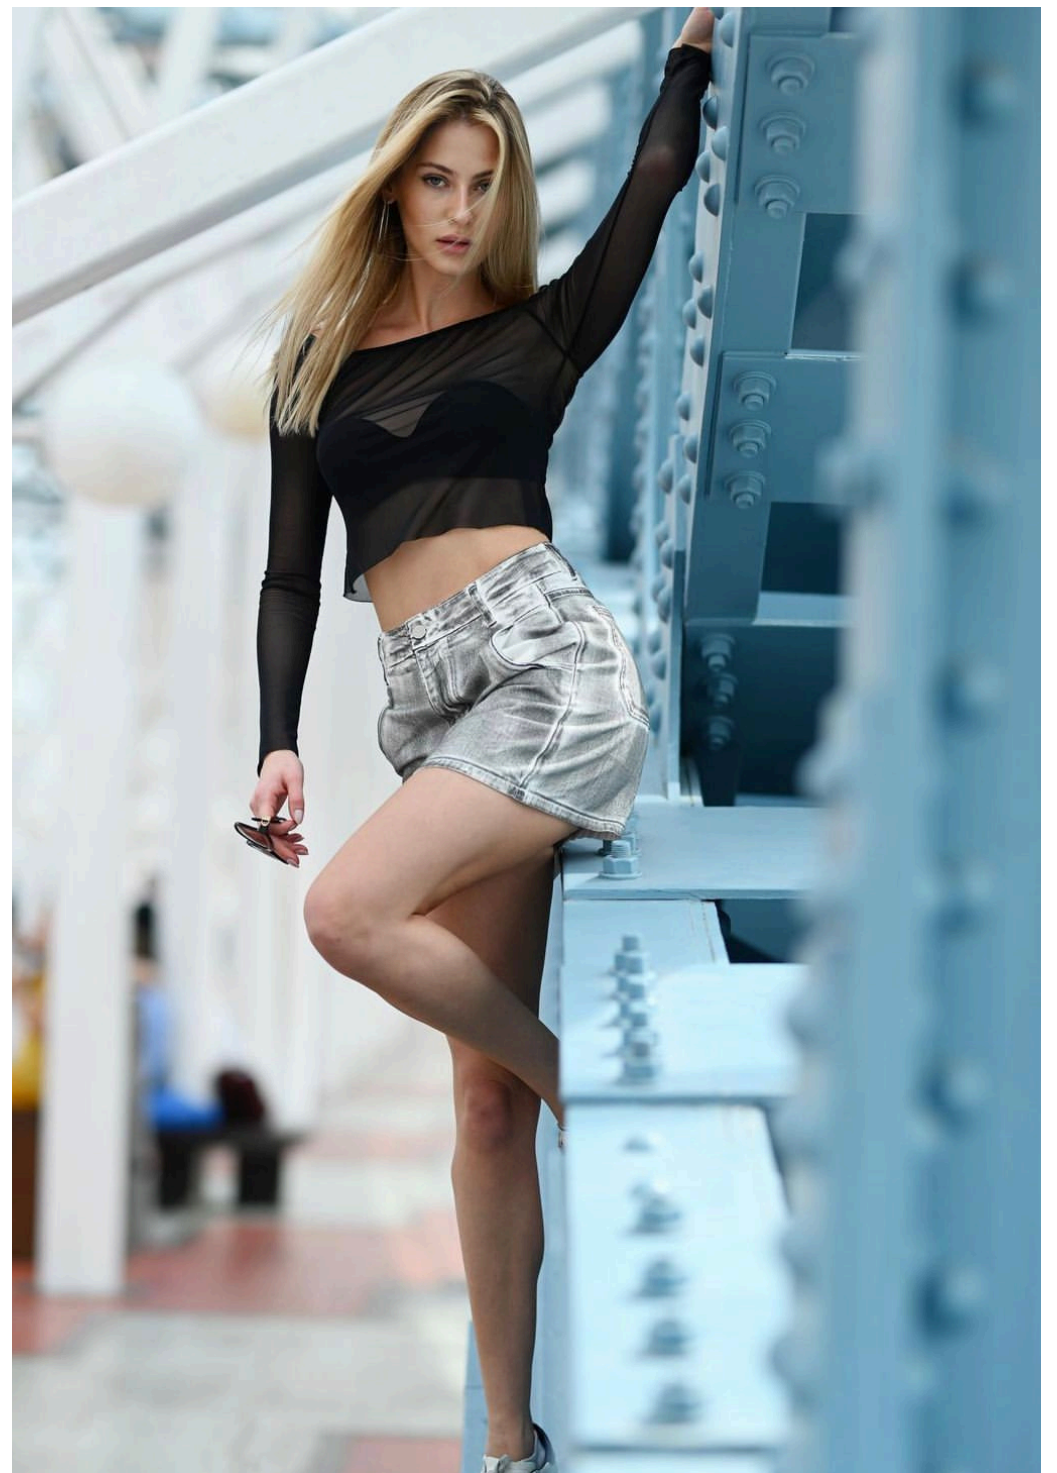

PRISTINE
MODELING AND EVENTS

info@pristine-models.com

[+971 58 558 7096](tel:+971585587096)