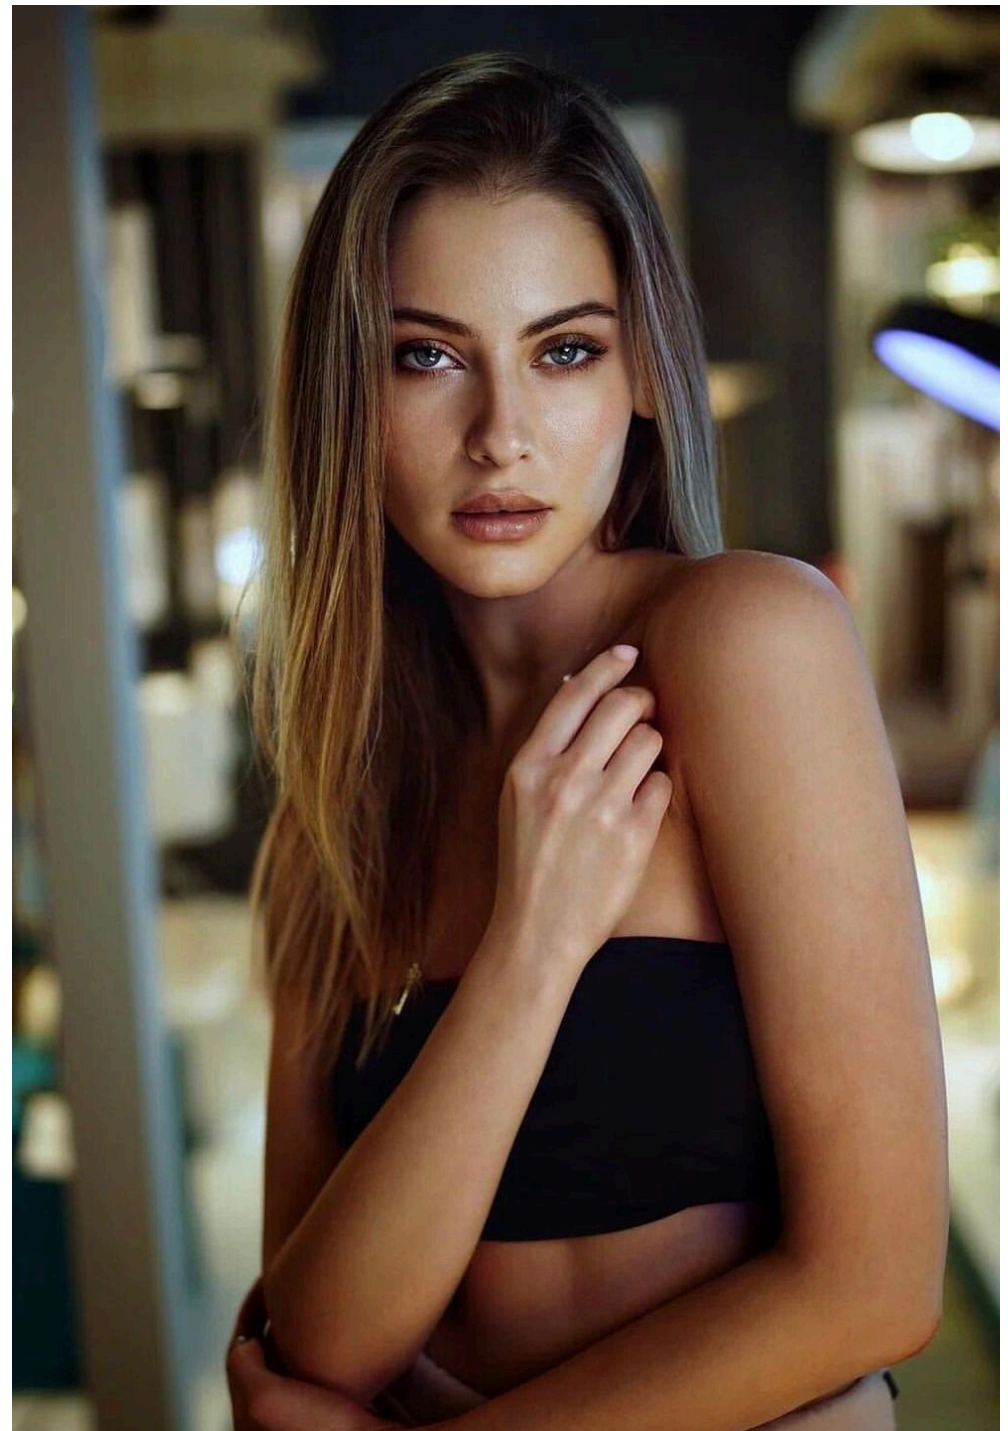

Izabella

Height 174 cm

Chest 83 cm

Waist 60 cm

Hips 84 cm

Shoes 37/38

Dress XS/S

Hair Blonde

Eyes Green

PRISTINE

MODELING AND EVENTS

info@pristine-models.com

[+971 58 558 7096](tel:+971585587096)