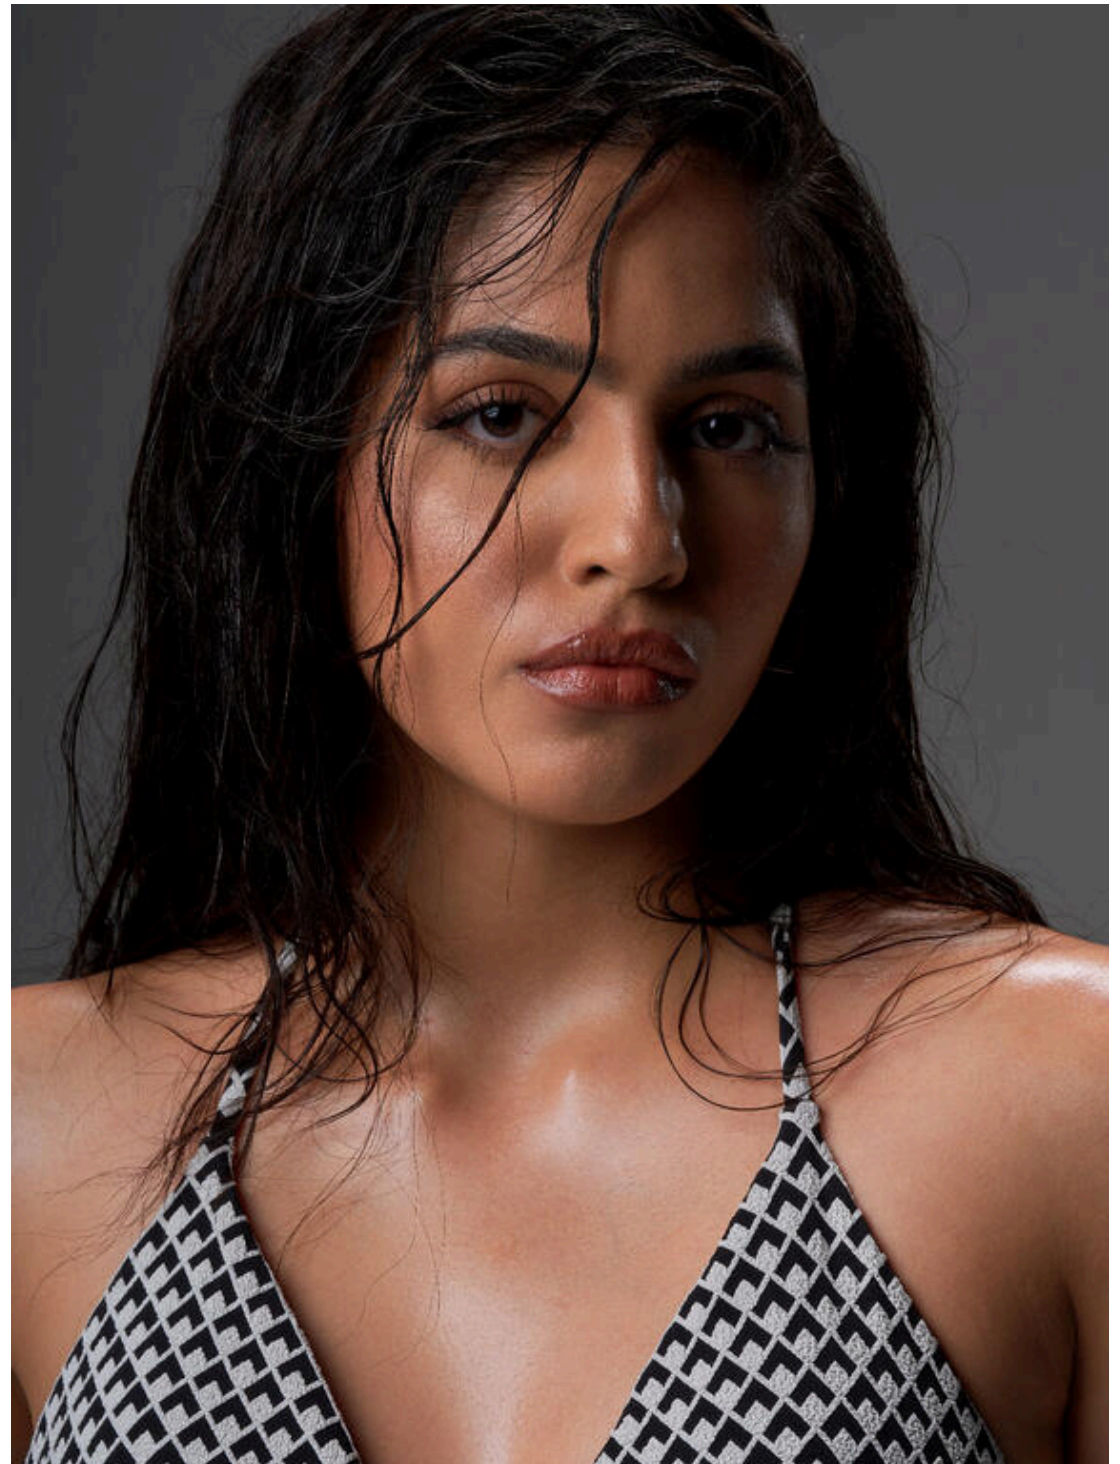

Kanishka

Height: 174cm

Chest: 81cm

Waist: 66cm

Hips: 90cm

Shoes: 37

Dress: S

Hair: Dark Brown

Eyes: Dark Brown

PRISTINE
MODELING AND EVENTS

PRISTINE
MODELING AND EVENTS

PRISTINE

MODELING AND EVENTS