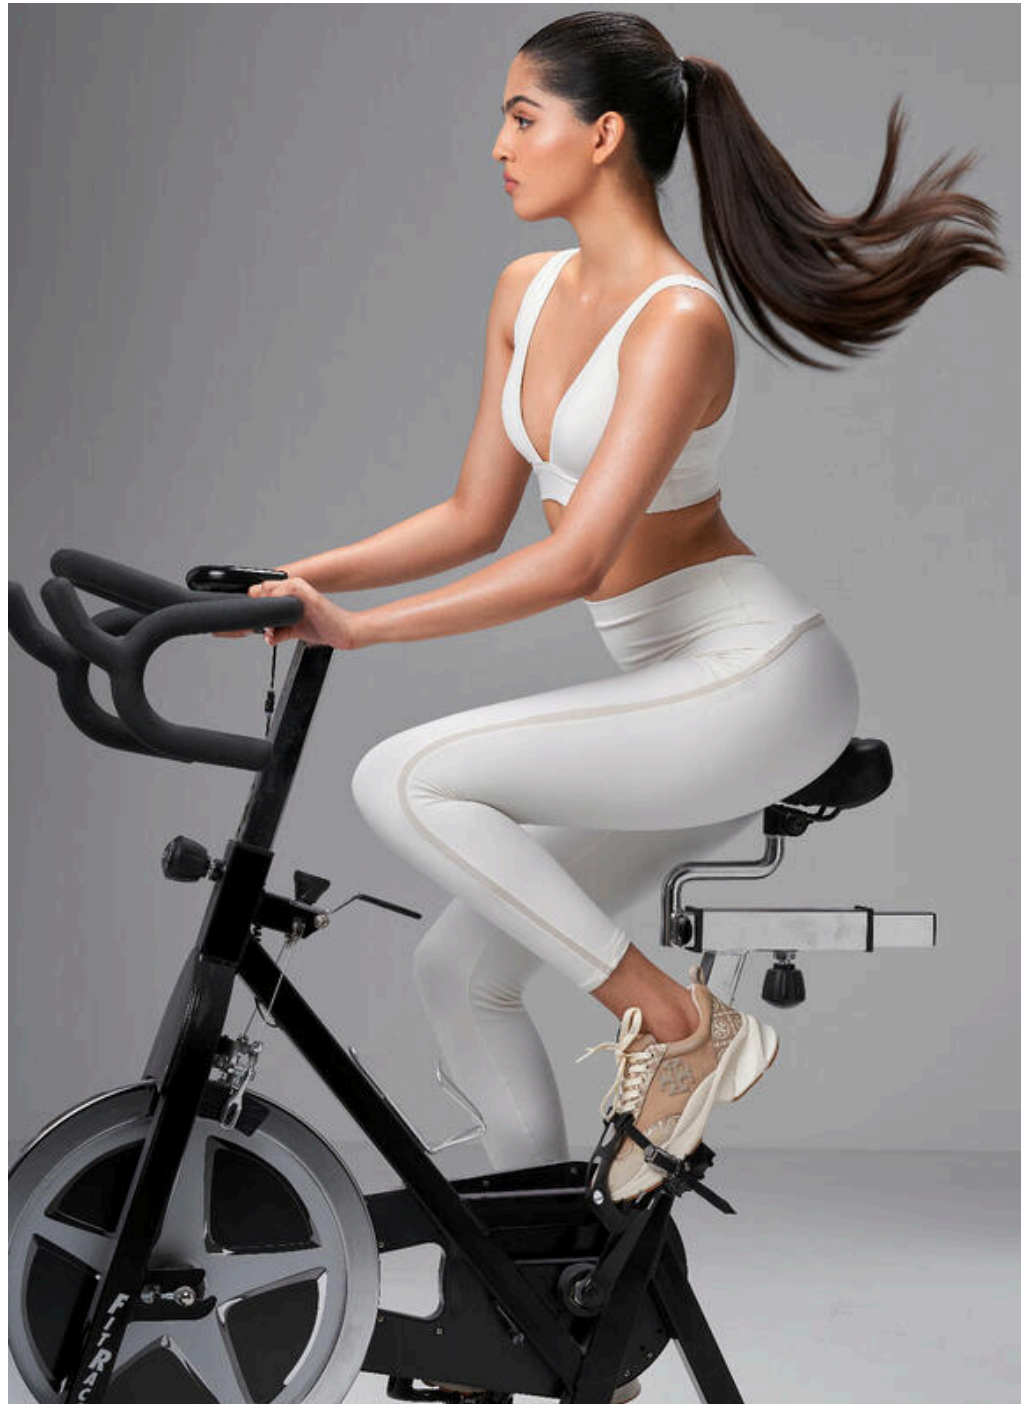

Kanishka

Height: 174cm

Chest: 81cm

Waist: 66cm

Hips: 90cm

Shoes: 37

Dress: S

Hair: Dark Brown

Eyes: Dark Brown

PRISTINE
MODELING AND EVENTS

PRISTINE
MODELING AND EVENTS

PRISTINE

MODELING AND EVENTS