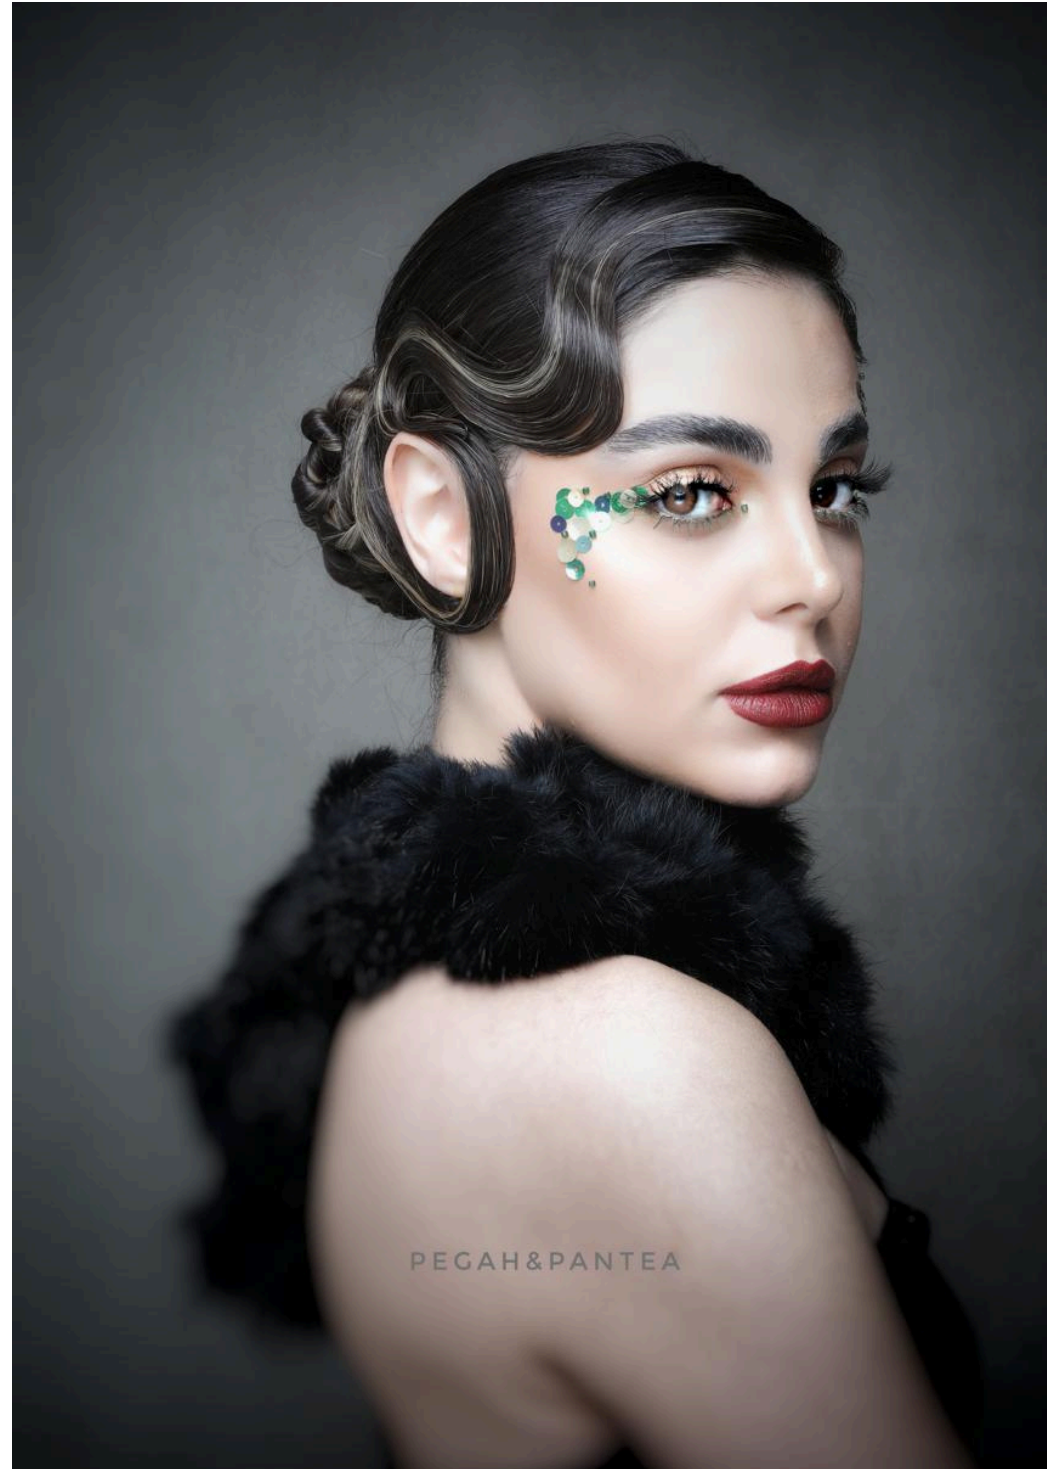

PEGAH&PANTEA