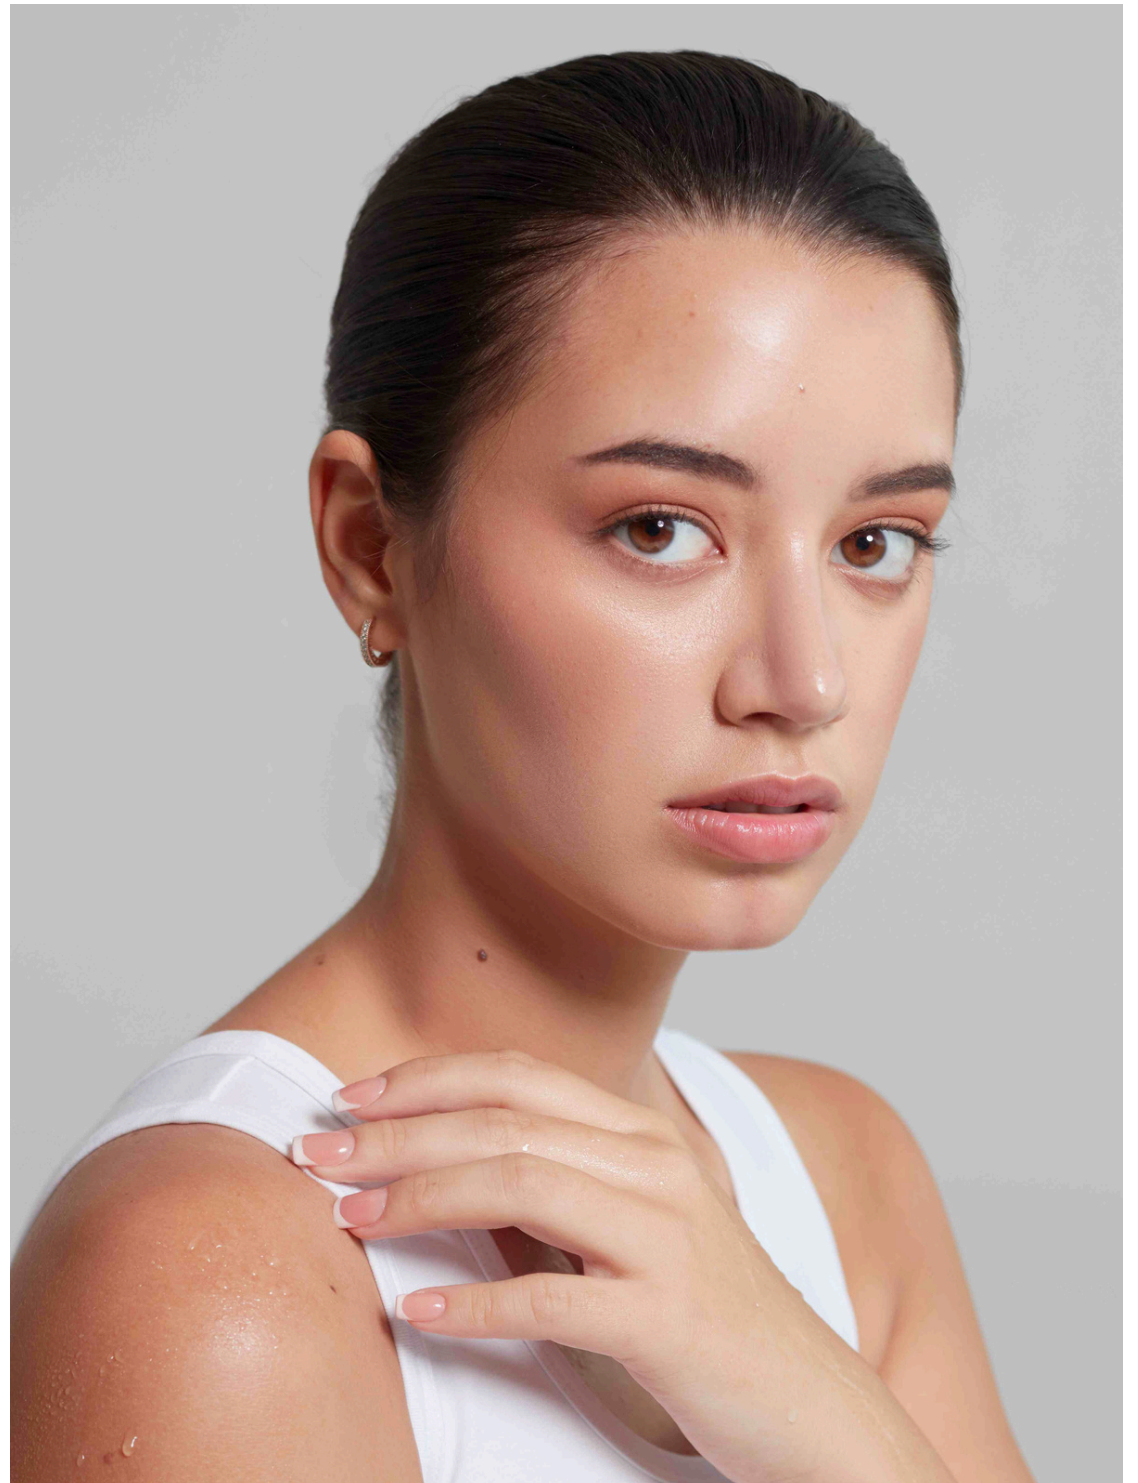

Laura B

Height: 175cm

Chest: 82cm

Waist: 63cm

Hips: 91cm

Shoes: 39/40

Dress: S

Hair: Brown

Eyes: Brown

PRISTINE
MODELING AND EVENTS

PRISTINE
MODELING AND EVENTS

PRISTINE

MODELING AND EVENTS