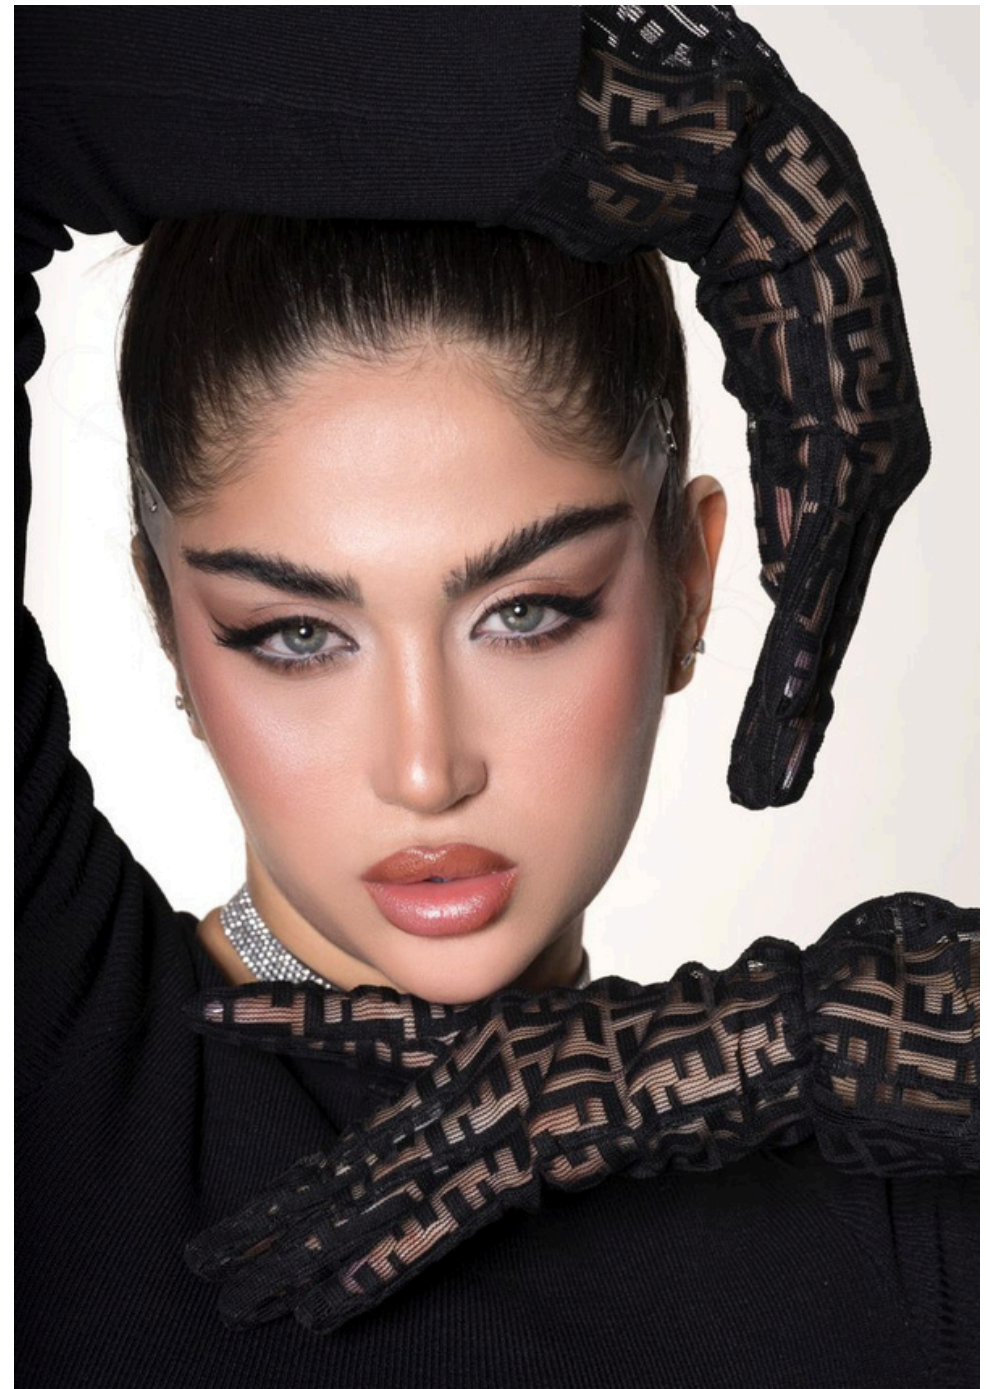

Mahtab

Height: 175cm

Chest: 84cm

Waist: 66cm

Hips: 93cm

Shoes: 39

Dress: S/M

Eyes: Green

Hair: Brown

PRISTINE info@pristine-models.com

+971 58 558 7096

MODELING AND EVENTS