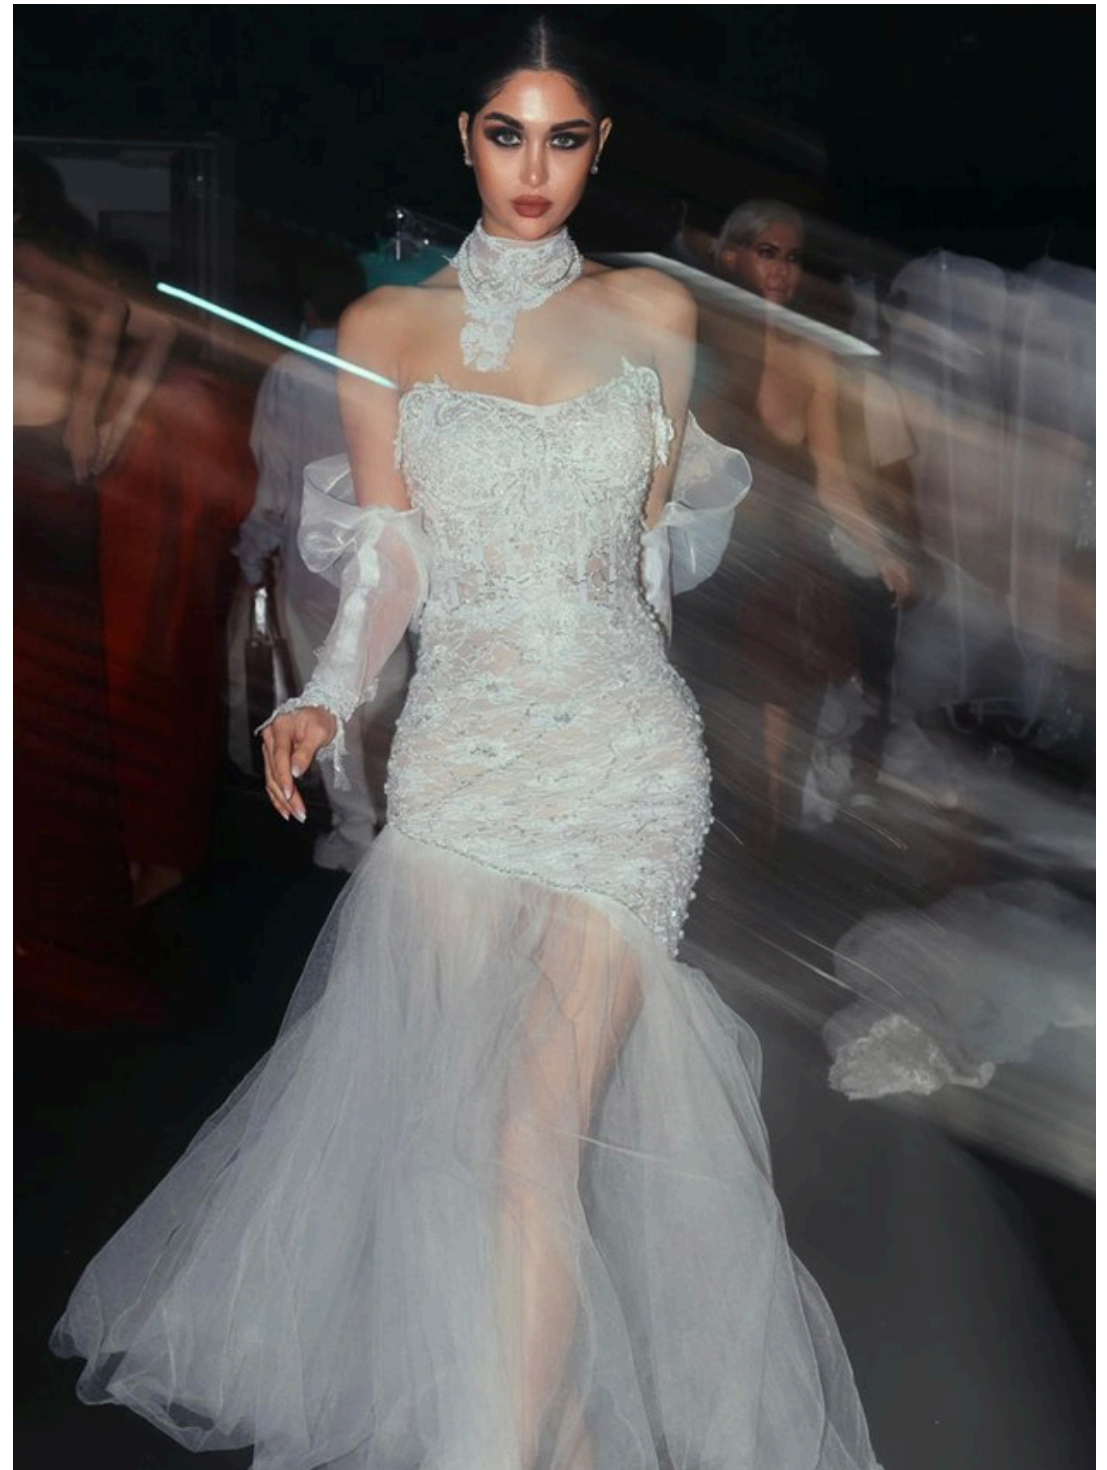

PRISTINE
MODELING AND EVENTS

info@pristine-models.com

+971 58 558 7096