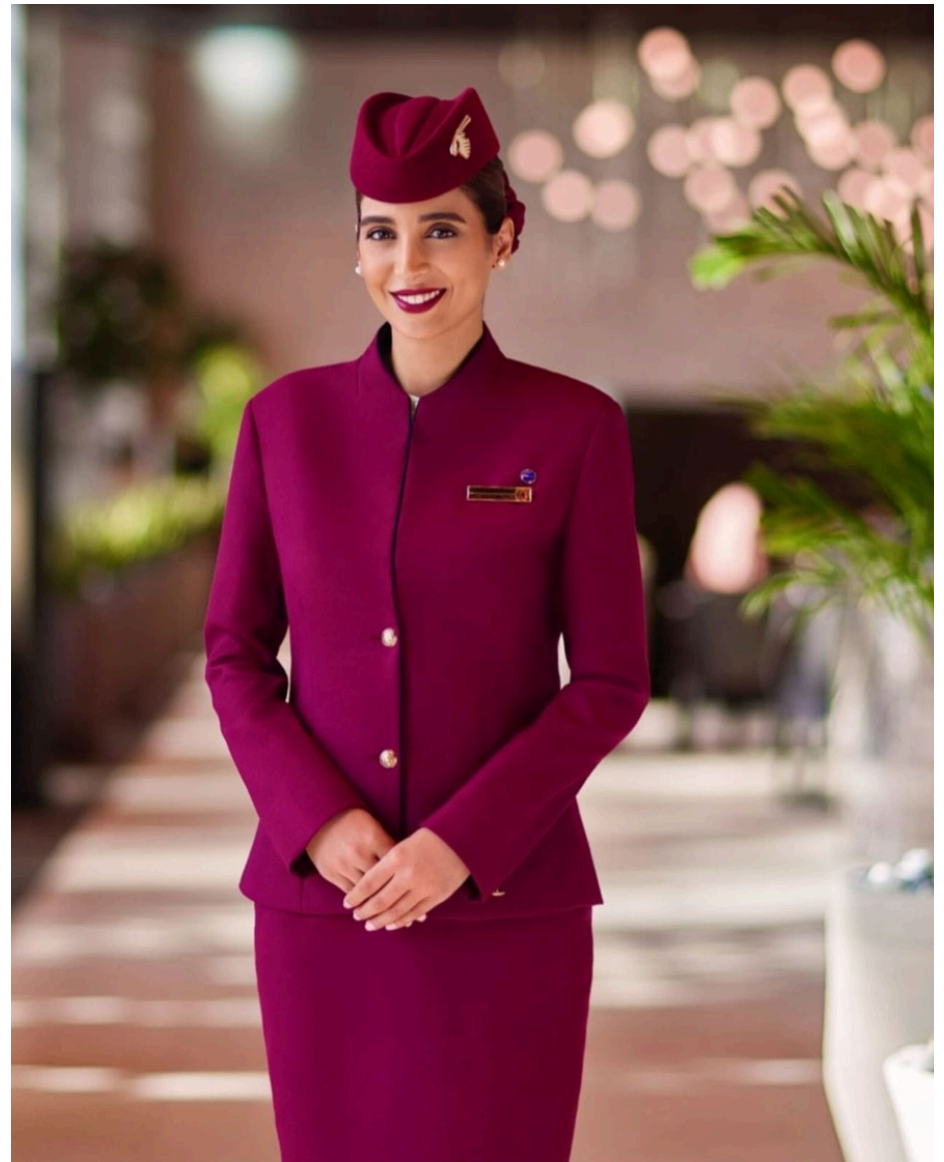

PRISTINE
MODELING AND EVENTS

info@pristine-models.com

[+971 58 558 7096](tel:+971585587096)