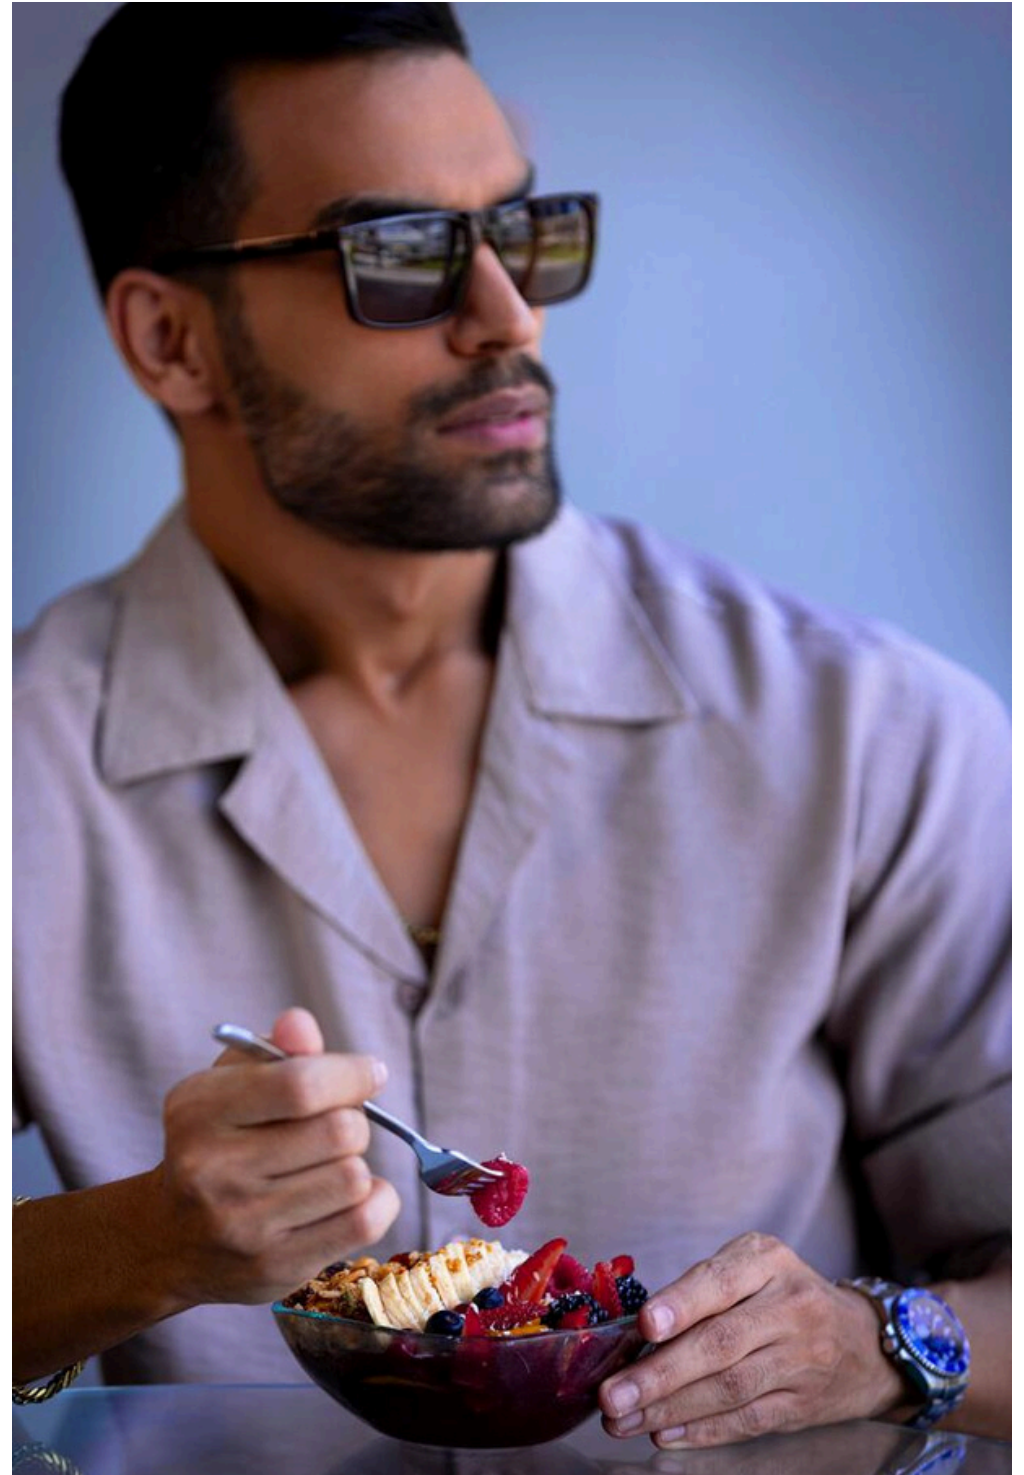

# Saman

---

Height: 182cm

Chest: 99cm

Waist: 69cm

Hips: 88cm

Shoes: 42

Dress: M/L

Hair: Black

Eyes: Brown

PRISTINE  
MODELING AND EVENTS

PRISTINE  
MODELING AND EVENTS

PRISTINE

MODELING AND EVENTS