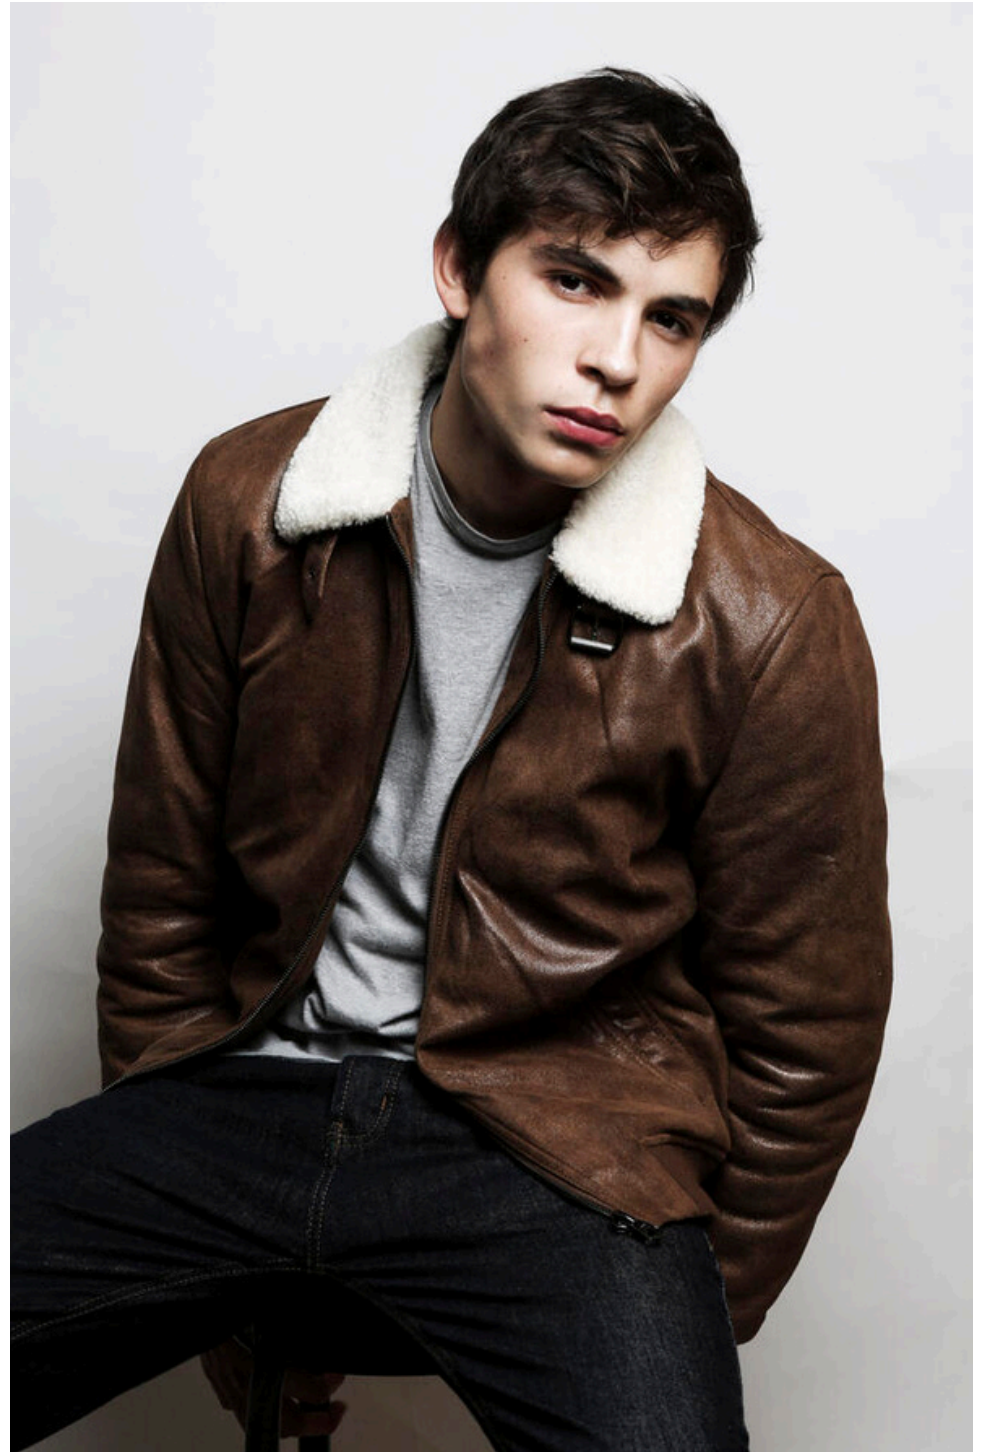

PRISTINE
MODELING AND EVENTS

info@pristine-models.com

+971 58 558 7096