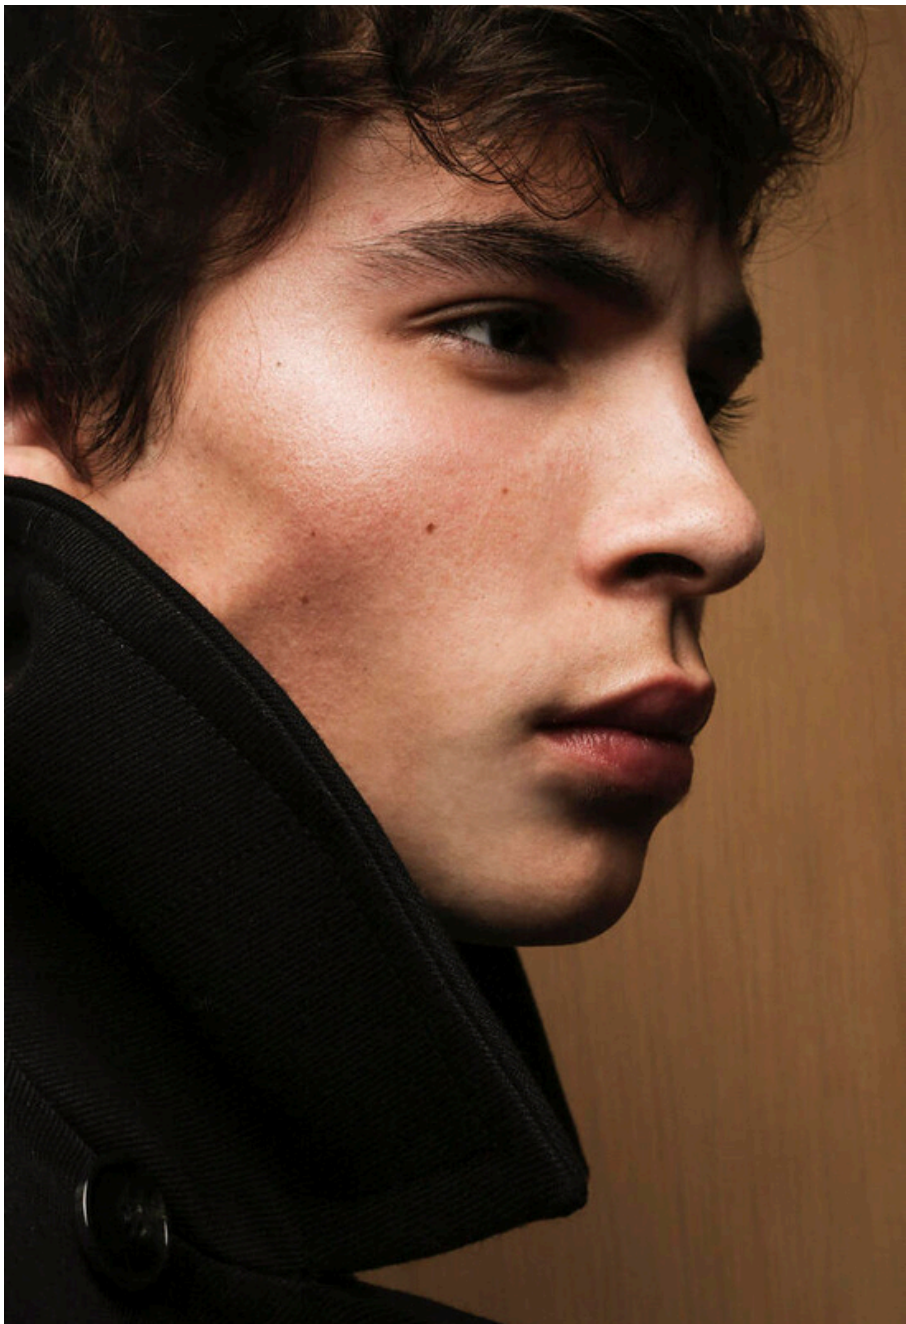

PRISTINE
MODELING AND EVENTS

info@pristine-models.com
+971 58 558 7096