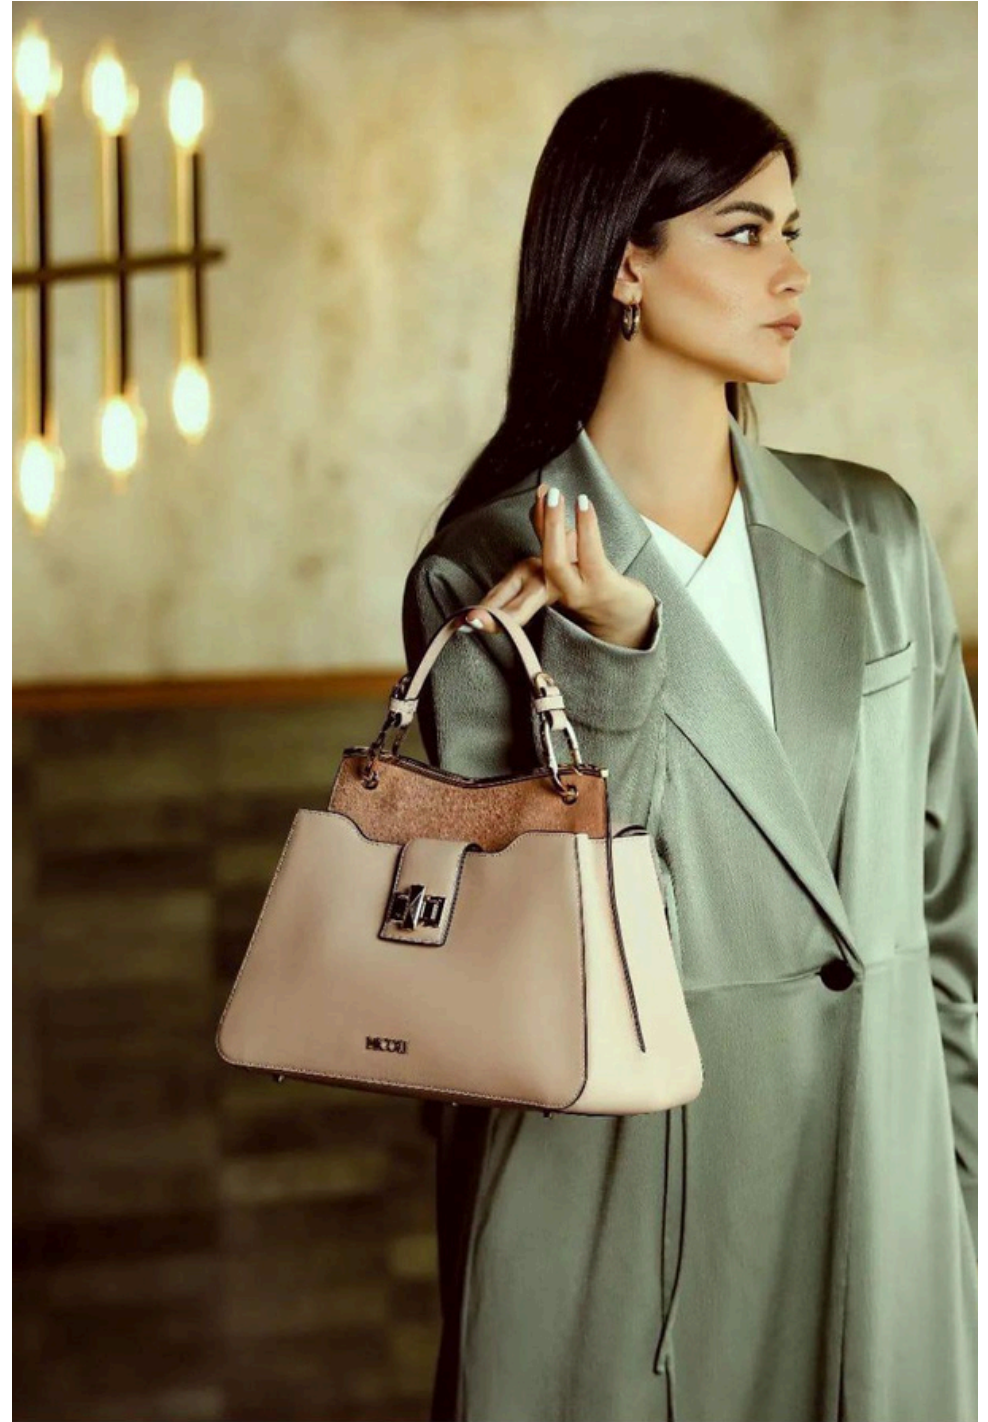

PRISTINE
MODELING AND EVENTS

info@pristine-models.com
+971 58 558 7096