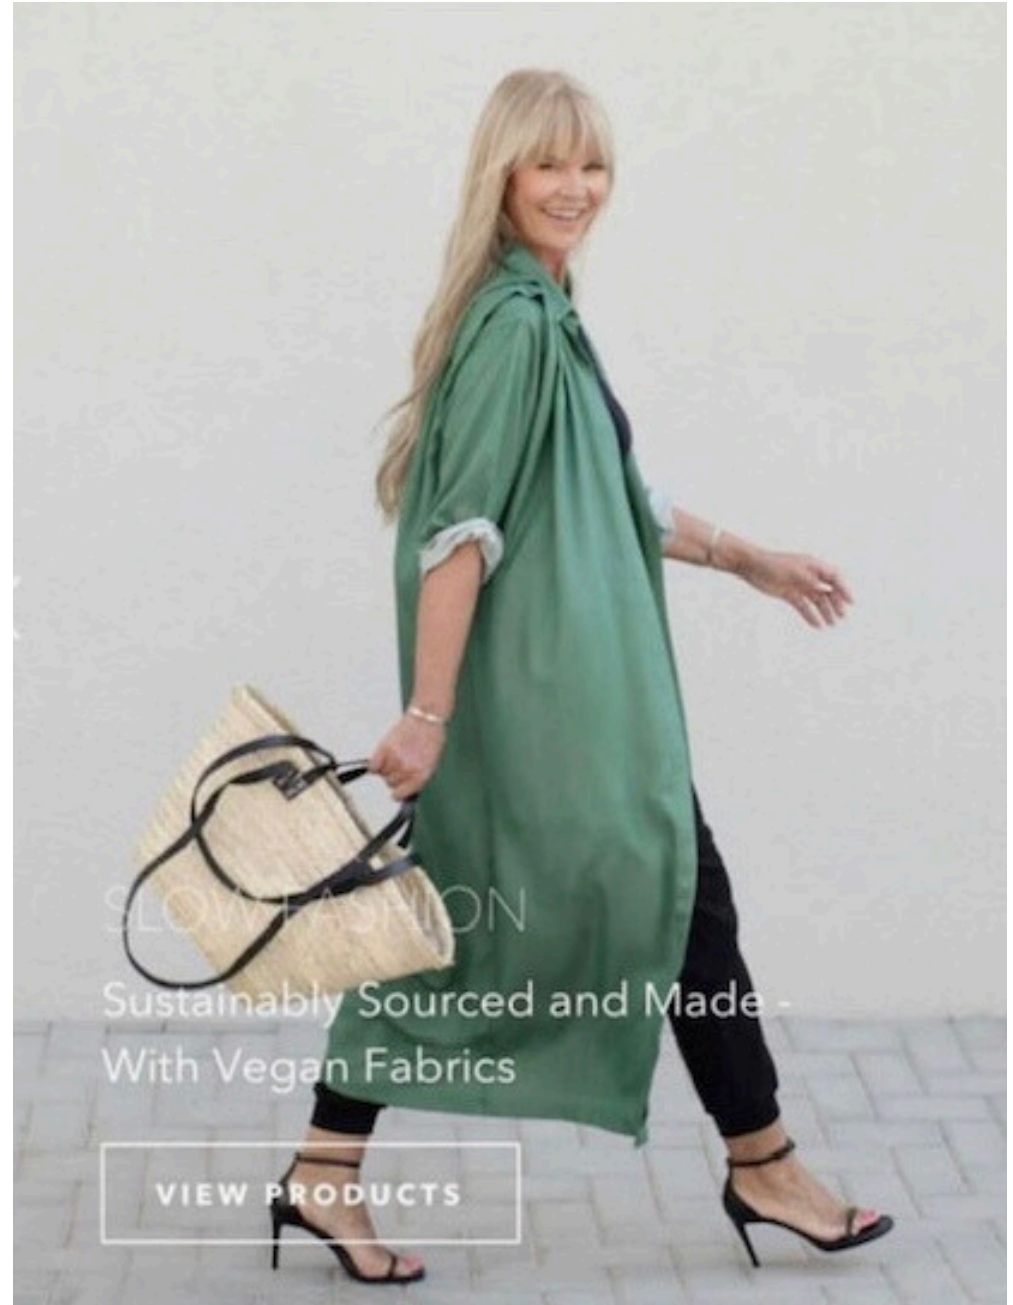

PRISTINE
MODELING AND EVENTS

info@pristine-models.com

[+971 58 558 7096](tel:+971585587096)

SLOW FASHION

Sustainably Sourced and Made -
With Vegan Fabrics

VIEW PRODUCTS