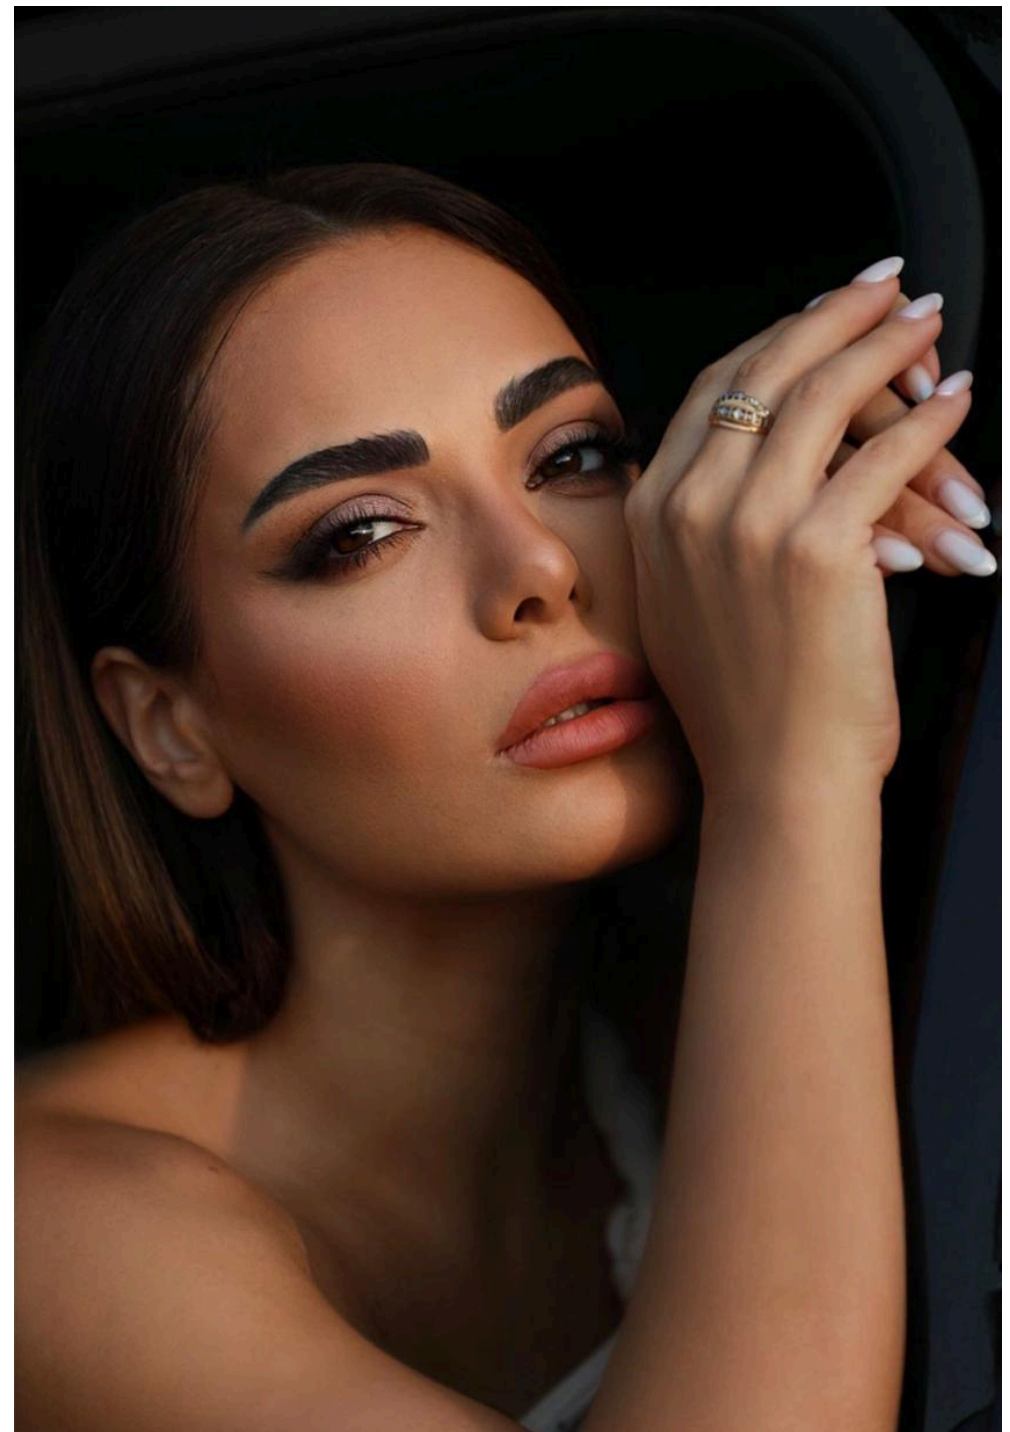

Sepideh

Height 166 cm

Chest 84 cm

Waist 64 cm

Hips 90 cm

Shoes 38

Dress M

Hair Brown

Eyes Brown

PRISTINE
MODELING AND EVENTS

info@pristine-models.com

[+971 58 558 7096](tel:+971585587096)