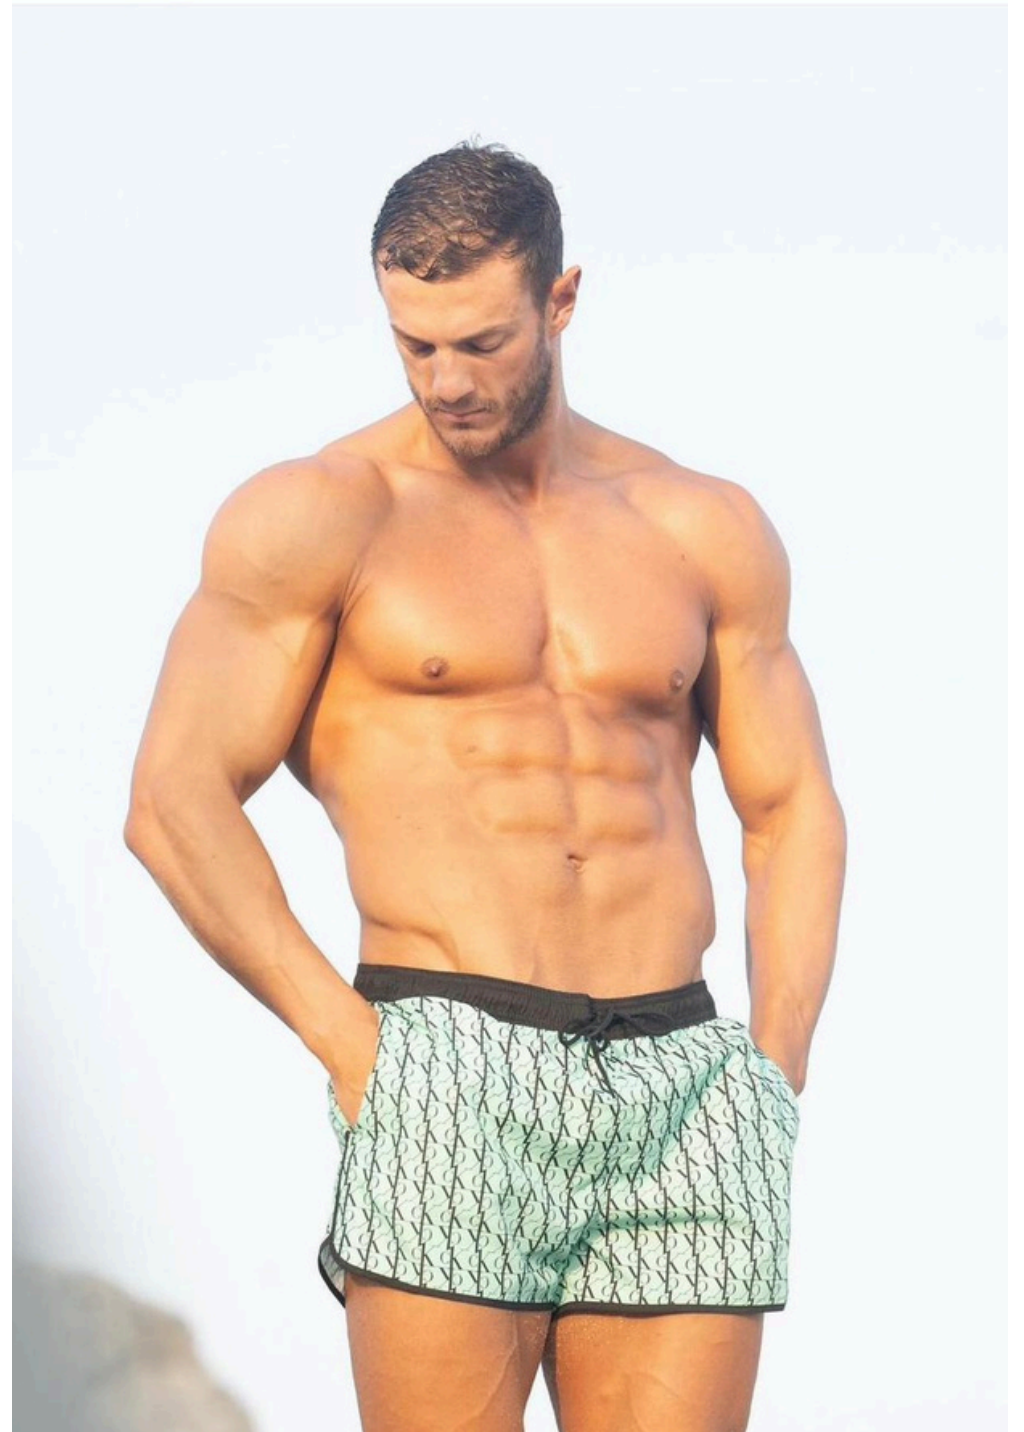

PRISTINE
MODELING AND EVENTS

info@pristine-models.com

[+971 58 558 7096](tel:+971585587096)