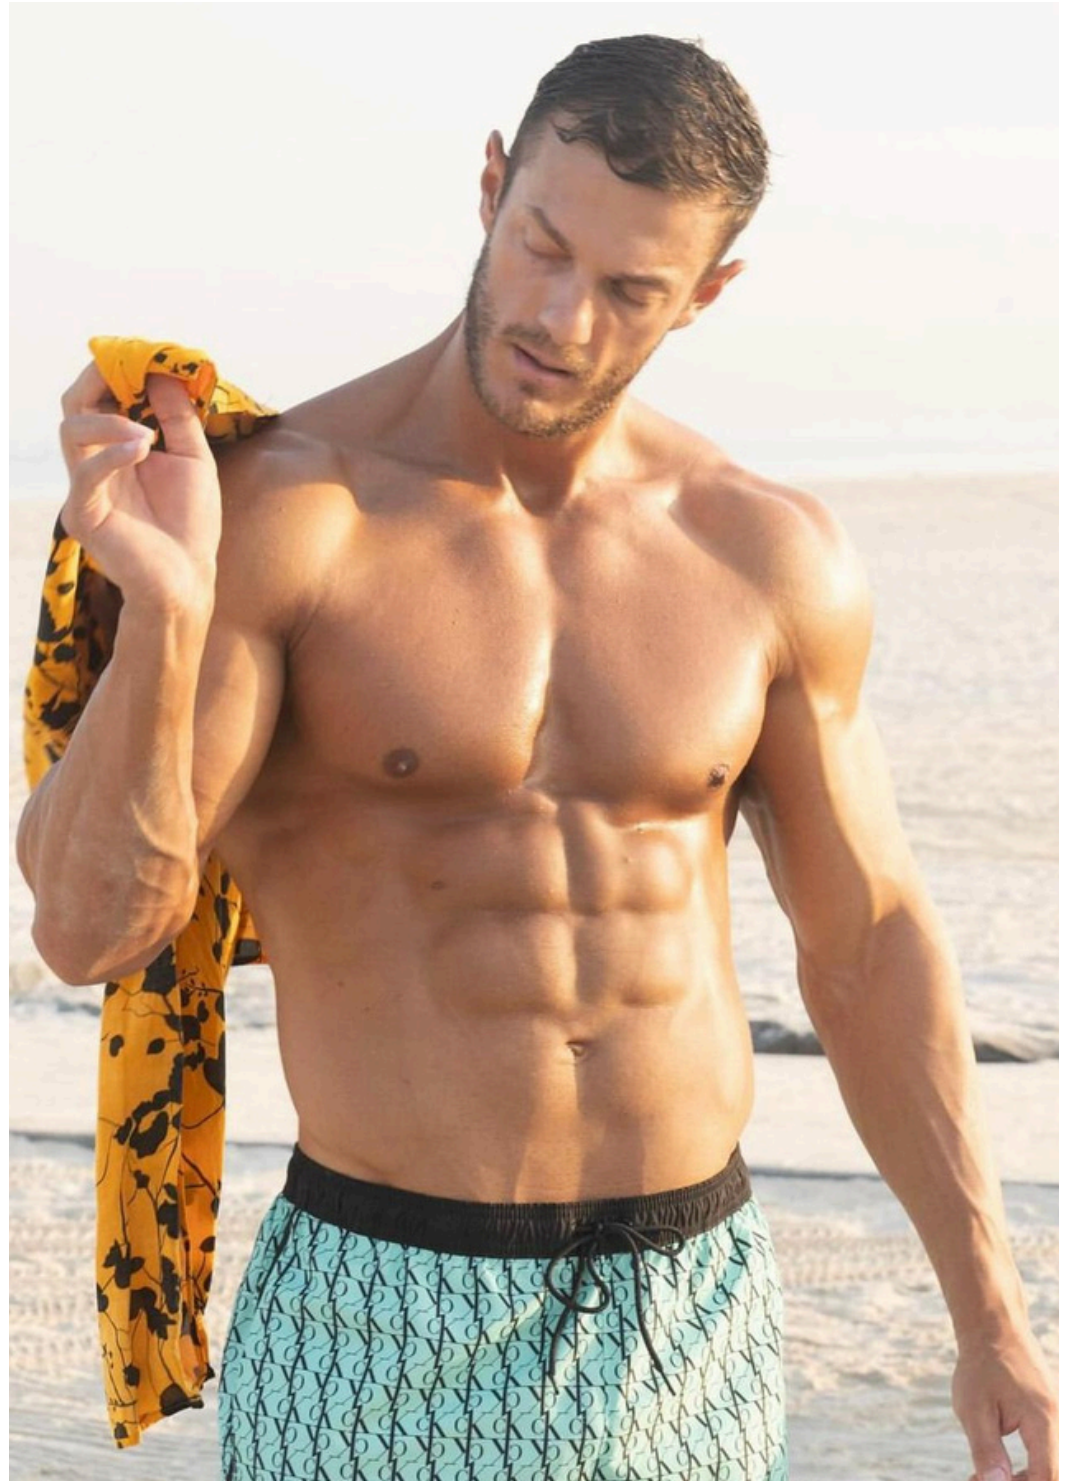

Siarhei

Height: 200 cm
Chest: 127cm
Waist: 100cm
Hips: 115cm
Shoes: 47
Dress: XXL
Hair: Brown
Eyes: Blue/Green

PRISTINE

MODELING AND EVENTS

info@pristine-models.com

[+971 58 558 7096](tel:+91585587096)

PRISTINE
MODELING AND EVENTS