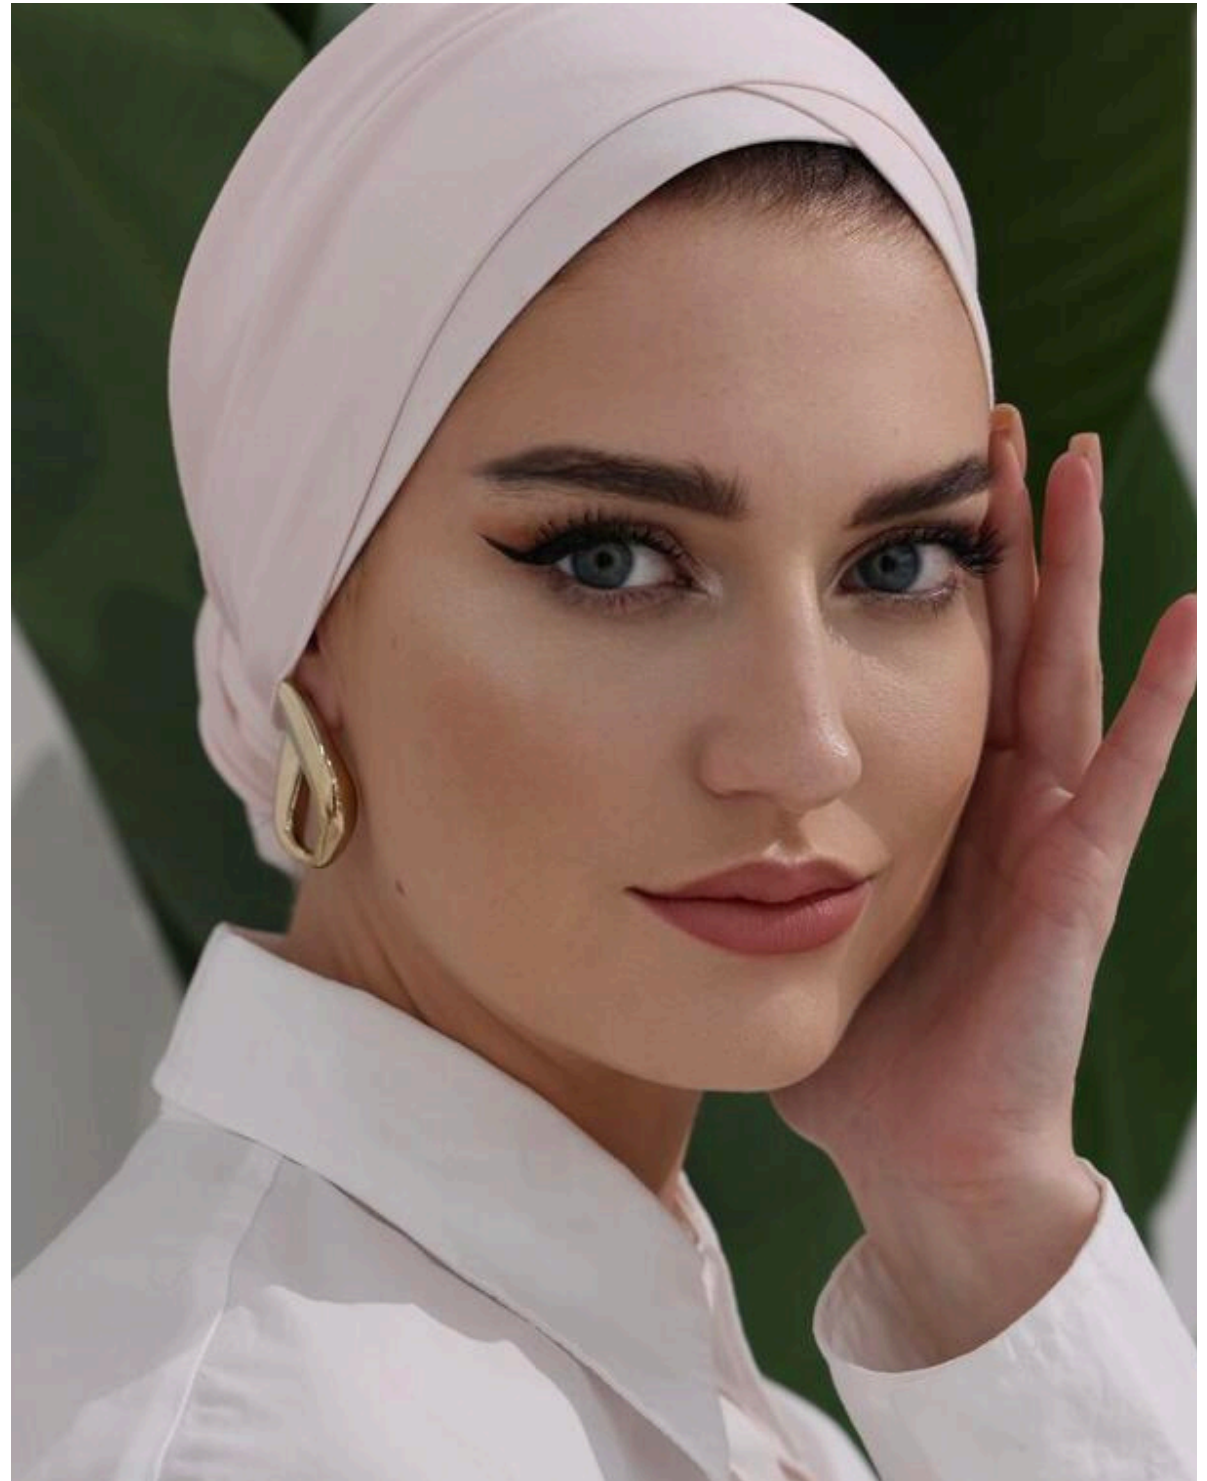

Viktorija L

Height: 175cm

Chest: 82cm

Waist: 60cm

Hips: 90cm

Shoes: 38/39

Dress: XS/S

Hair: Brown

Eyes: Blue

PRISTINE
MODELING AND EVENTS

PRISTINE
MODELING AND EVENTS

PRISTINE

MODELING AND EVENTS