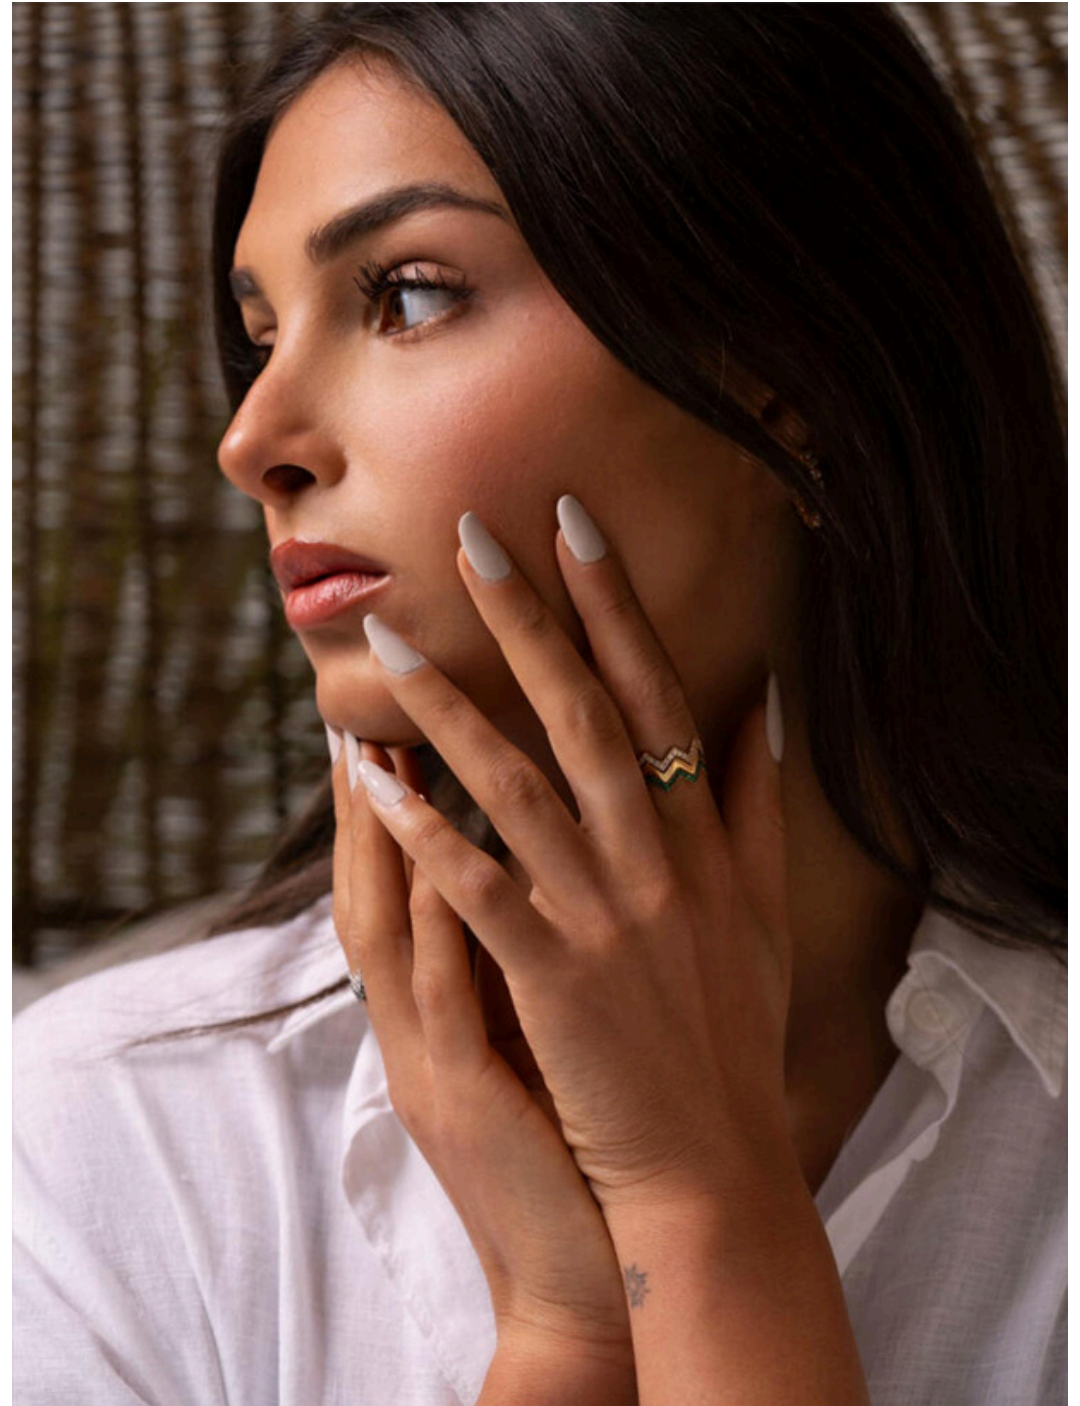

PRISTINE
MODELING AND EVENTS