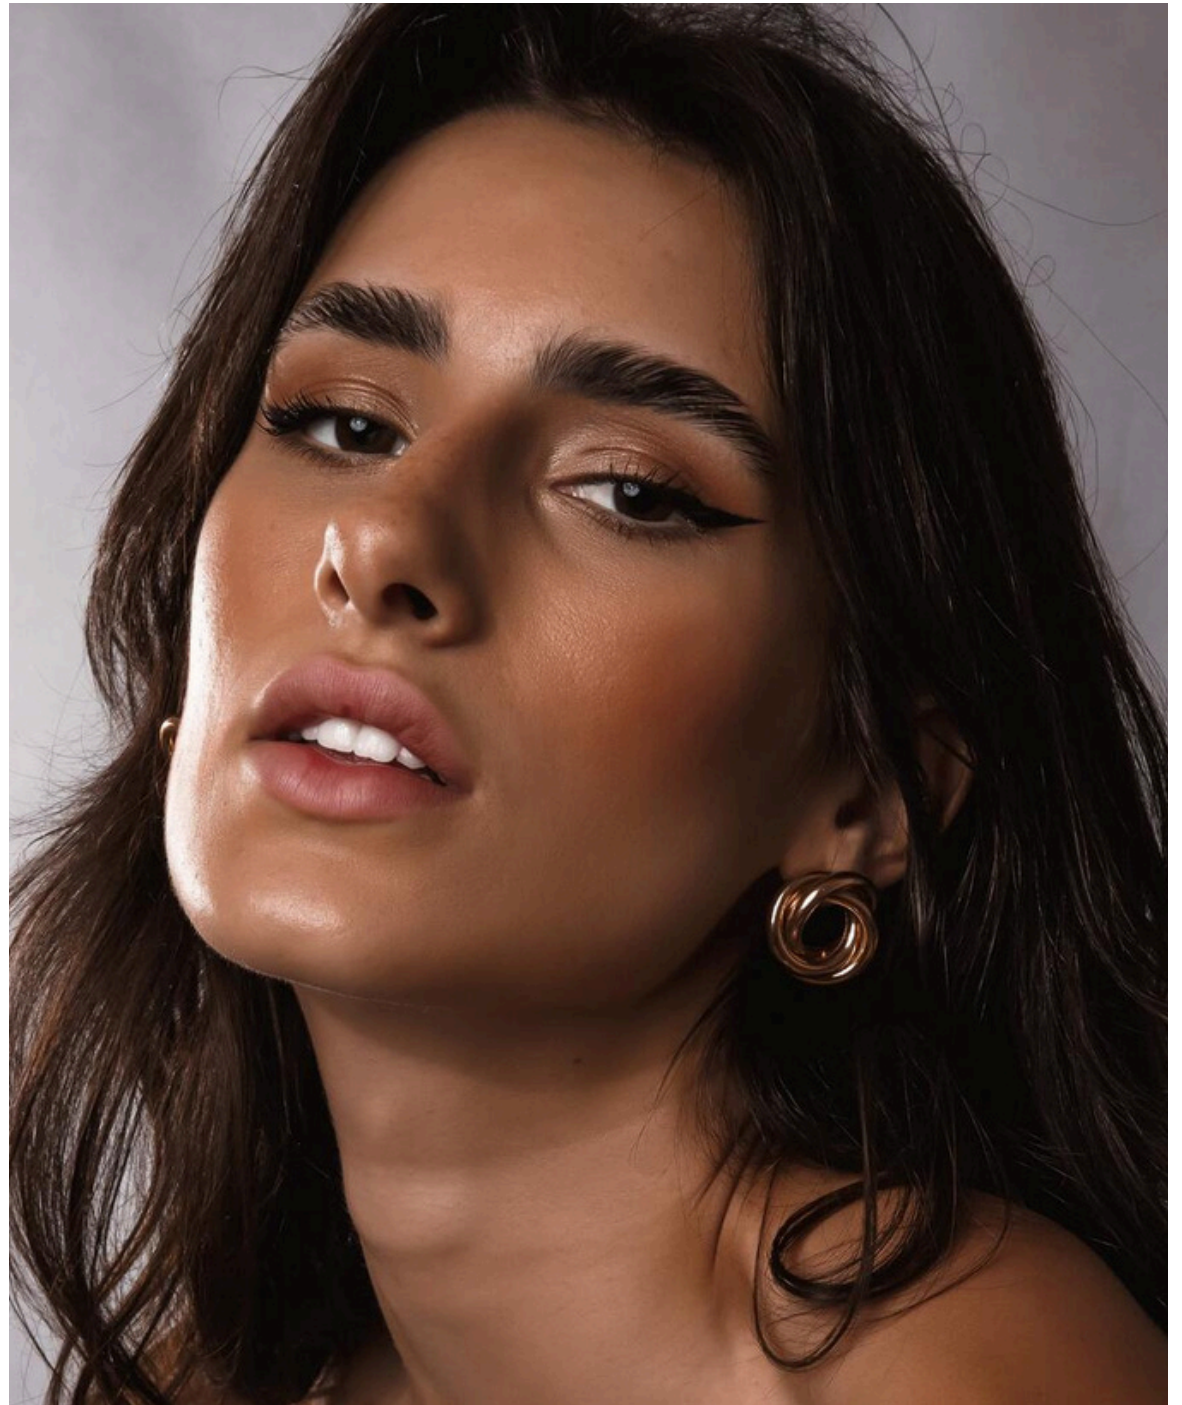

Ana Paula

Height: 174cm

Chest: 79cm

Waist: 64cm

Hips: 95cm

Shoes: 38

Dress: S

Eyes: Brown

Hair: Brown

PRISTINE info@pristine-models.com
+971 58 558 7096

MODELING AND EVENTS