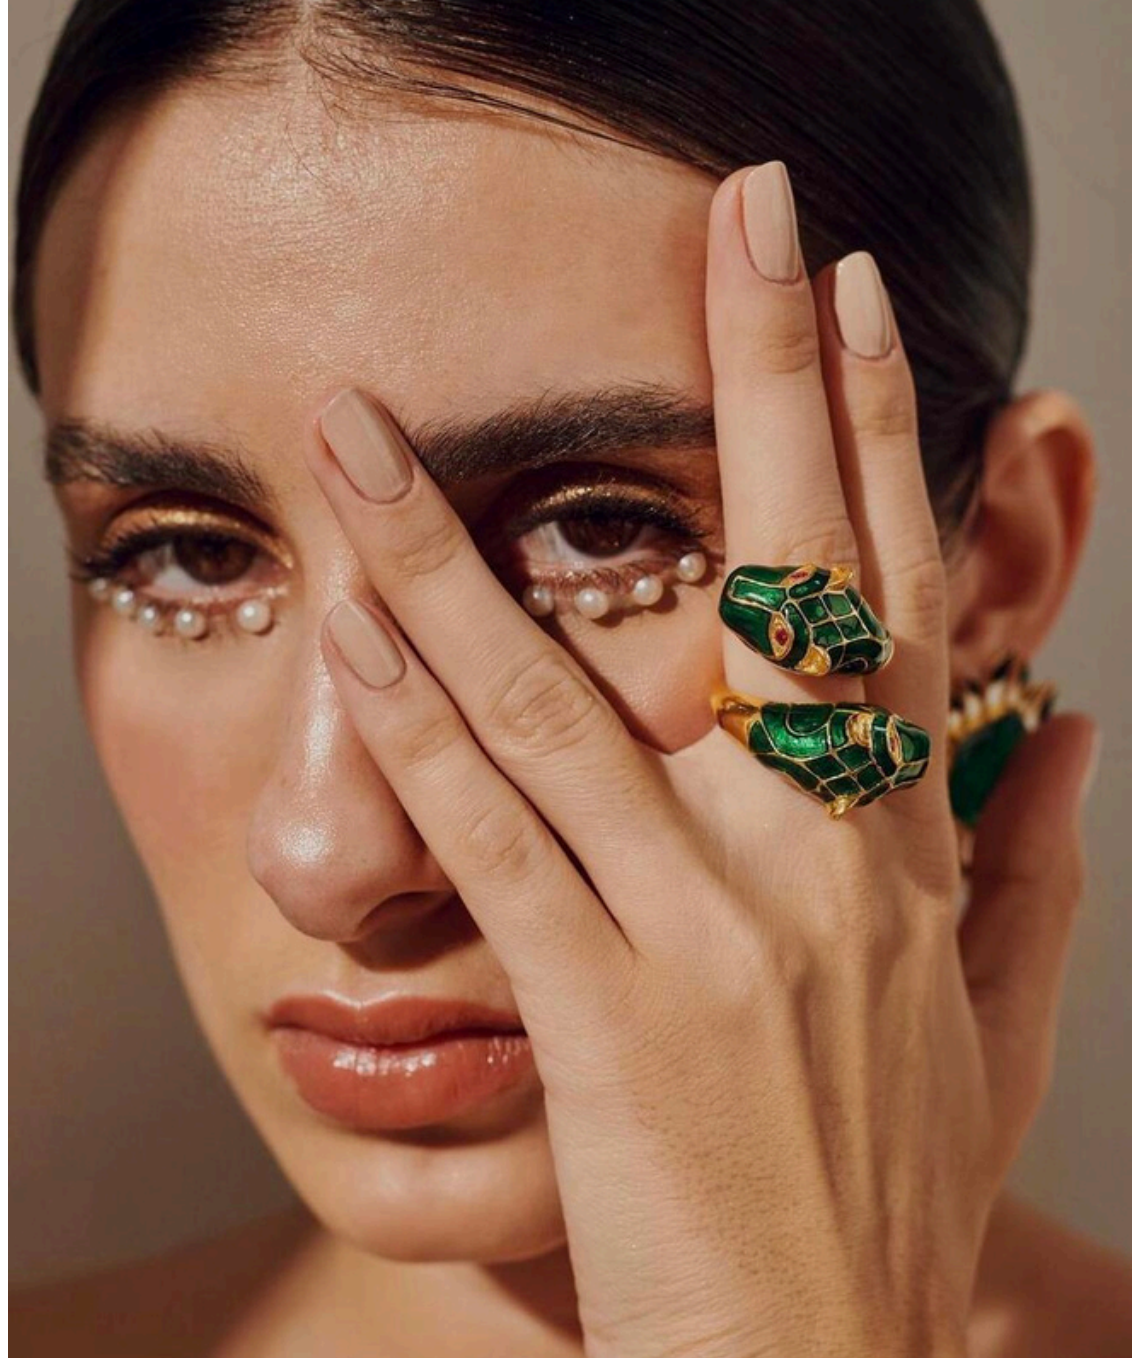

PRISTINE
MODELING AND EVENTS