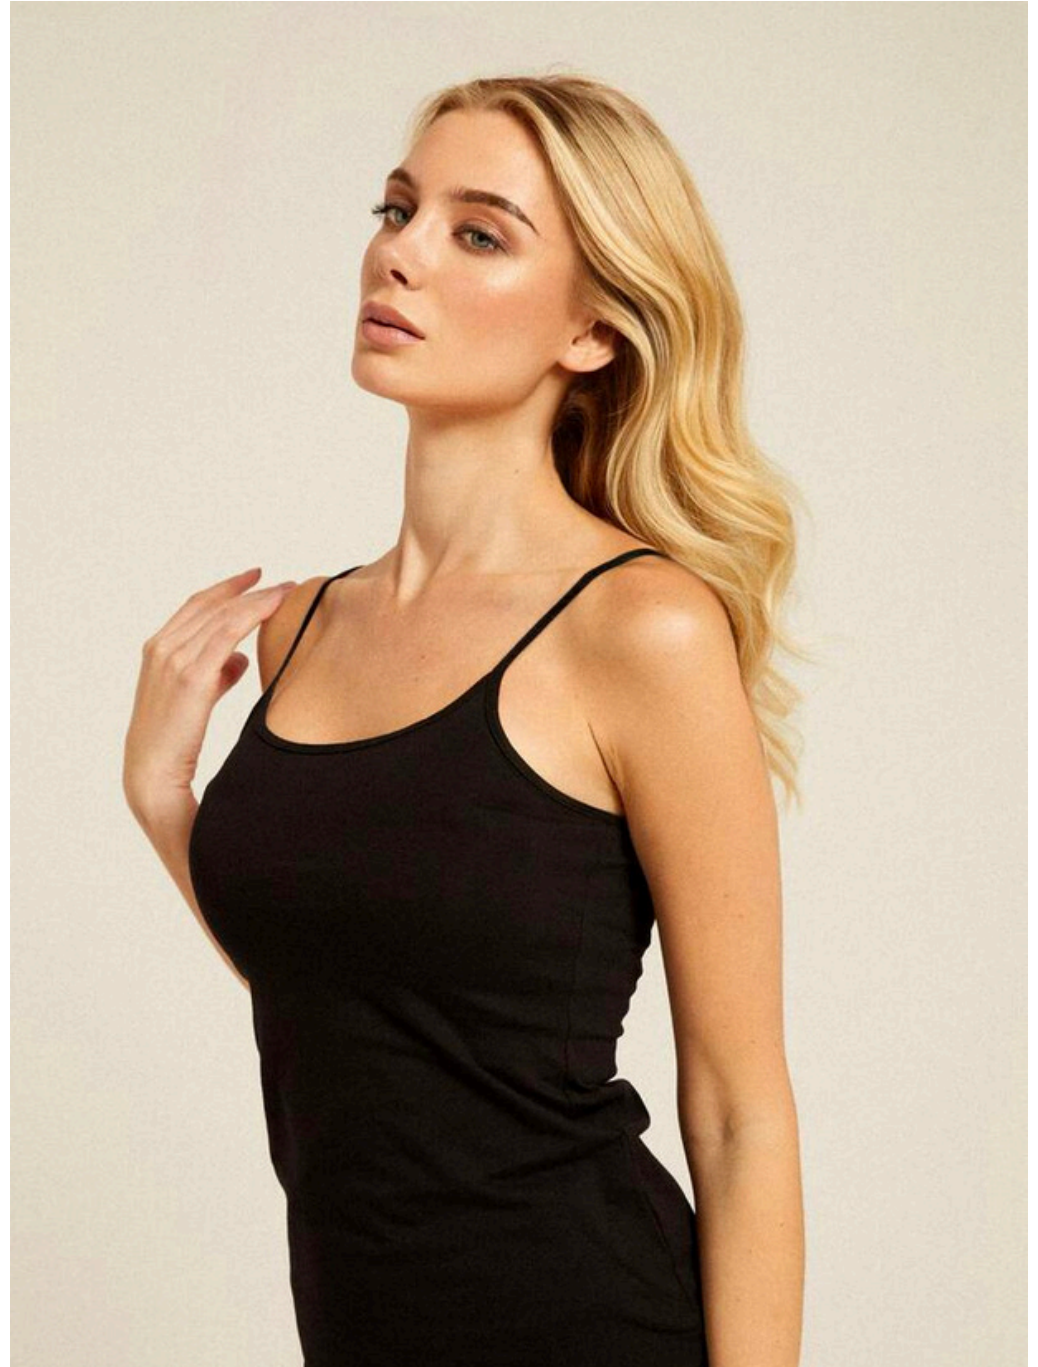

PRISTINE
MODELING AND EVENTS