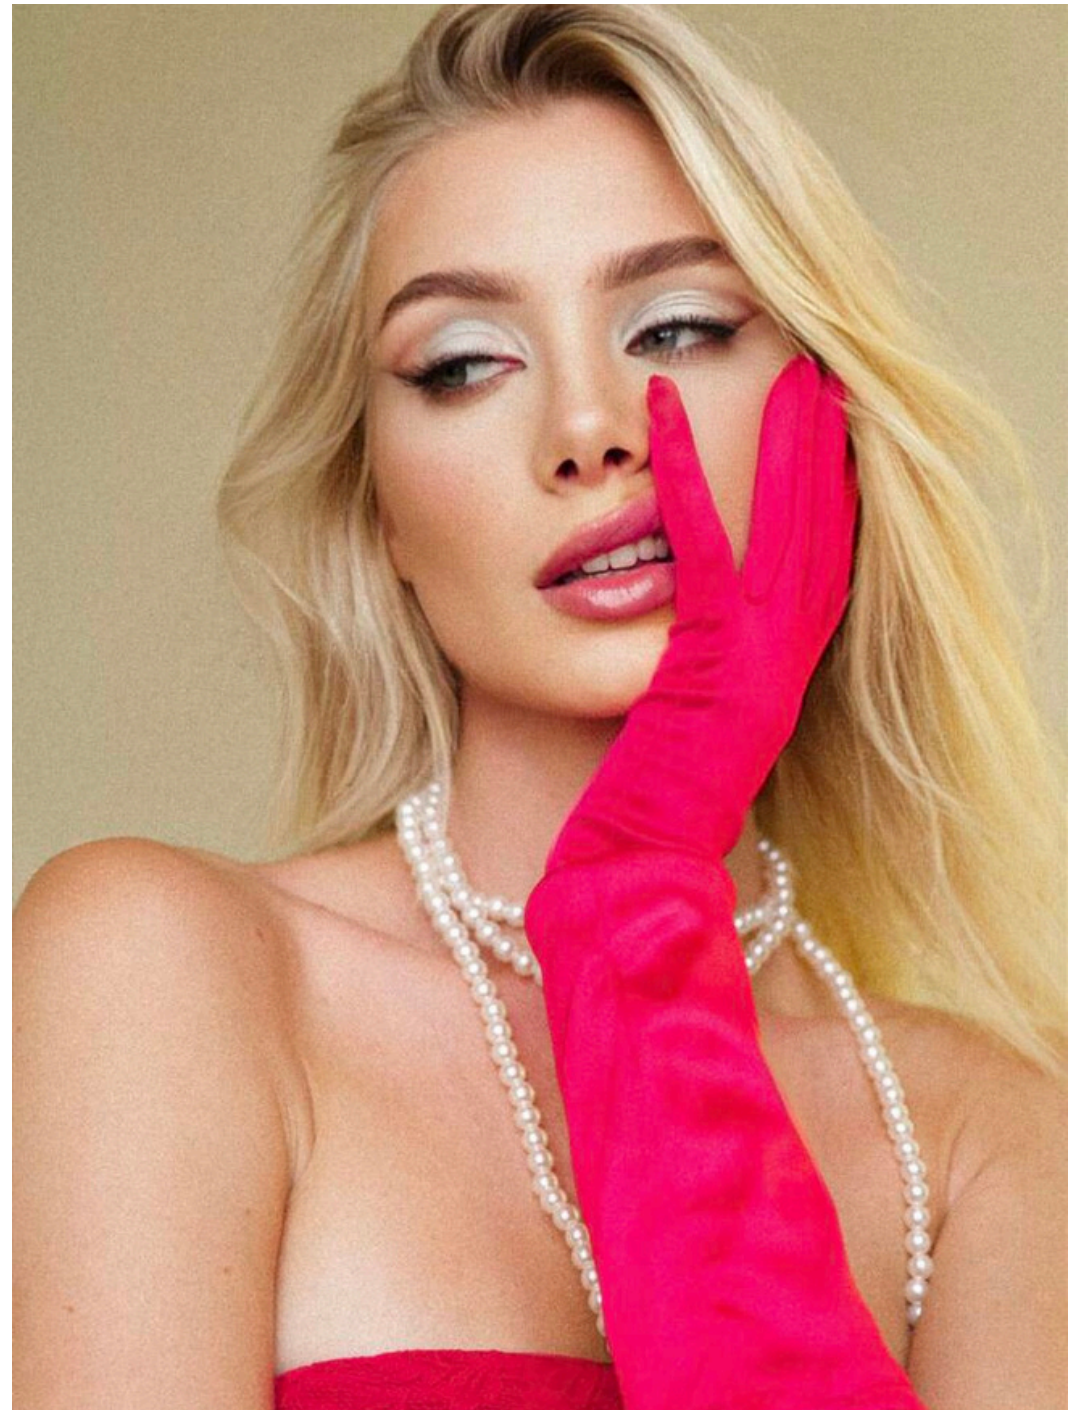

PRISTINE
MODELING AND EVENTS