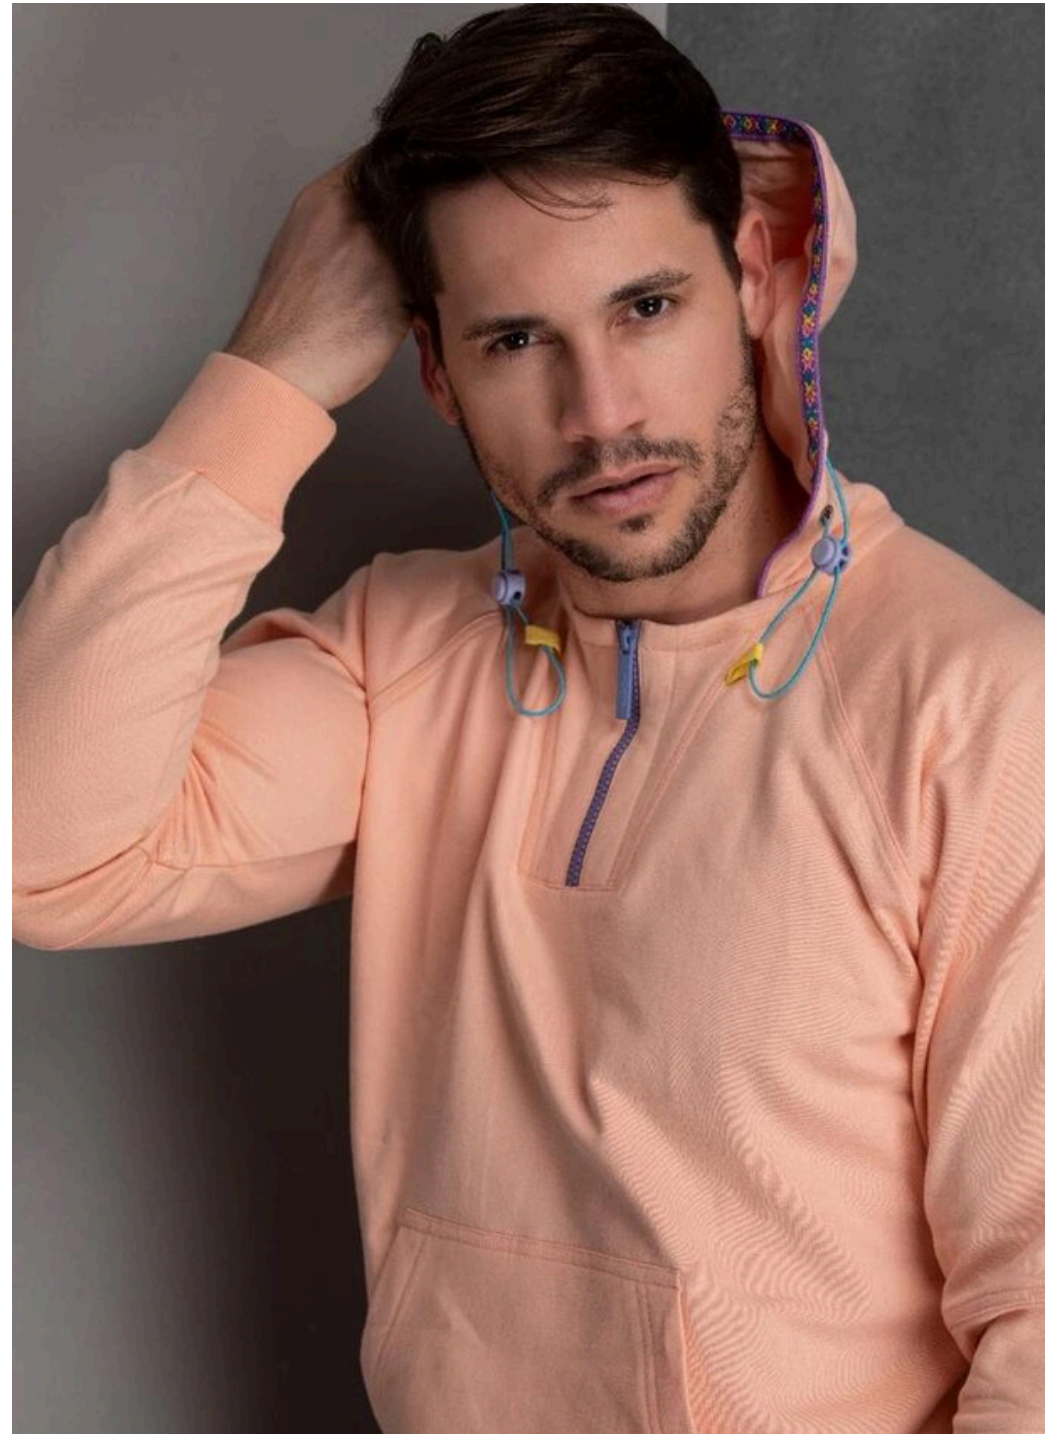

PRISTINE
MODELING AND EVENTS