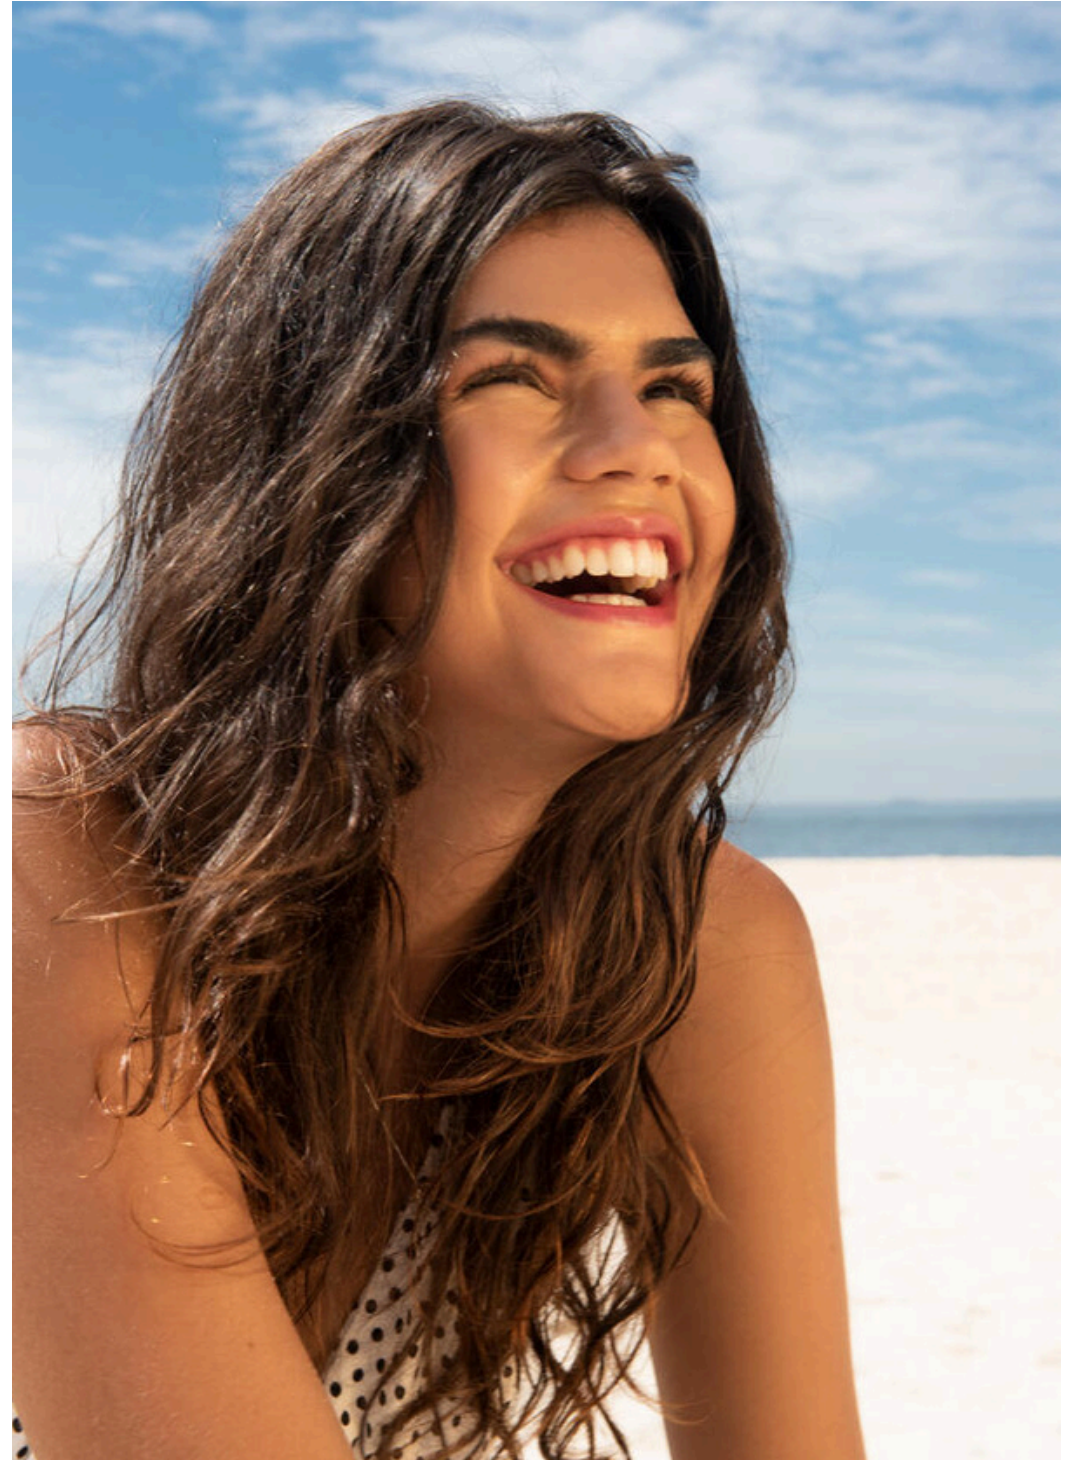

PRISTINE

MODELING AND EVENTS