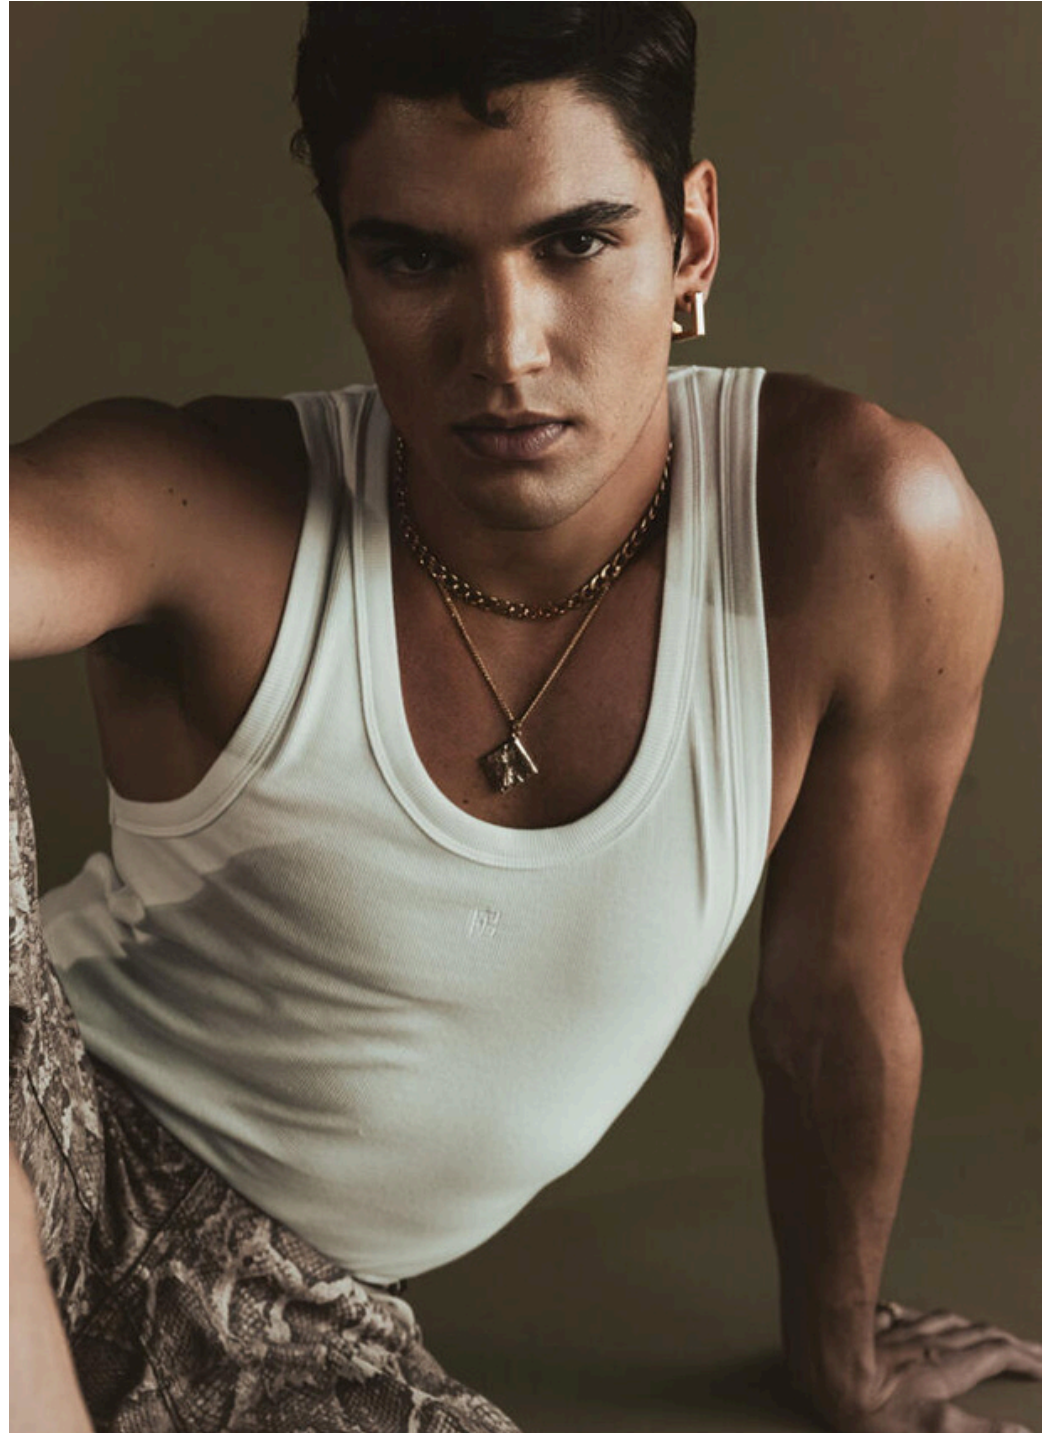

PRISTINE
MODELING AND EVENTS