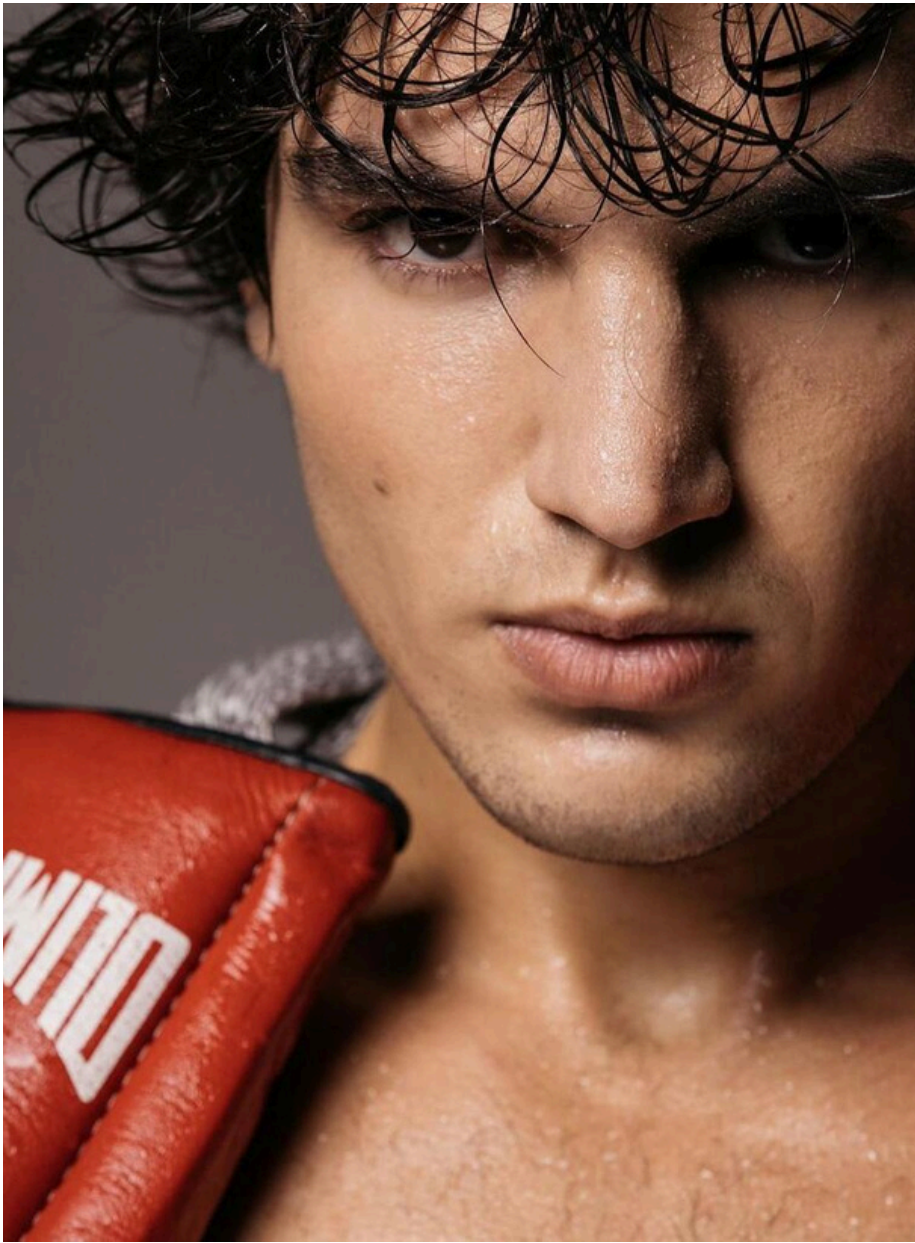

PRISTINE

MODELING AND EVENTS