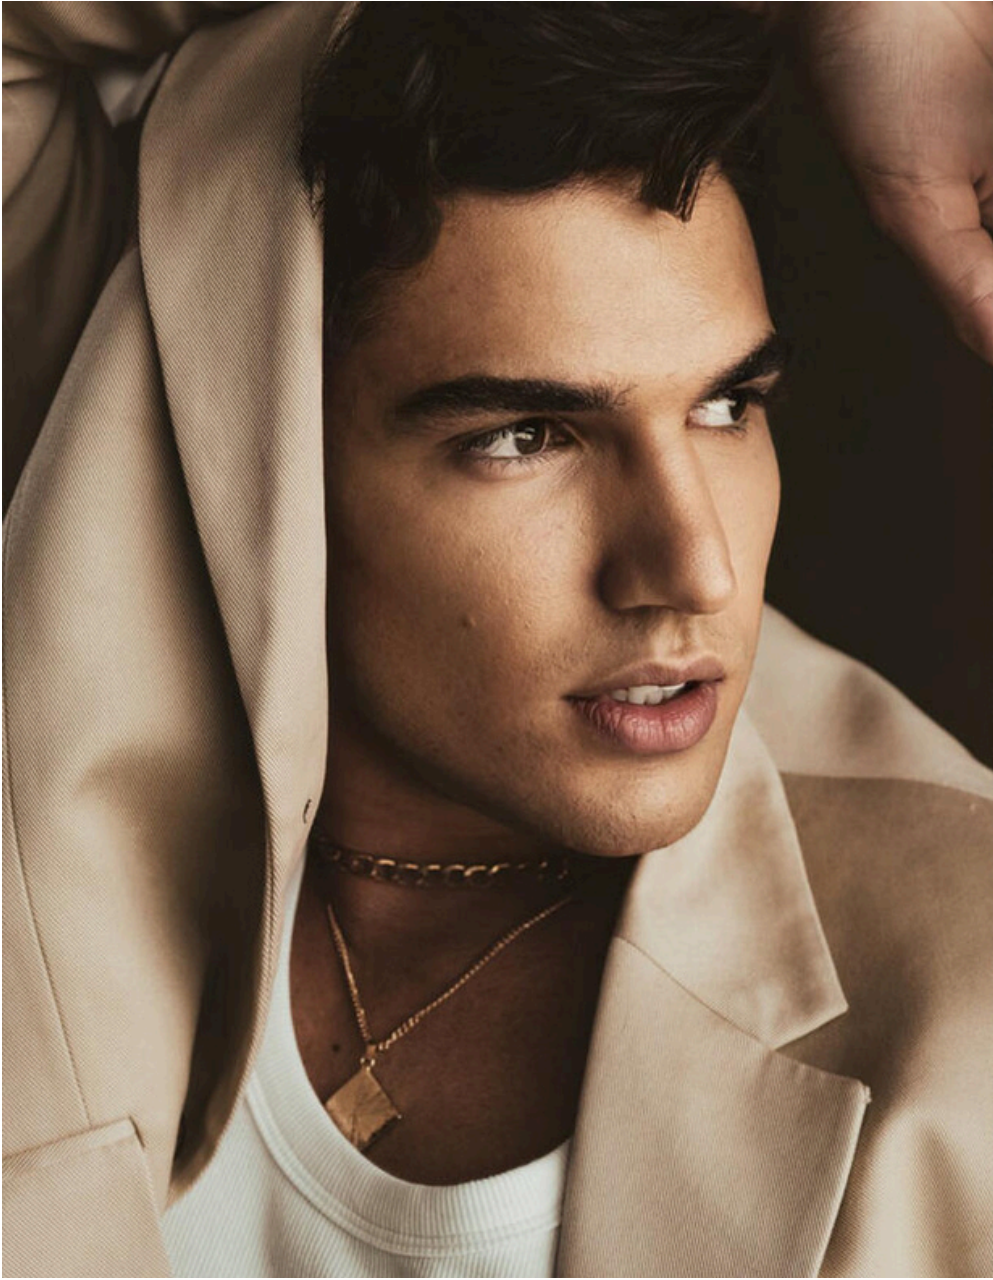

PRISTINE
MODELING AND EVENTS