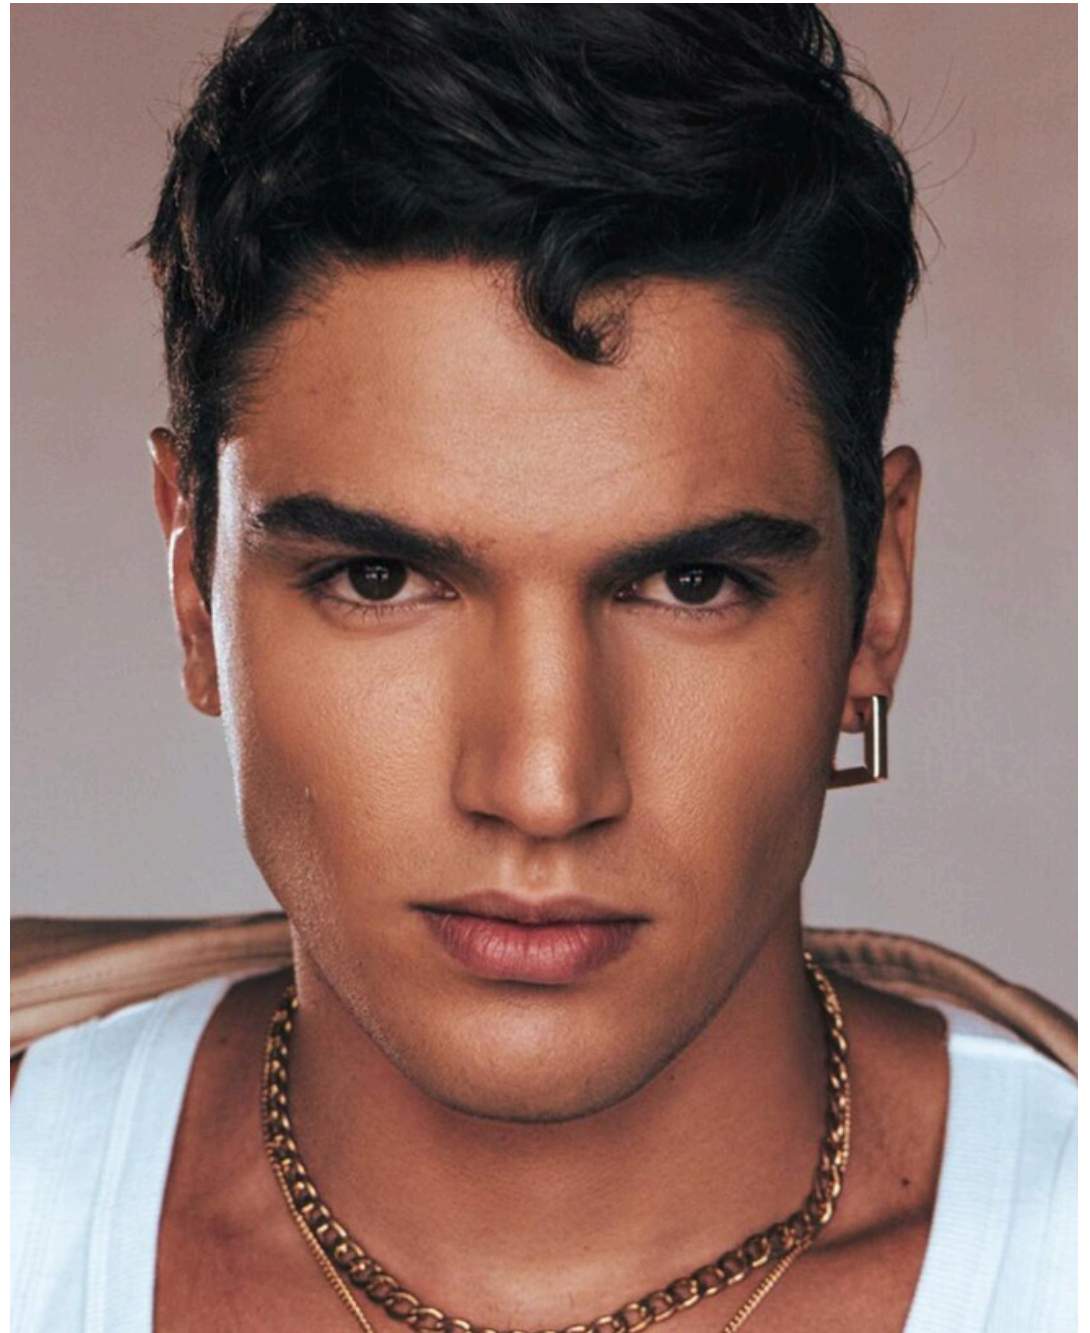

Matheus M

Height: 188cm

Chest: 99cm

Waist: 79cm

Hips: 93cm

Shoes: 44

Dress: M/L

Hair: Brown

Eyes: Brown

PRISTINE info@pristine-models.com
+971 58 558 7096

MODELING AND EVENTS