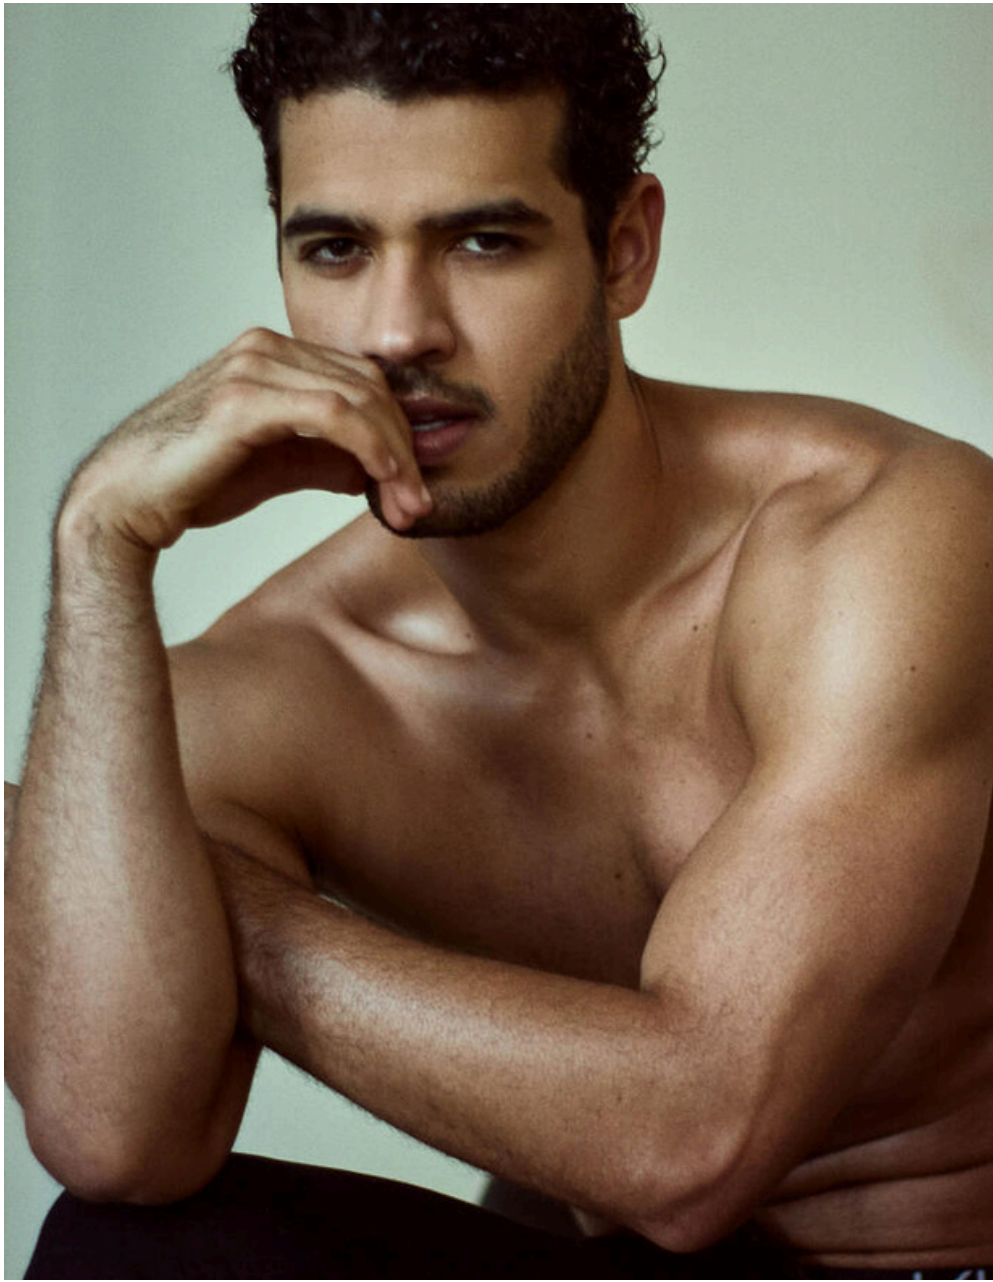

PRISTINE

MODELING AND EVENTS