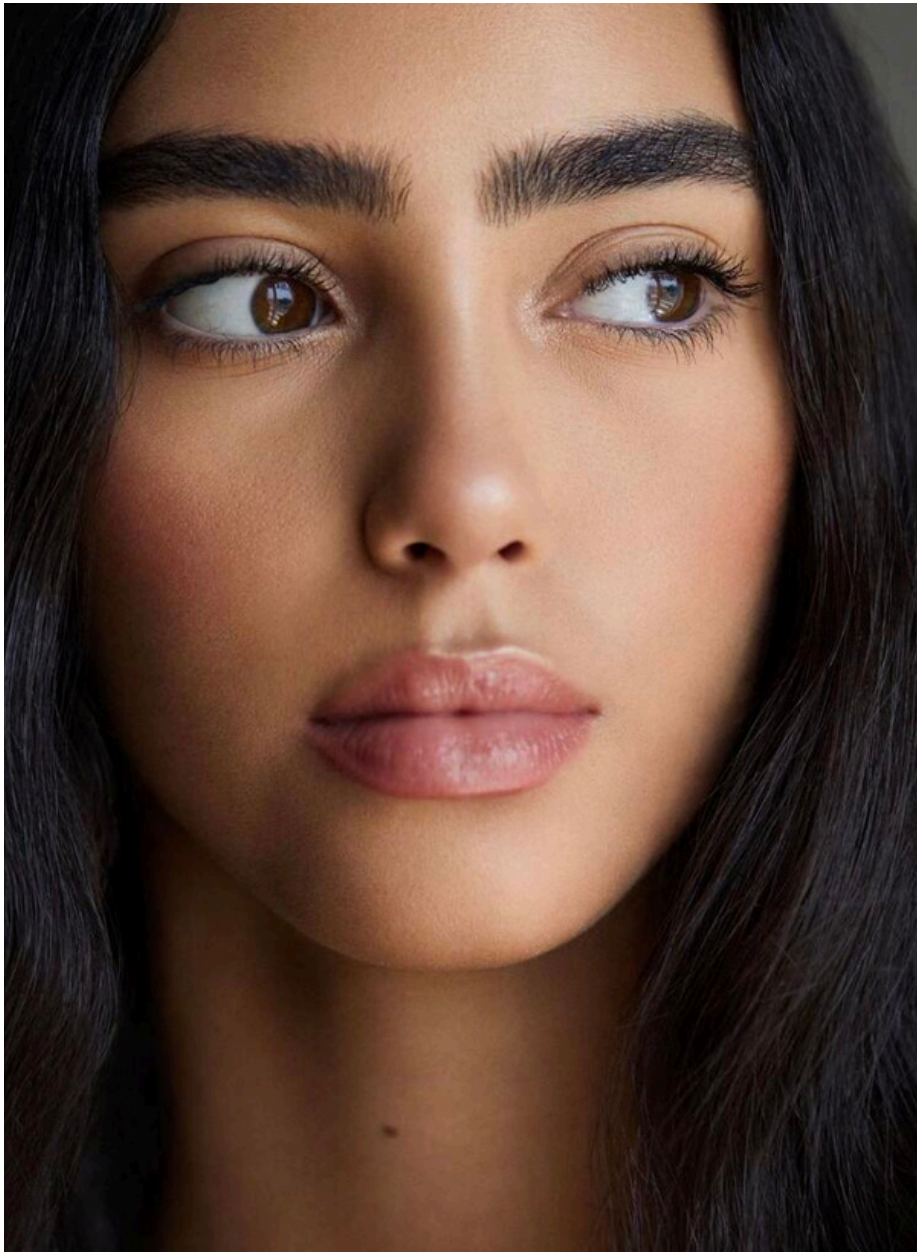

PRISTINE
MODELING AND EVENTS