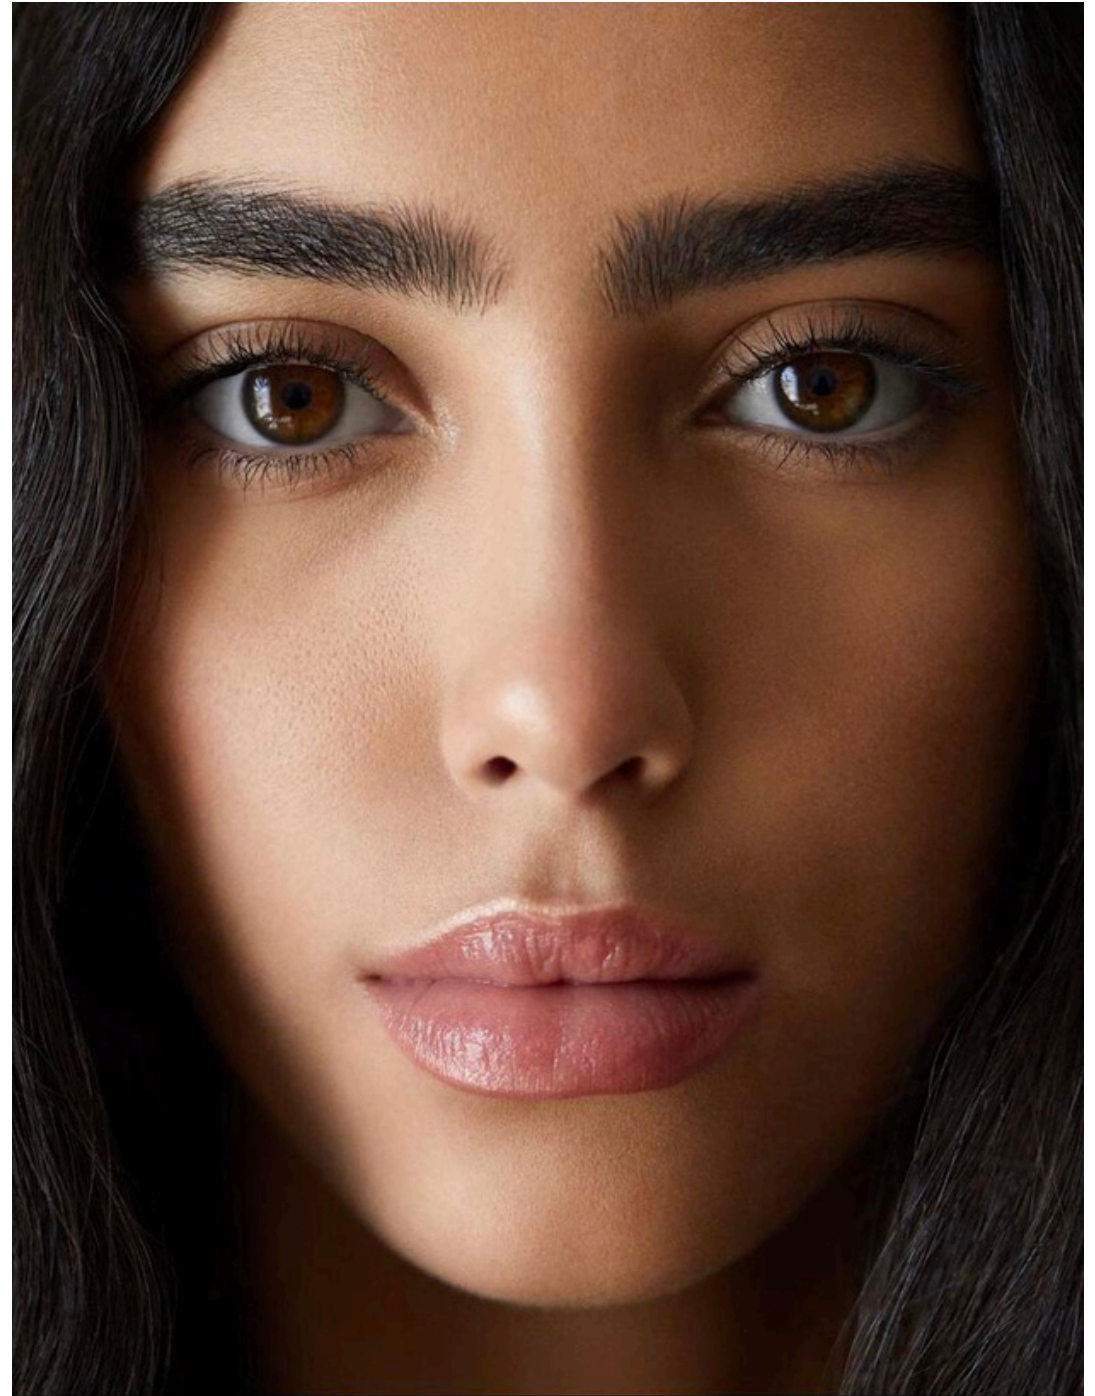

Nour A

Height: 173cm

Chest: 78cm

Waist: 53cm

Hips: 78cm

Shoes: 41

Dress: XS

Hair: Brown

Eyes: Hazel

PRISTINE info@pristine-models.com
+971 58 558 7096

MODELING AND EVENTS