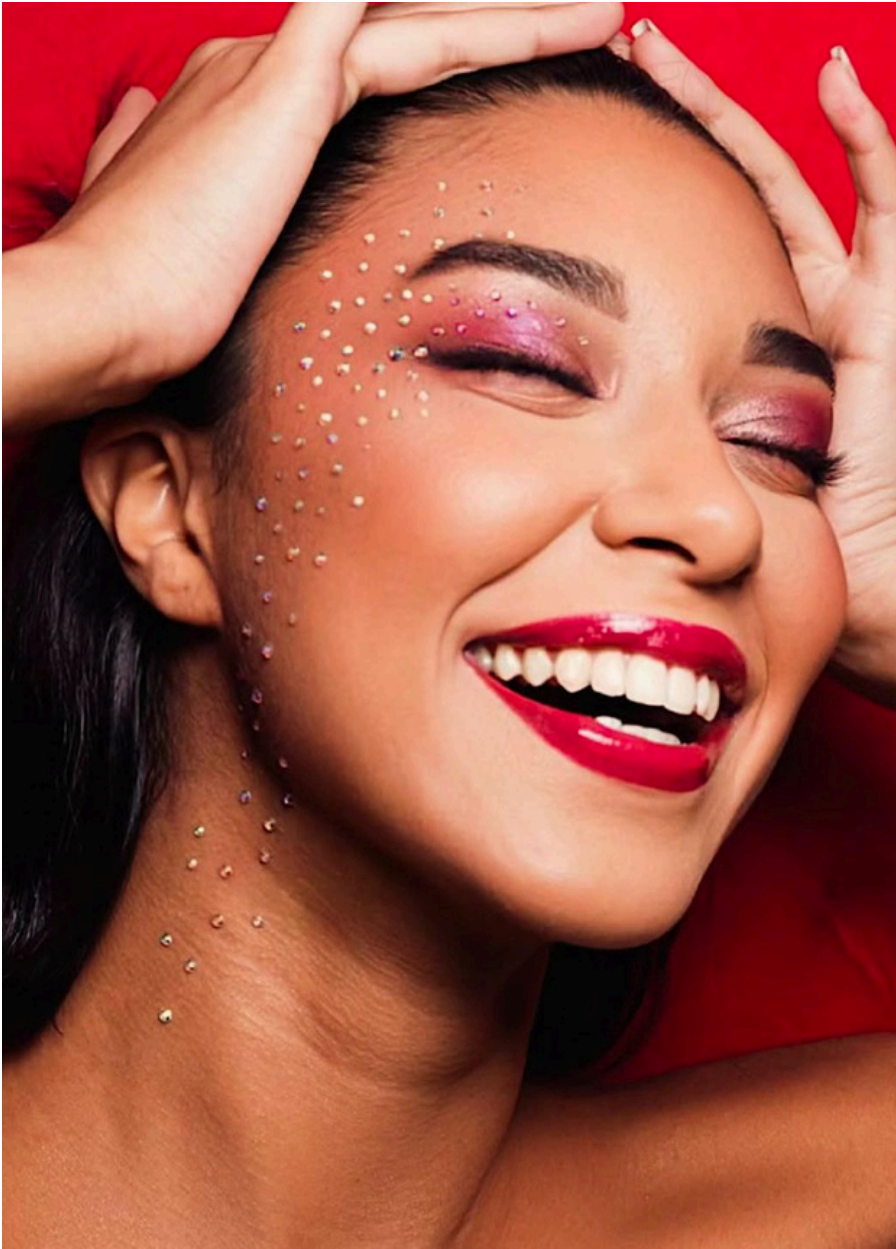

PRISTINE

MODELING AND EVENTS