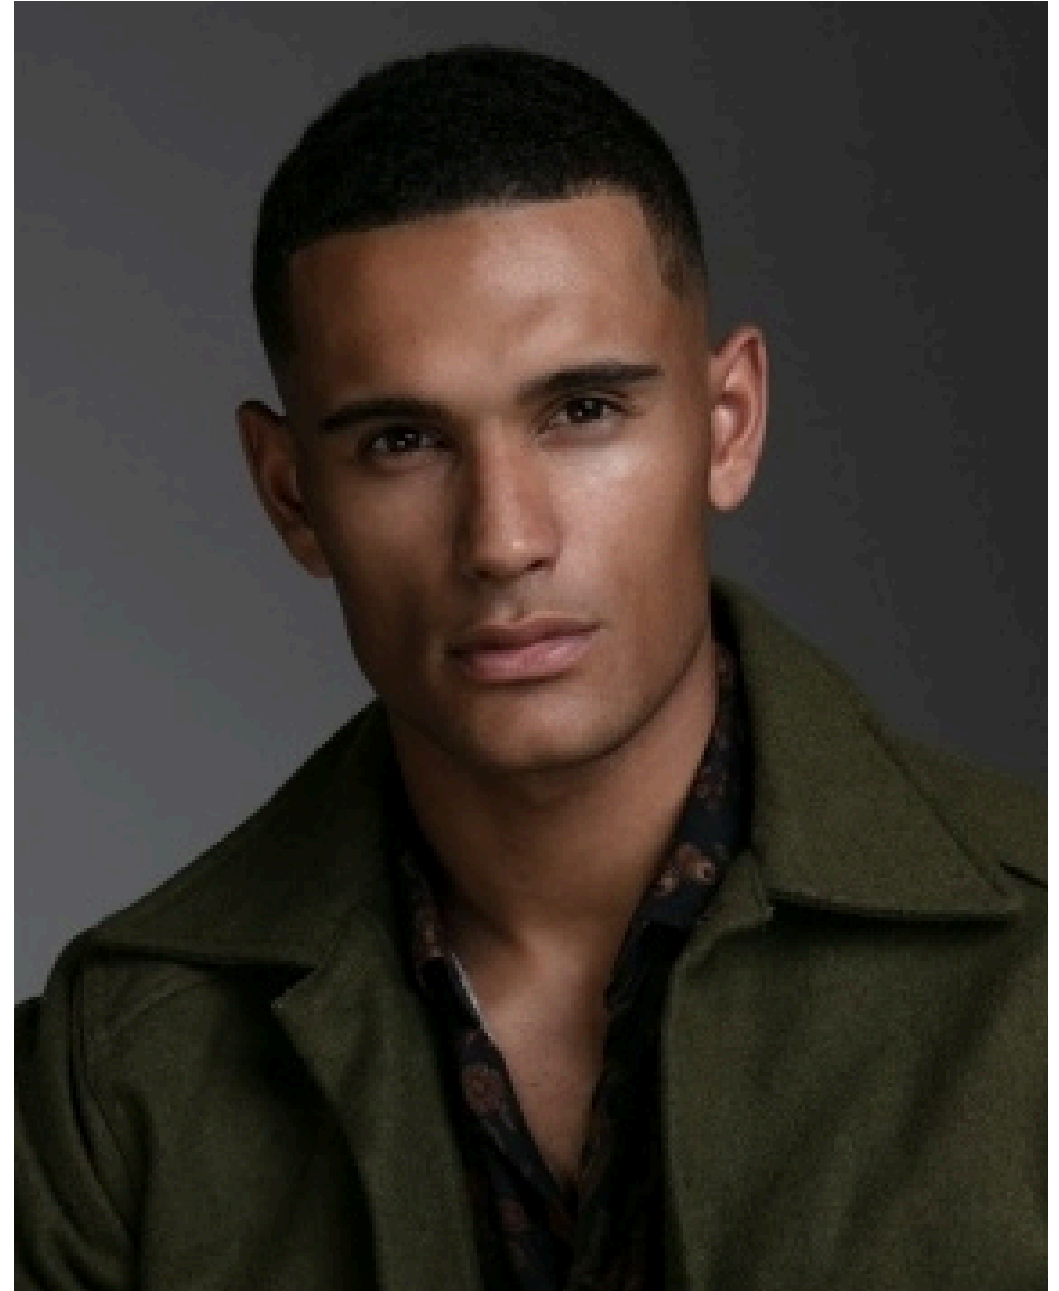

Danny

Height	188 cm
Chest	101 cm
Waist	76 cm
Hip	91 cm
Dress	L
Shoe	44
Eyes	Brown
Hair	Brown

PRISTINE

MODELING AND EVENTS

info@pristine-models.com

[+971 58 558 7096](tel:+971585587096)

PRISTINE
MODELING AND EVENTS