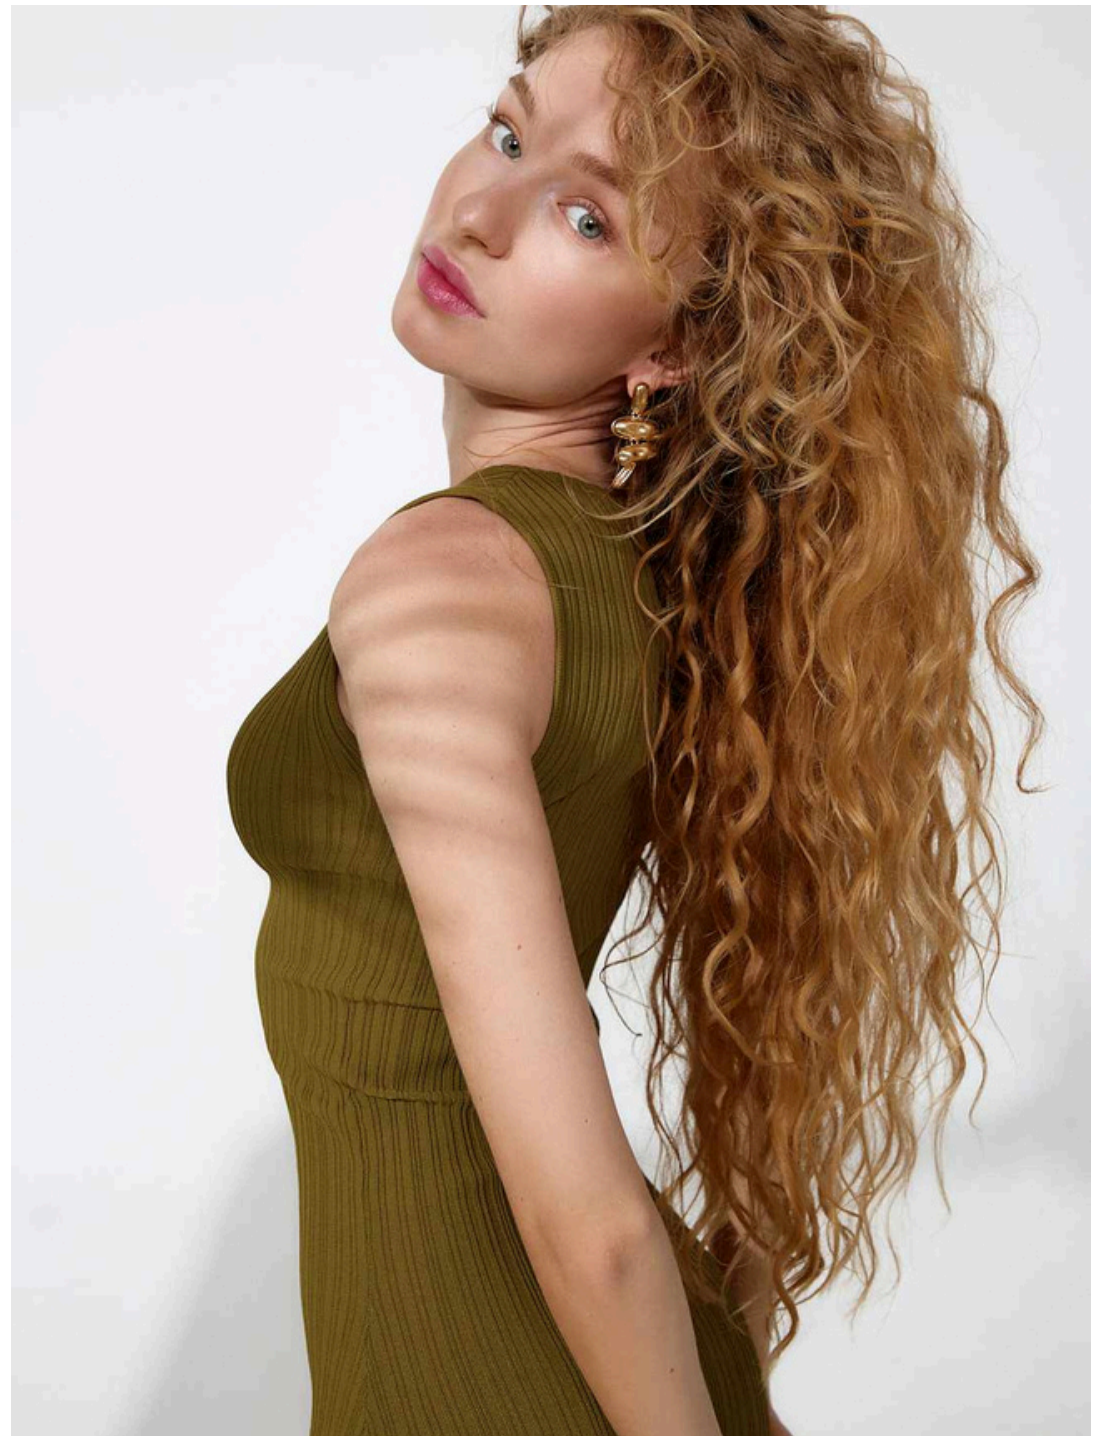

PRISTINE
MODELING AND EVENTS

info@pristine-models.com
[+971 58 558 7096](tel:+971585587096)