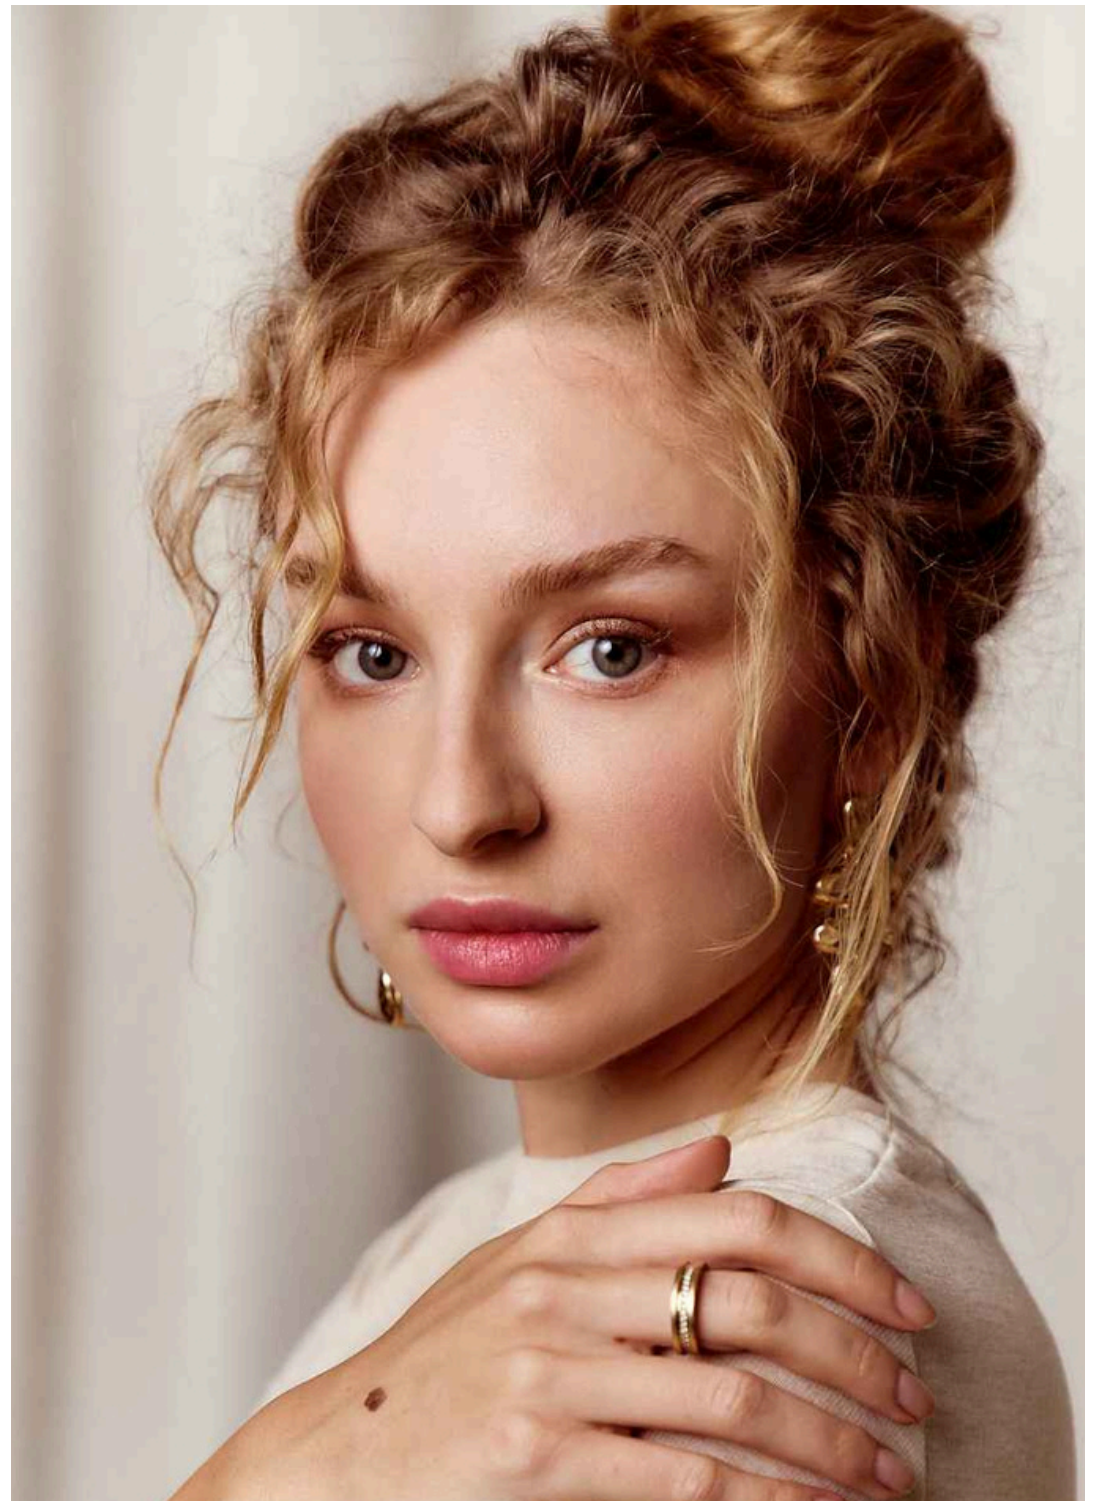

Elizabeth K

Height	176 cm
Chest	88 cm
Waist	60 cm
Hip	90 cm
Dress	S
Shoe	37/38
Eyes	Blue
Hair	Strawberry blonde

PRISTINE

MODELING AND EVENTS

info@pristine-models.com

[+971 58 558 7096](tel:+971585587096)

PRISTINE
MODELING AND EVENTS